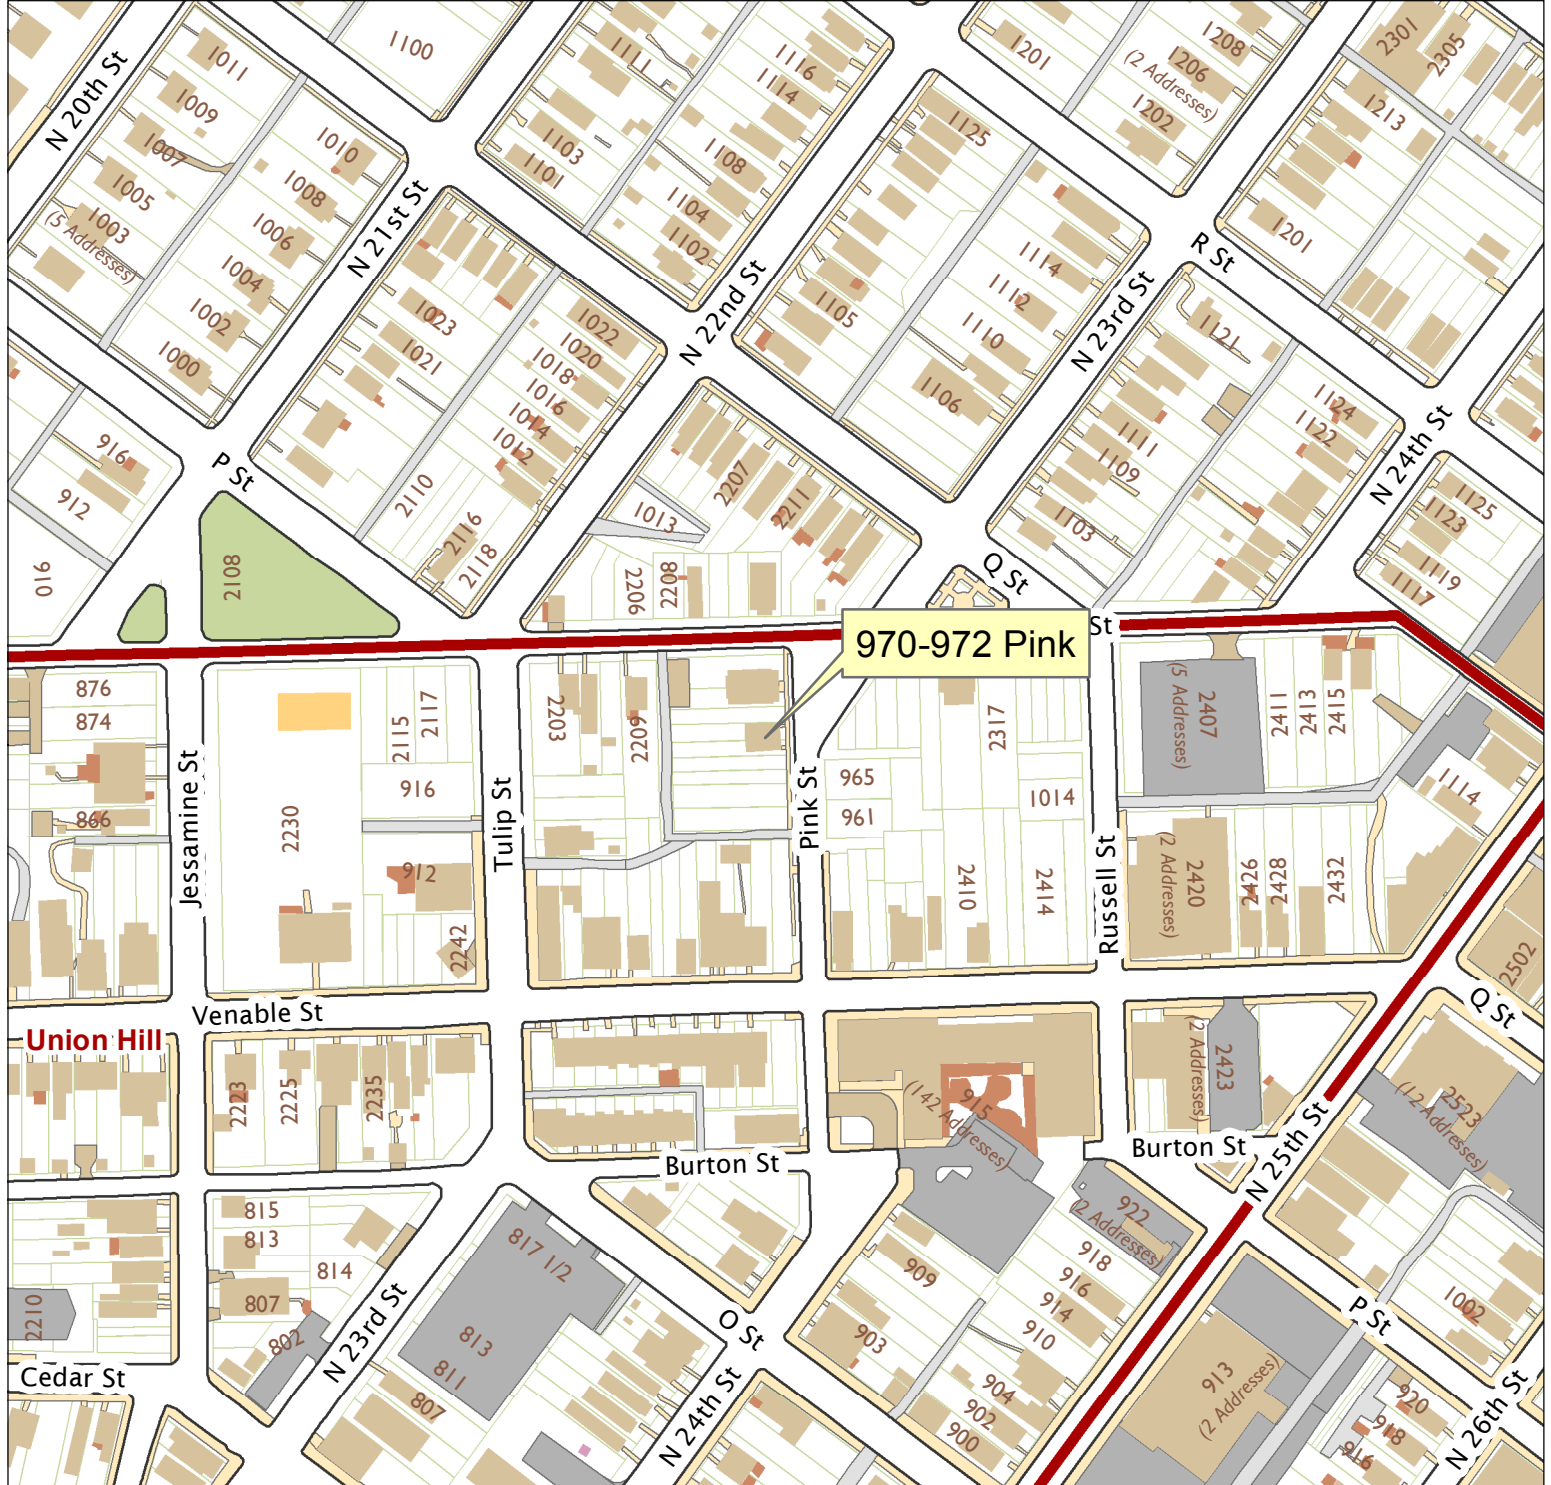

970-972 Pink Street

City of Richmond, VA

Geographic Information Systems

970-972 Pink

Map printed by palmquwd on 2016.10.13.

Document Path: G:\PDR\Planning & Preservation\CAR\Applications\Base Maps\Base Map.mxd

Disclaimer:
The City of Richmond assumes no liability either for any errors, omissions, or inaccuracies in the information provided regardless of the cause of such or for any decision made, action taken, or action not taken by the user in reliance upon any maps or information provided herein.

Location Reference