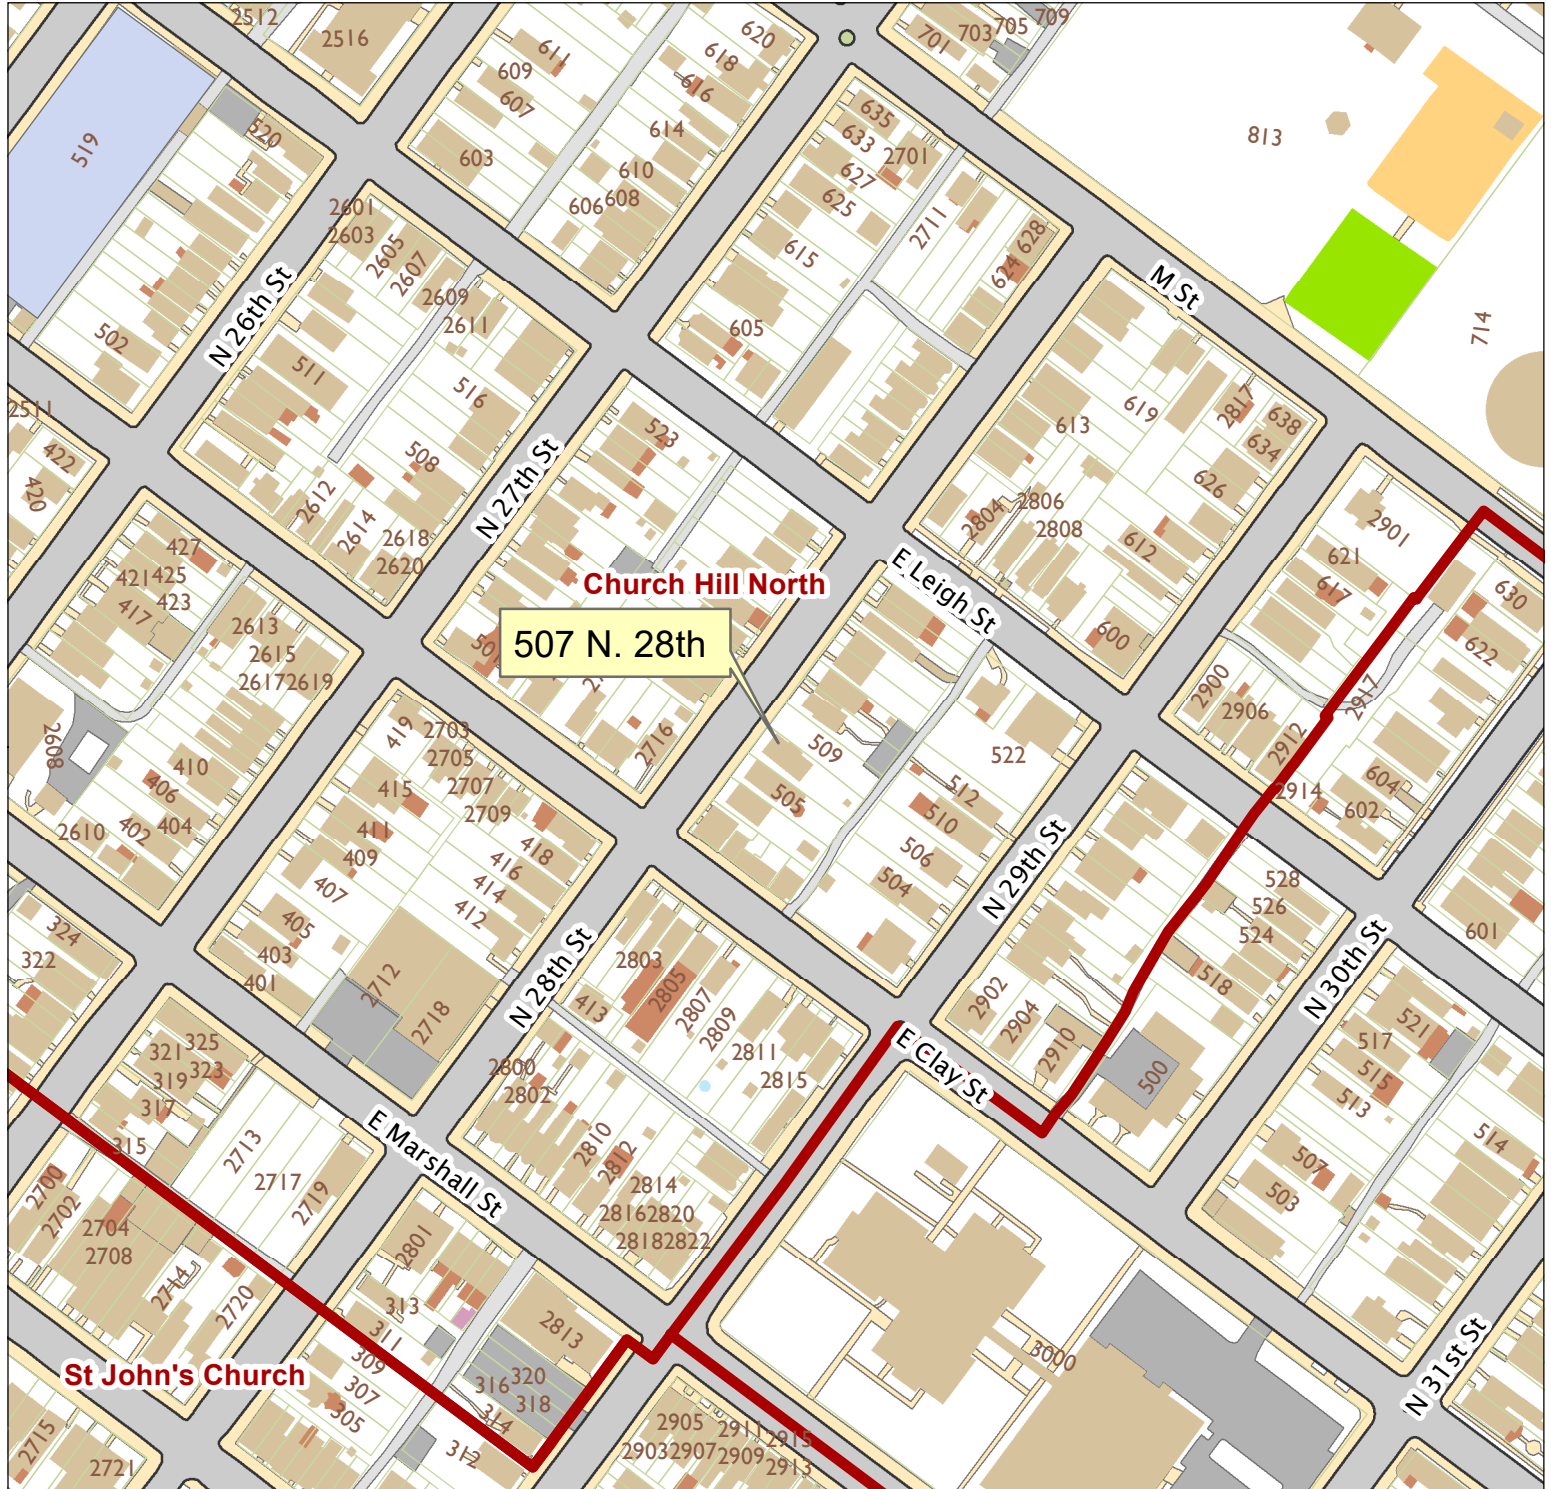

507 N. 28th Street

City of Richmond, VA

Geographic Information Systems

507 N. 28th

Church Hill North

St John's Church

1 inch = 200 feet

Map printed by jonescl2 on 2019.03.07.

Document Path: G:\PDR\Planning & Preservation\CAR\Meetings\00 Current Meeting\Base Maps\Tools\Base Map.mxd

Disclaimer:

The City of Richmond assumes no liability either for any errors, omissions, or inaccuracies in the information provided regardless of the cause of such or for any decision made, action taken, or action not taken by the user in reliance upon any maps or information provided herein.

Location Reference