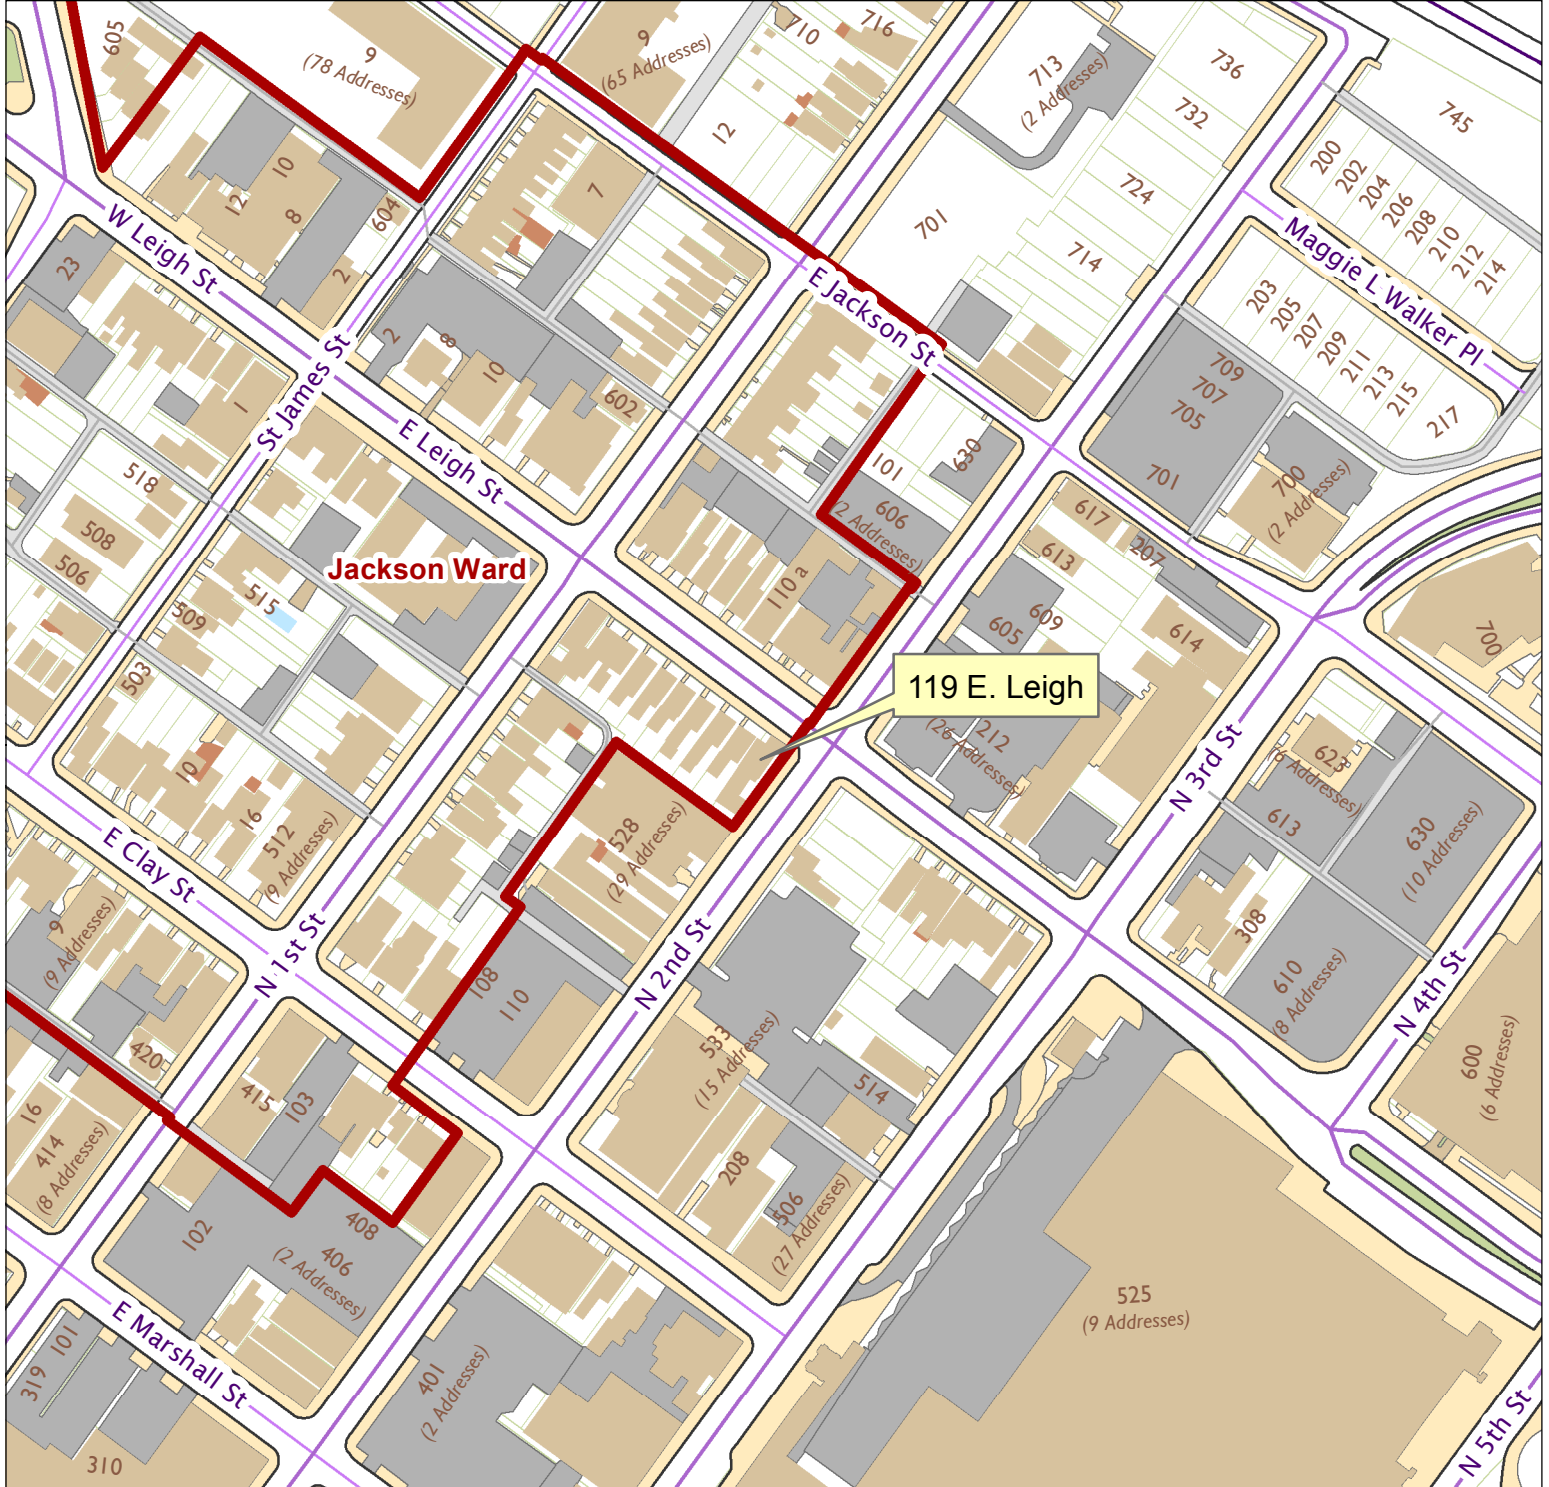

119 E. Leigh St

City of Richmond, VA

Geographic Information Systems

1 inch = 200 feet

Map printed by palmquwd on 2014.11.07.

Document Path: G:\PDR\Planning & Preservation\CAR\Applications\Base Maps\Base Map.mxd

Disclaimer:

The City of Richmond assumes no liability either for any errors, omissions, or inaccuracies in the information provided regardless of the cause of such or for any decision made, action taken, or action not taken by the user in reliance upon any maps or information provided herein.

Location Reference