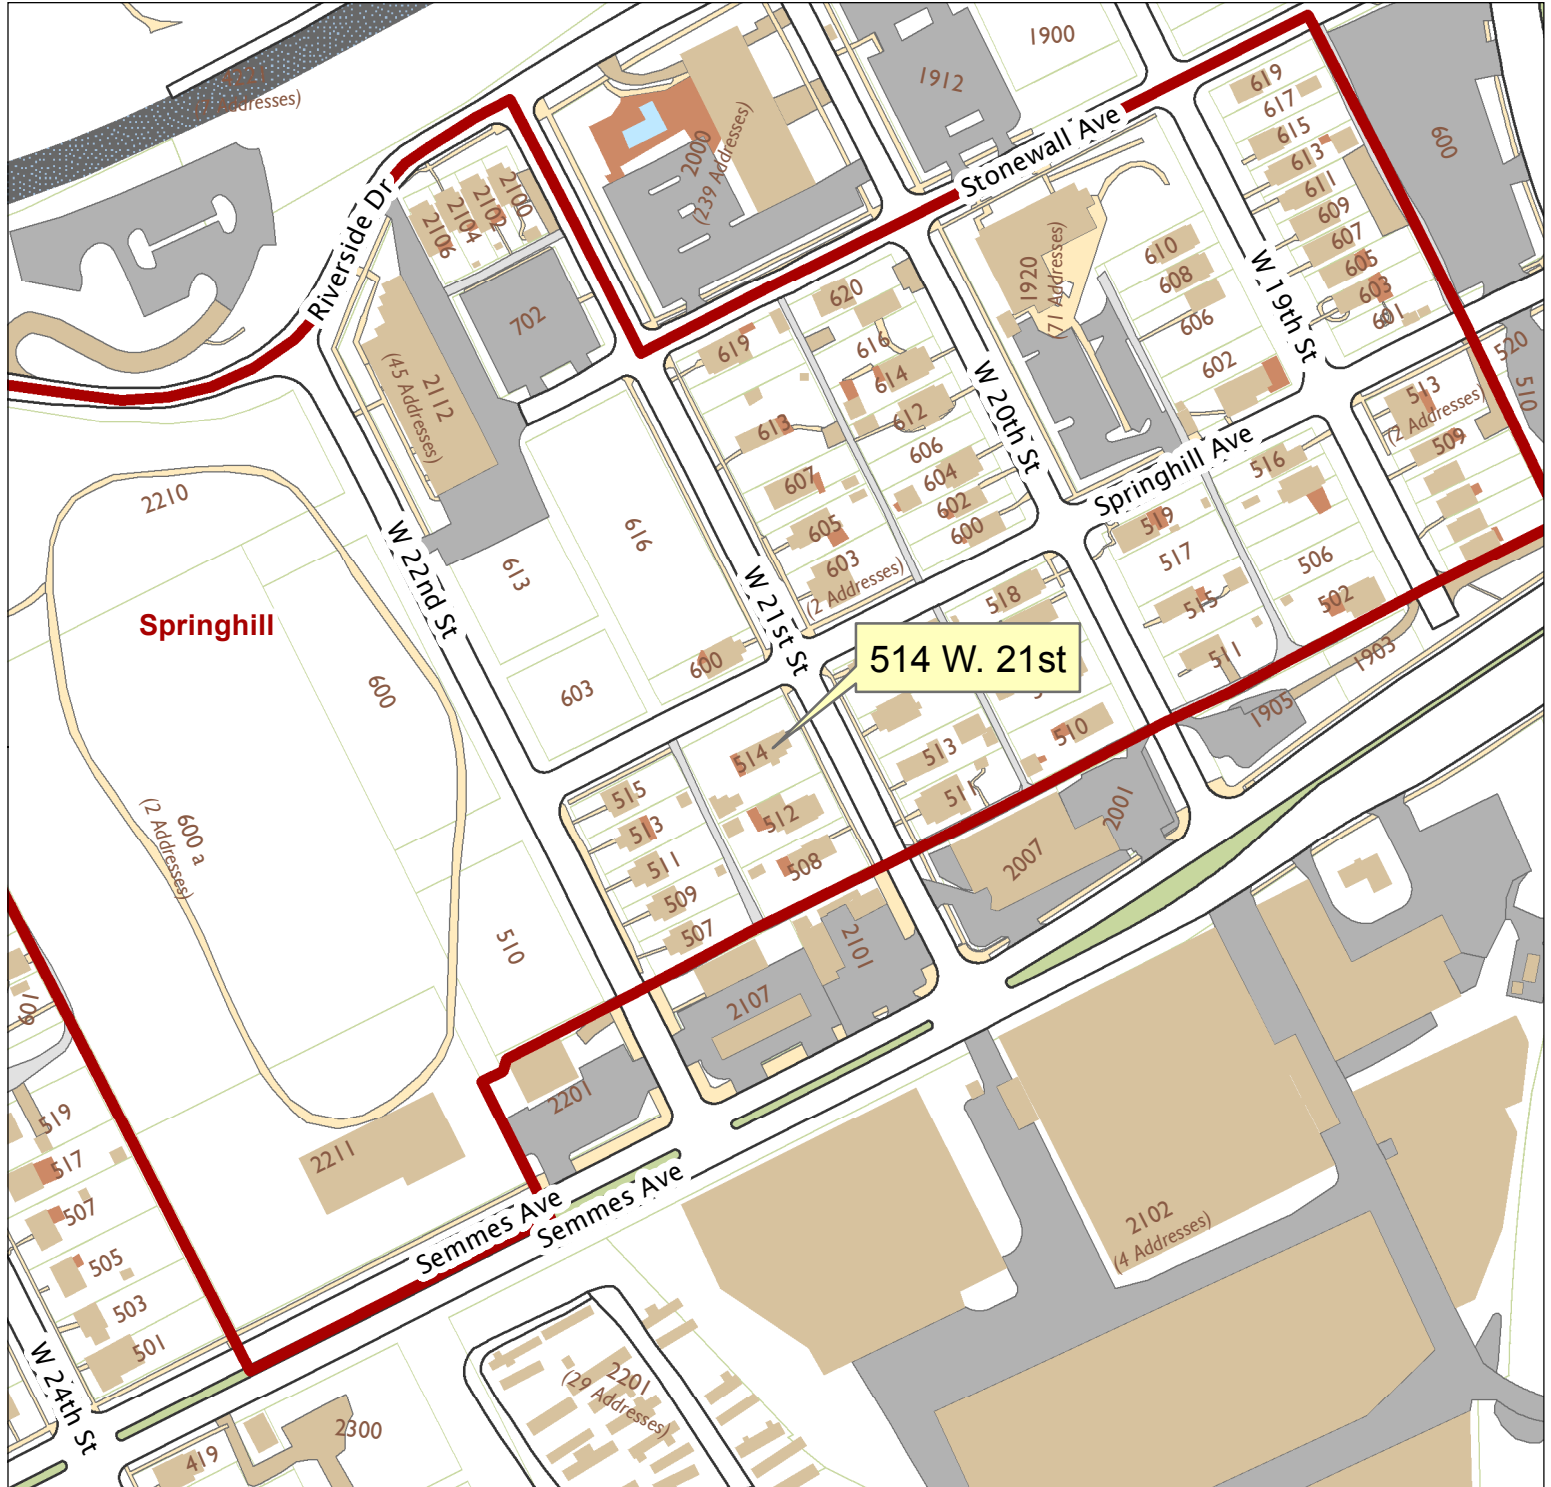

514 W. 21st Street

City of Richmond, VA

Geographic Information Systems

1 inch = 200 feet

Map printed by palmquwd on 2015.02.04.

Document Path: G:\PDR\Planning & Preservation\CAR\Applications\Base Maps\Base Map.mxd

Disclaimer:

The City of Richmond assumes no liability either for any errors, omissions, or inaccuracies in the information provided regardless of the cause of such or for any decision made, action taken, or action not taken by the user in reliance upon any maps or information provided herein.

Location Reference