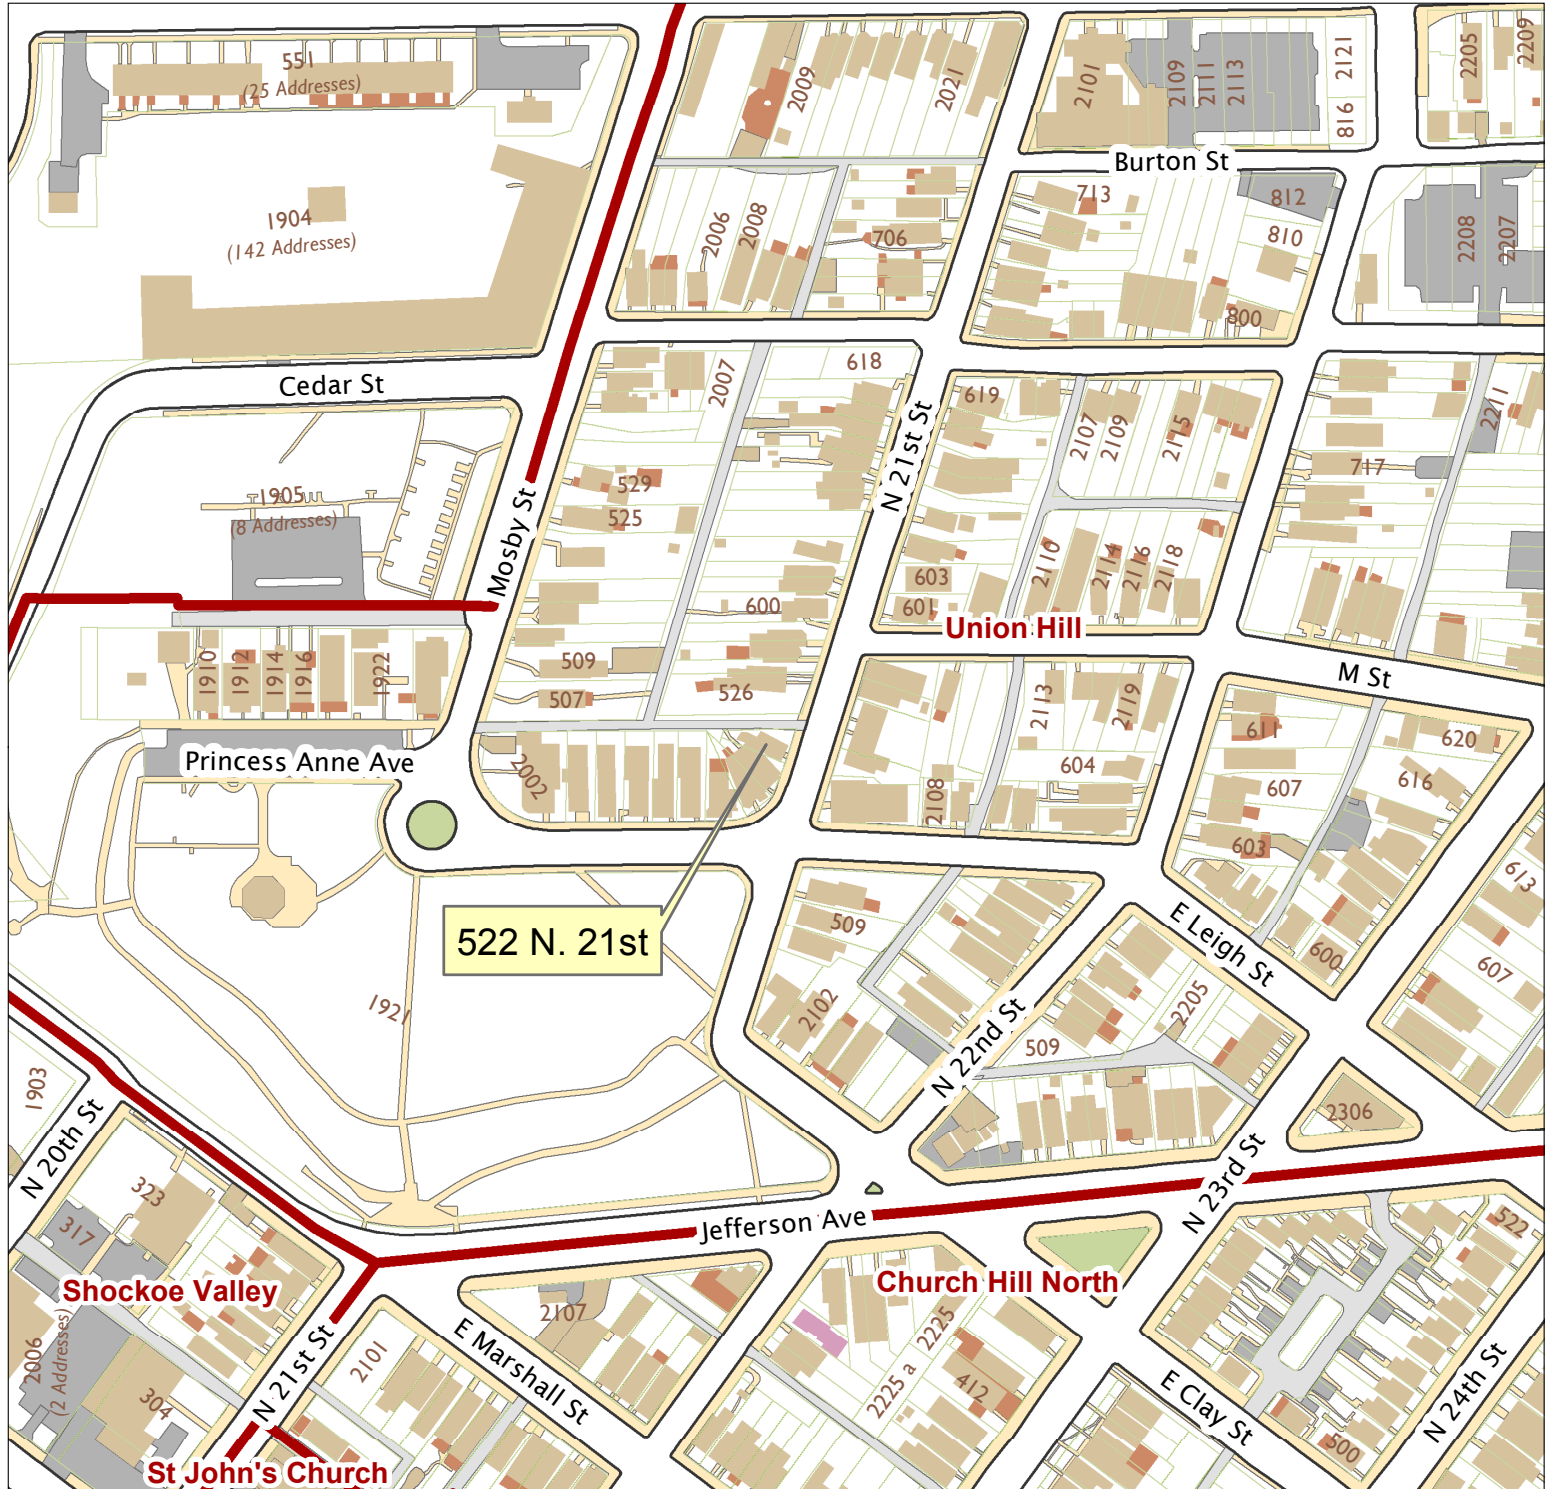

522 N. 21st Street

City of Richmond, VA

Geographic Information Systems

1 inch = 200 feet

Map printed by jeffricr on 2017.07.06.

Document Path: \\Dit-file02-pv\commdev\$\PDR\Planning & Preservation\CAR\Applications\Base Maps\Base Map.mxd

Disclaimer:

The City of Richmond assumes no liability either for any errors, omissions, or inaccuracies in the information provided regardless of the cause of such or for any decision made, action taken, or action not taken by the user in reliance upon any maps or information provided herein.

Location Reference