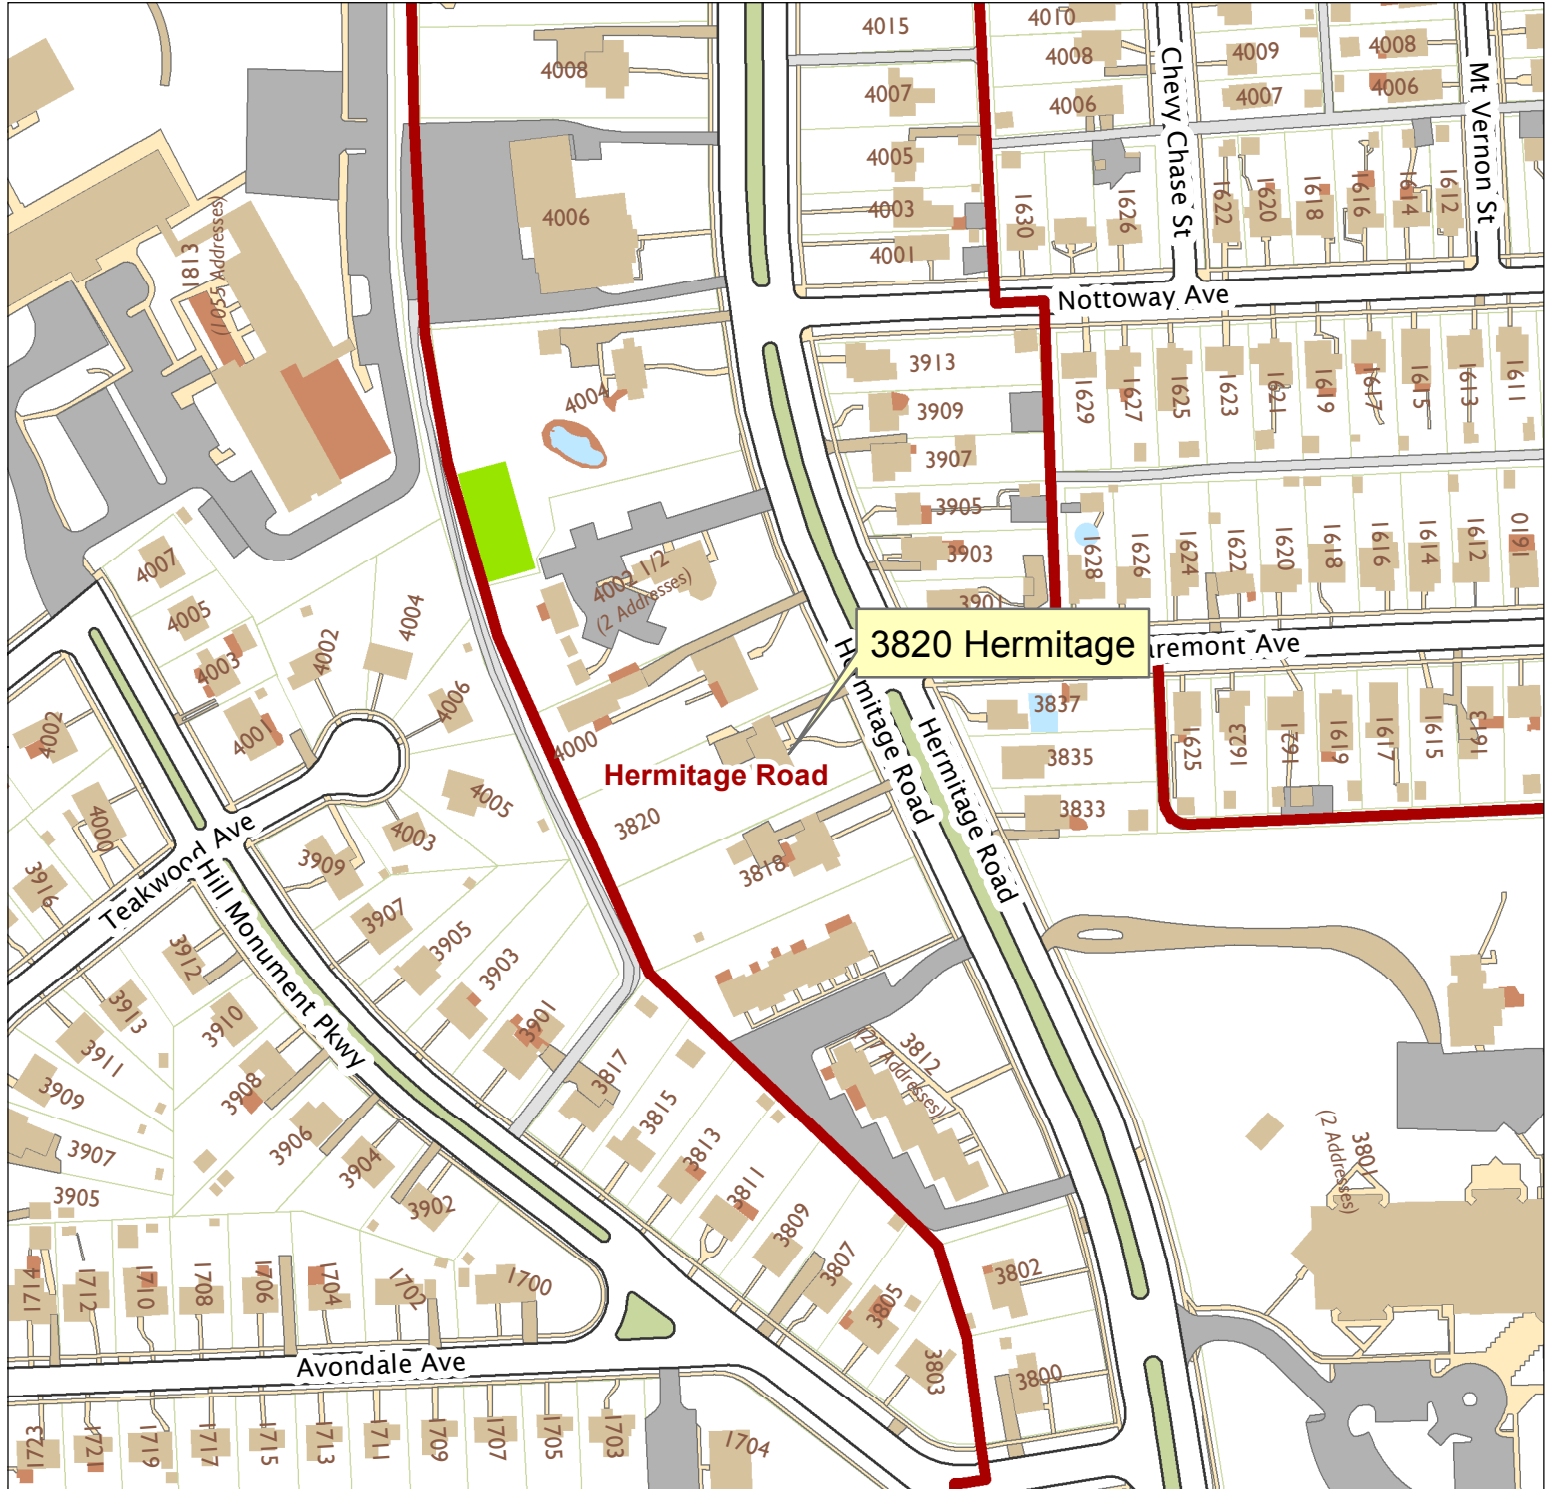

3820 Hermitage Road

City of Richmond, VA

Geographic Information Systems

1 inch = 200 feet

Map printed by palmquwd on 2015.09.10.

Document Path: G:\PDR\Planning & Preservation\CAR\Applications\Base Maps\Base Map.mxd

Disclaimer:

The City of Richmond assumes no liability either for any errors, omissions, or inaccuracies in the information provided regardless of the cause of such or for any decision made, action taken, or action not taken by the user in reliance upon any maps or information provided herein.

Location Reference