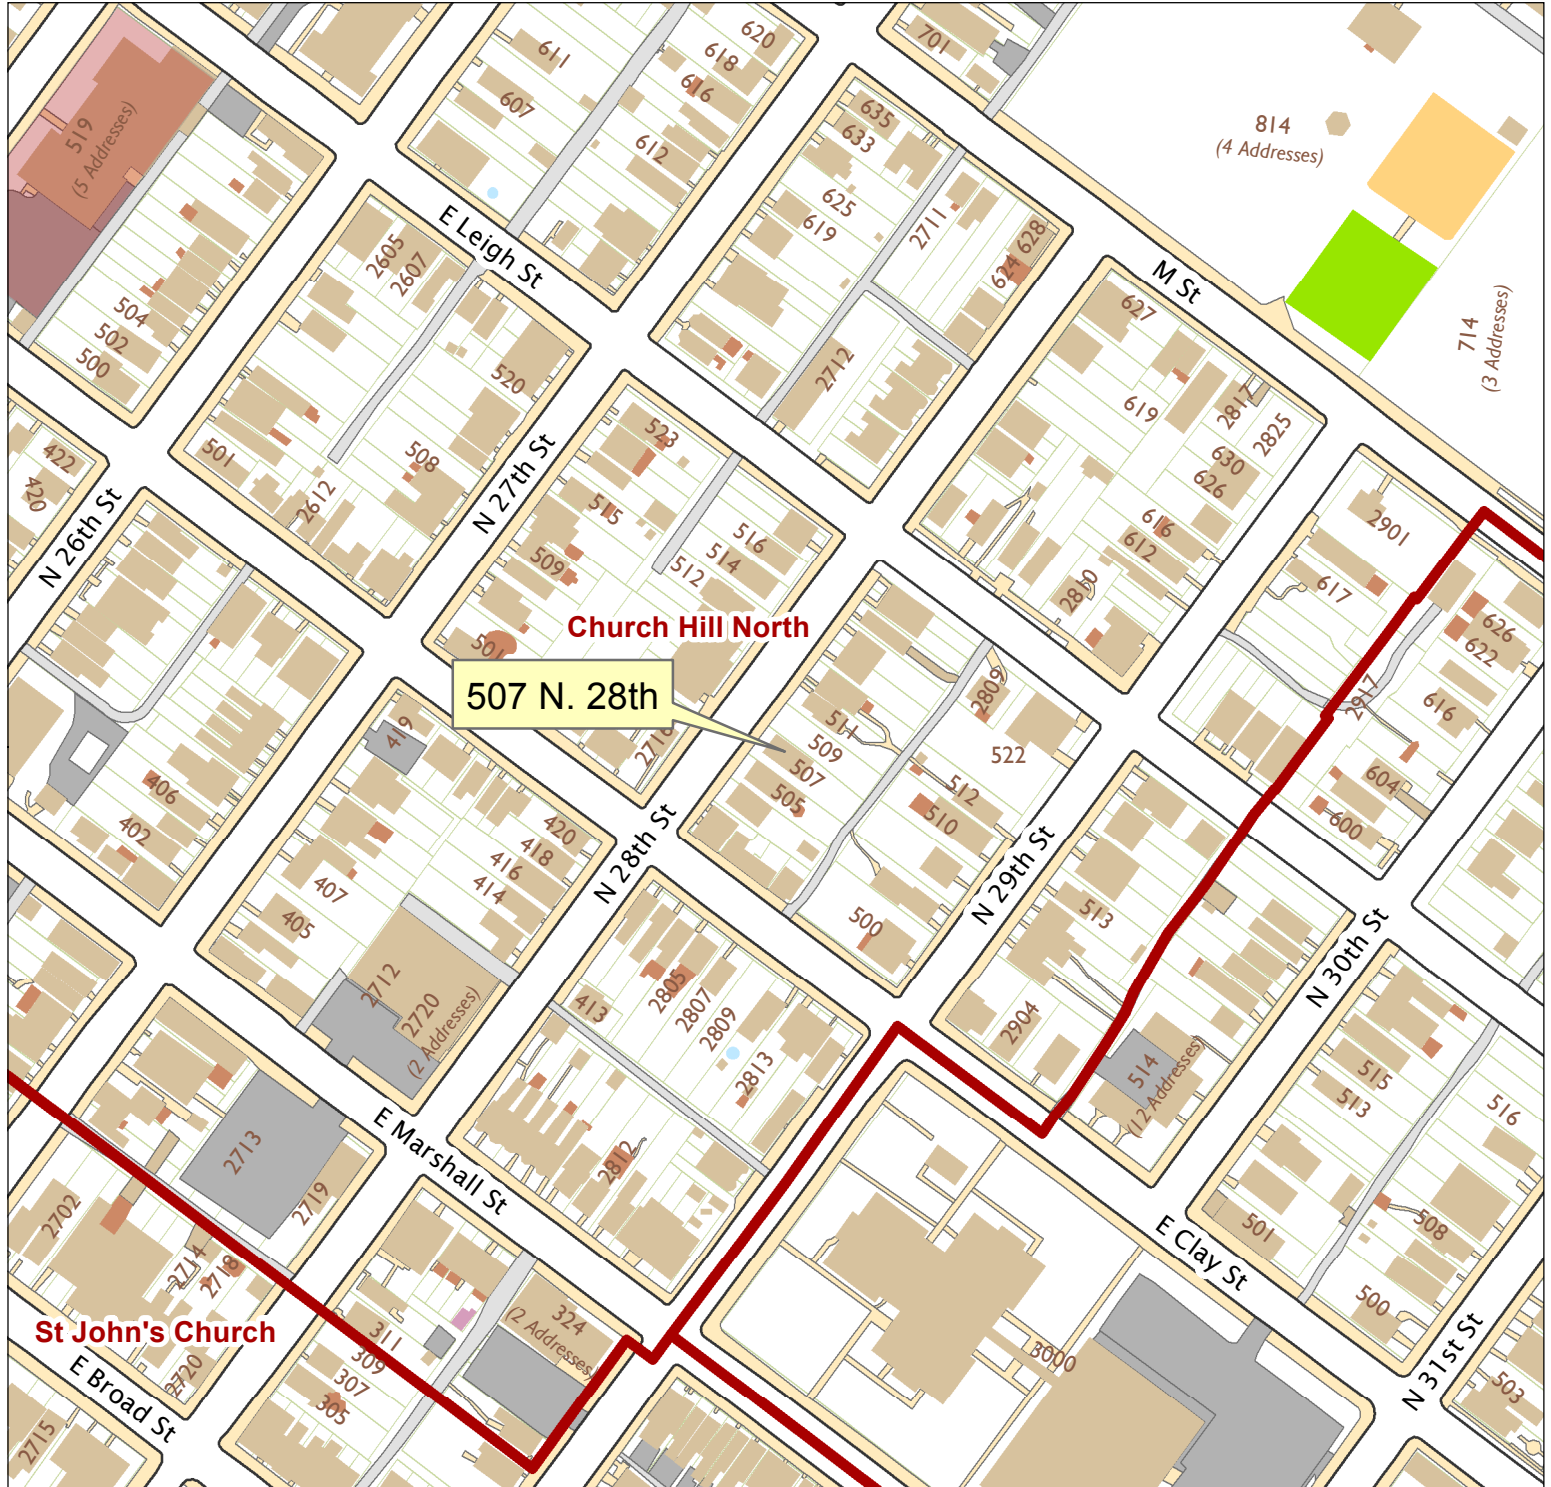

# 507 N. 28th Street

City of Richmond, VA

Geographic Information Systems

1 inch = 200 feet

Map printed by palmquwd on 2016.06.15.

Document Path: G:\PDR\Planning & Preservation\CAR\Applications\Base Maps\Base Map.mxd

**Disclaimer:**

The City of Richmond assumes no liability either for any errors, omissions, or inaccuracies in the information provided regardless of the cause of such or for any decision made, action taken, or action not taken by the user in reliance upon any maps or information provided herein.

Location Reference