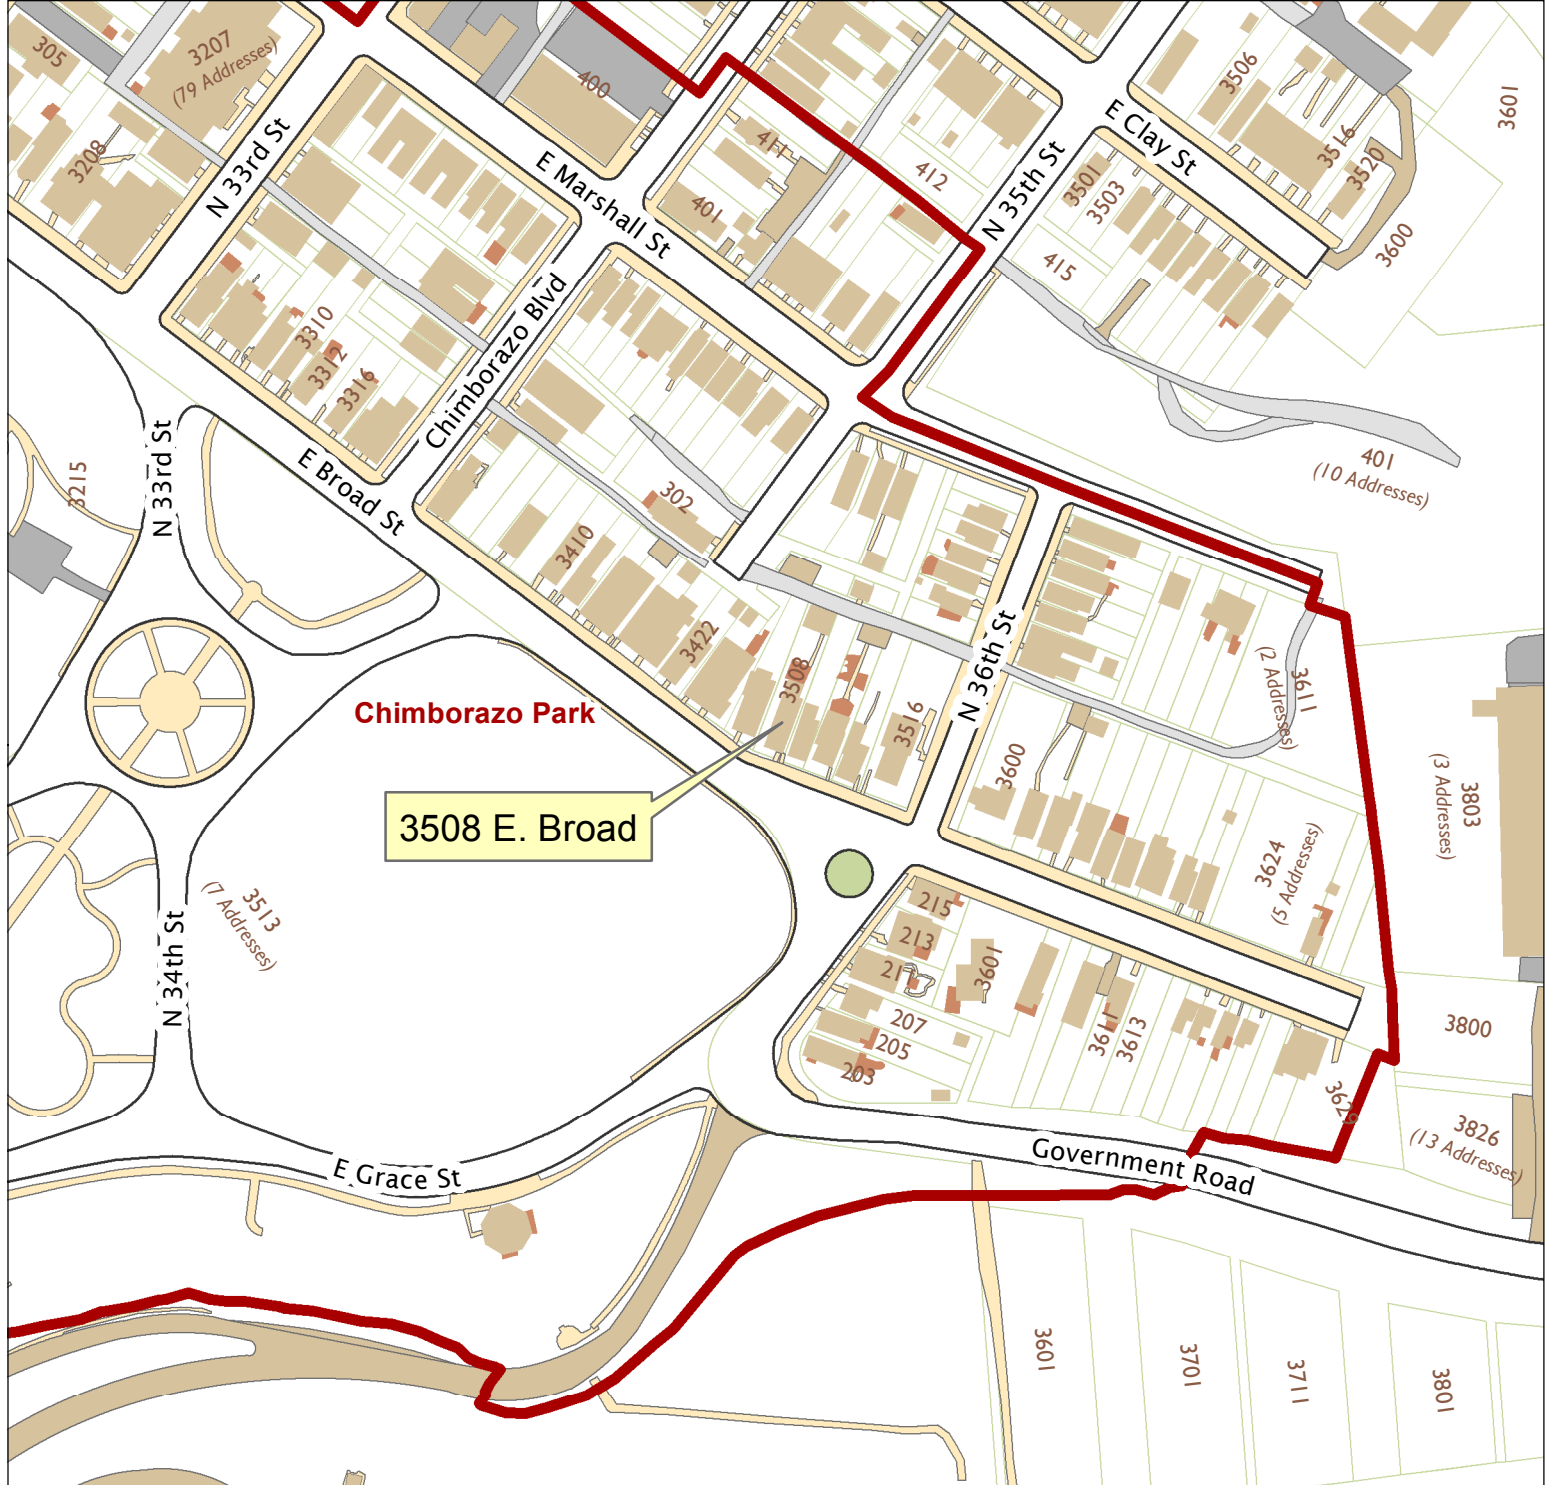

3508 E. Broad Street

City of Richmond, VA

Geographic Information Systems

Map printed by palmquwd on 2015.03.04.

Document Path: G:\PDR\Planning & Preservation\CAR\Applications\Base Maps\Base Map.mxd

Disclaimer:
The City of Richmond assumes no liability either for any errors, omissions, or inaccuracies in the information provided regardless of the cause of such or for any decision made, action taken, or action not taken by the user in reliance upon any maps or information provided herein.