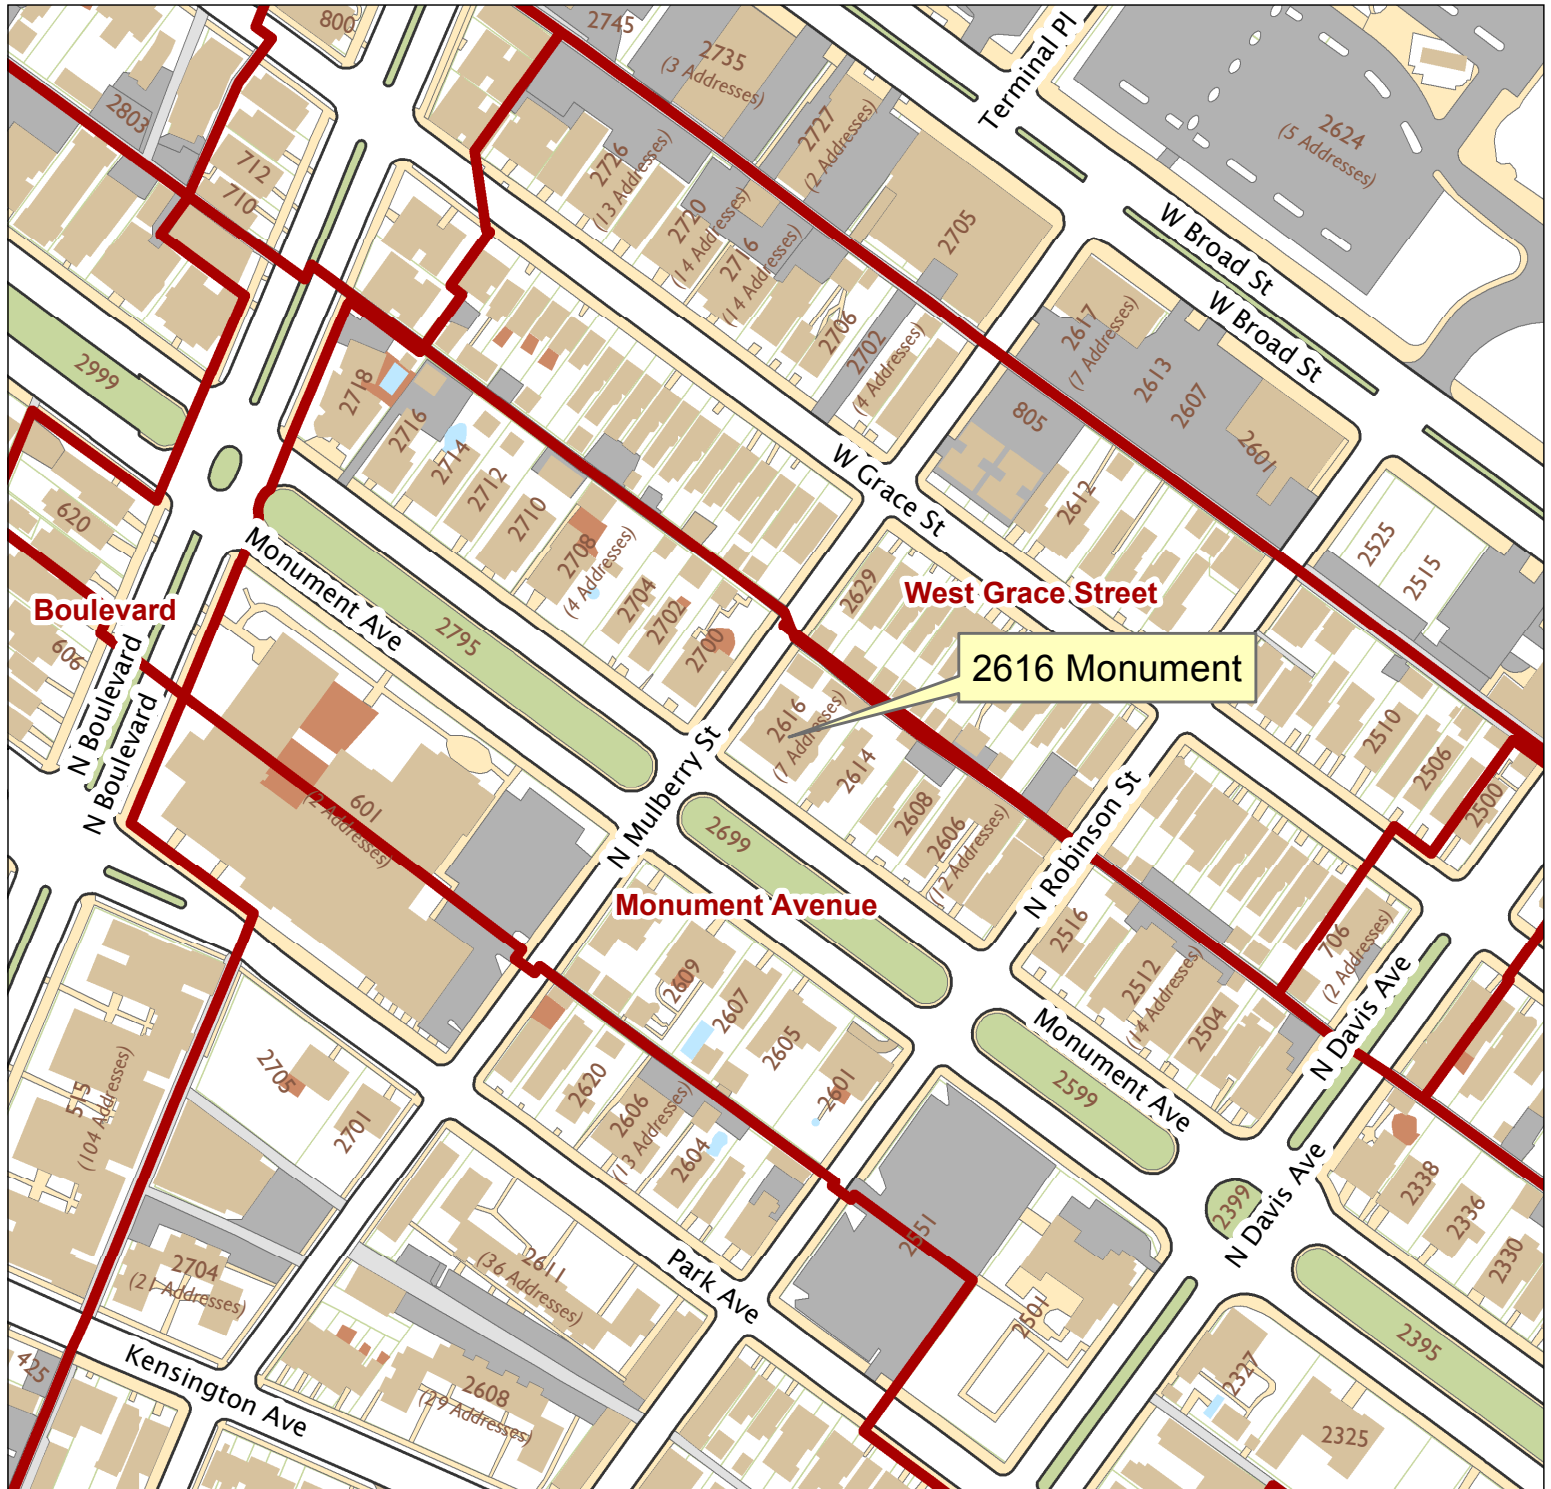

# 2616 Monument Avenue

City of Richmond, VA

Geographic Information Systems

Map printed by palmquwd on 2016.09.13.

Document Path: G:\PDR\Planning & Preservation\CAR\Applications\Base Maps\Base Map.mxd

Disclaimer:  
The City of Richmond assumes no liability either for any errors, omissions, or inaccuracies in the information provided regardless of the cause of such or for any decision made, action taken, or action not taken by the user in reliance upon any maps or information provided herein.