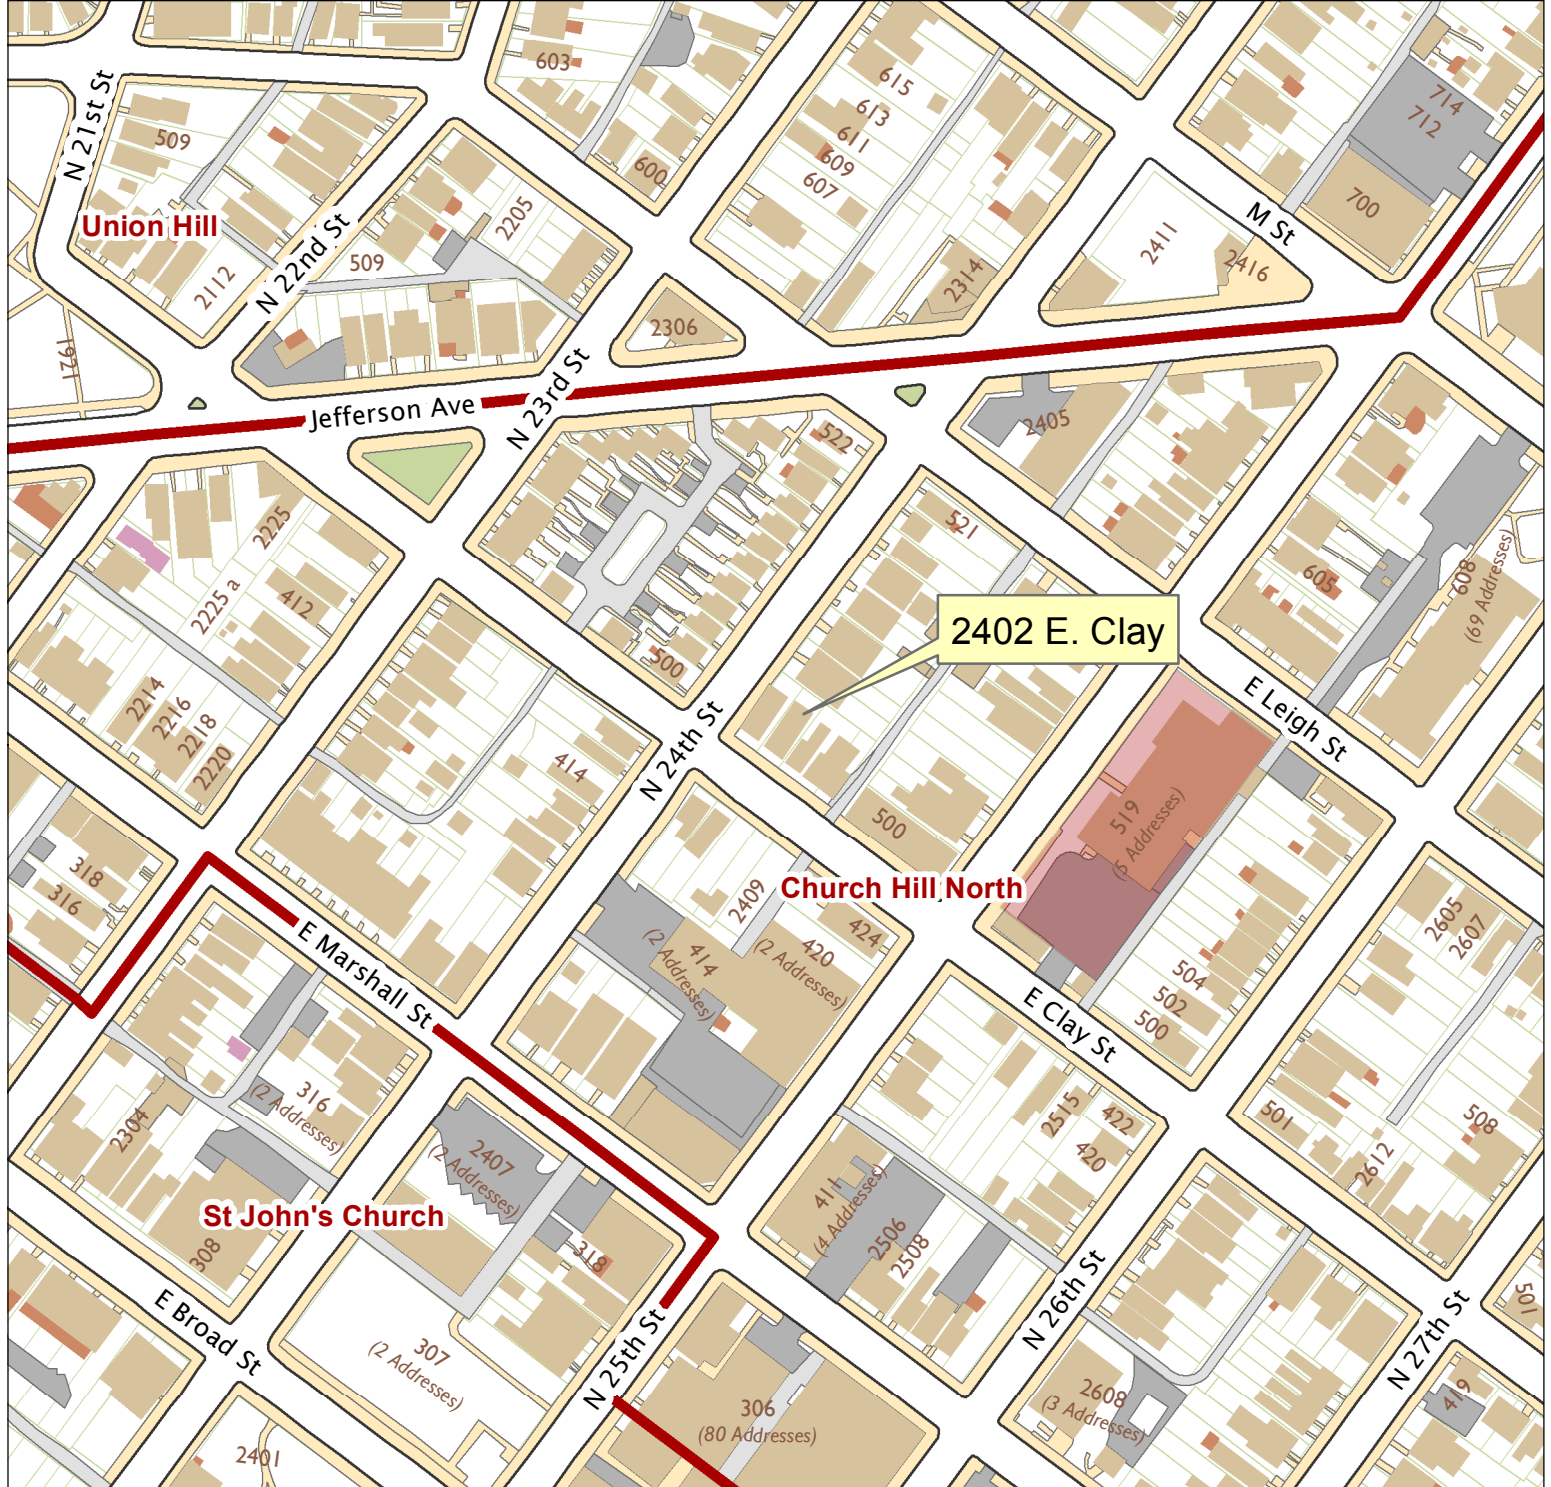

# 2402 E. Clay Street

City of Richmond, VA

Geographic Information Systems

1 inch = 200 feet

Map printed by palmquwd on 2014.11.20.

Document Path: G:\PDR\Planning & Preservation\CAR\Applications\Base Maps\Base Map.mxd

Disclaimer:

The City of Richmond assumes no liability either for any errors, omissions, or inaccuracies in the information provided regardless of the cause of such or for any decision made, action taken, or action not taken by the user in reliance upon any maps or information provided herein.

Location Reference