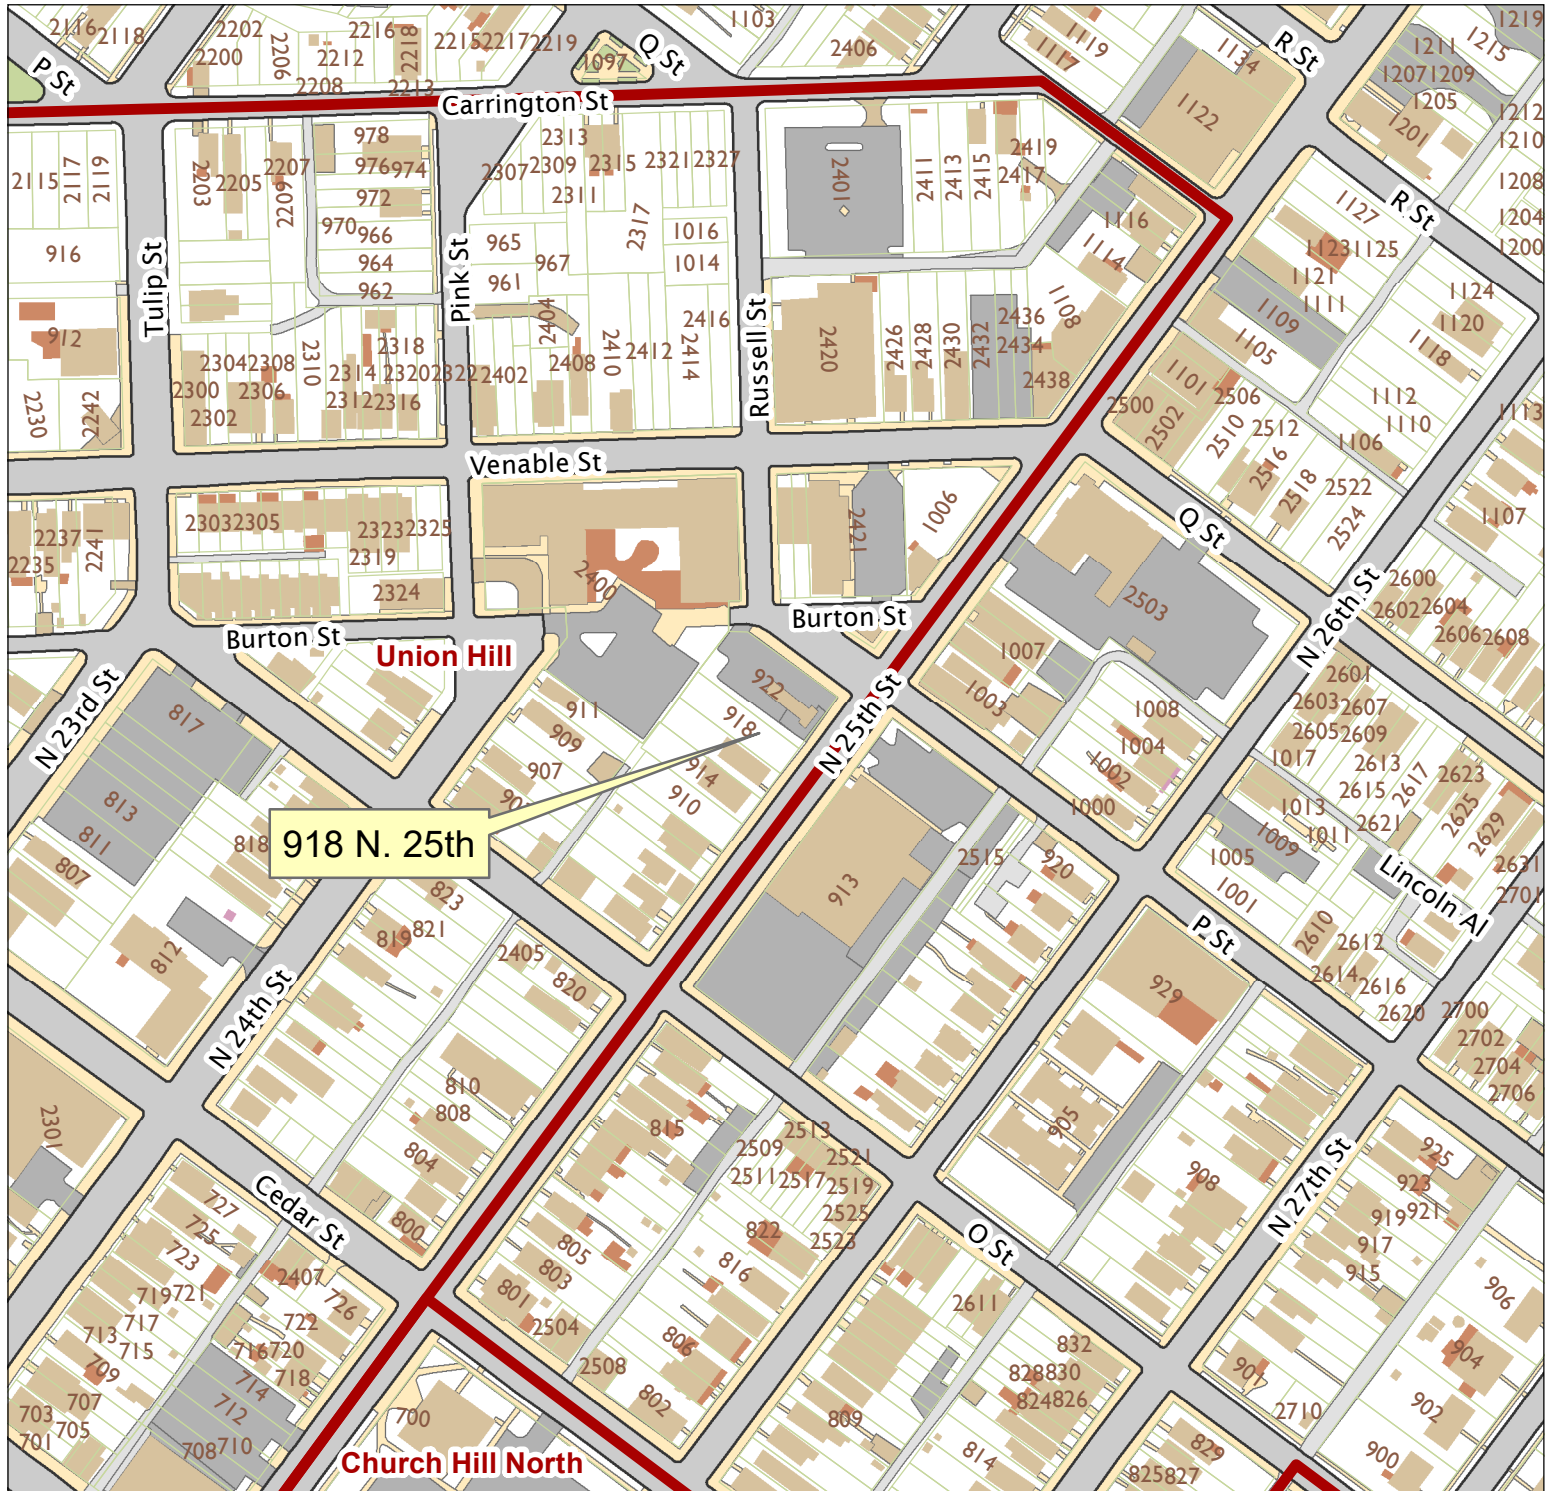

# 918 N. 25th Street

City of Richmond, VA

Geographic Information Systems

918 N. 25th

Map printed by jonescl2 on 2019.03.07.

Document Path: G:\PDR\Planning & Preservation\CAR\Meetings\00 Current Meeting\Base Maps\Tools\Base Map.mxd

Disclaimer:  
The City of Richmond assumes no liability either for any errors, omissions, or inaccuracies in the information provided regardless of the cause of such or for any decision made, action taken, or action not taken by the user in reliance upon any maps or information provided herein.