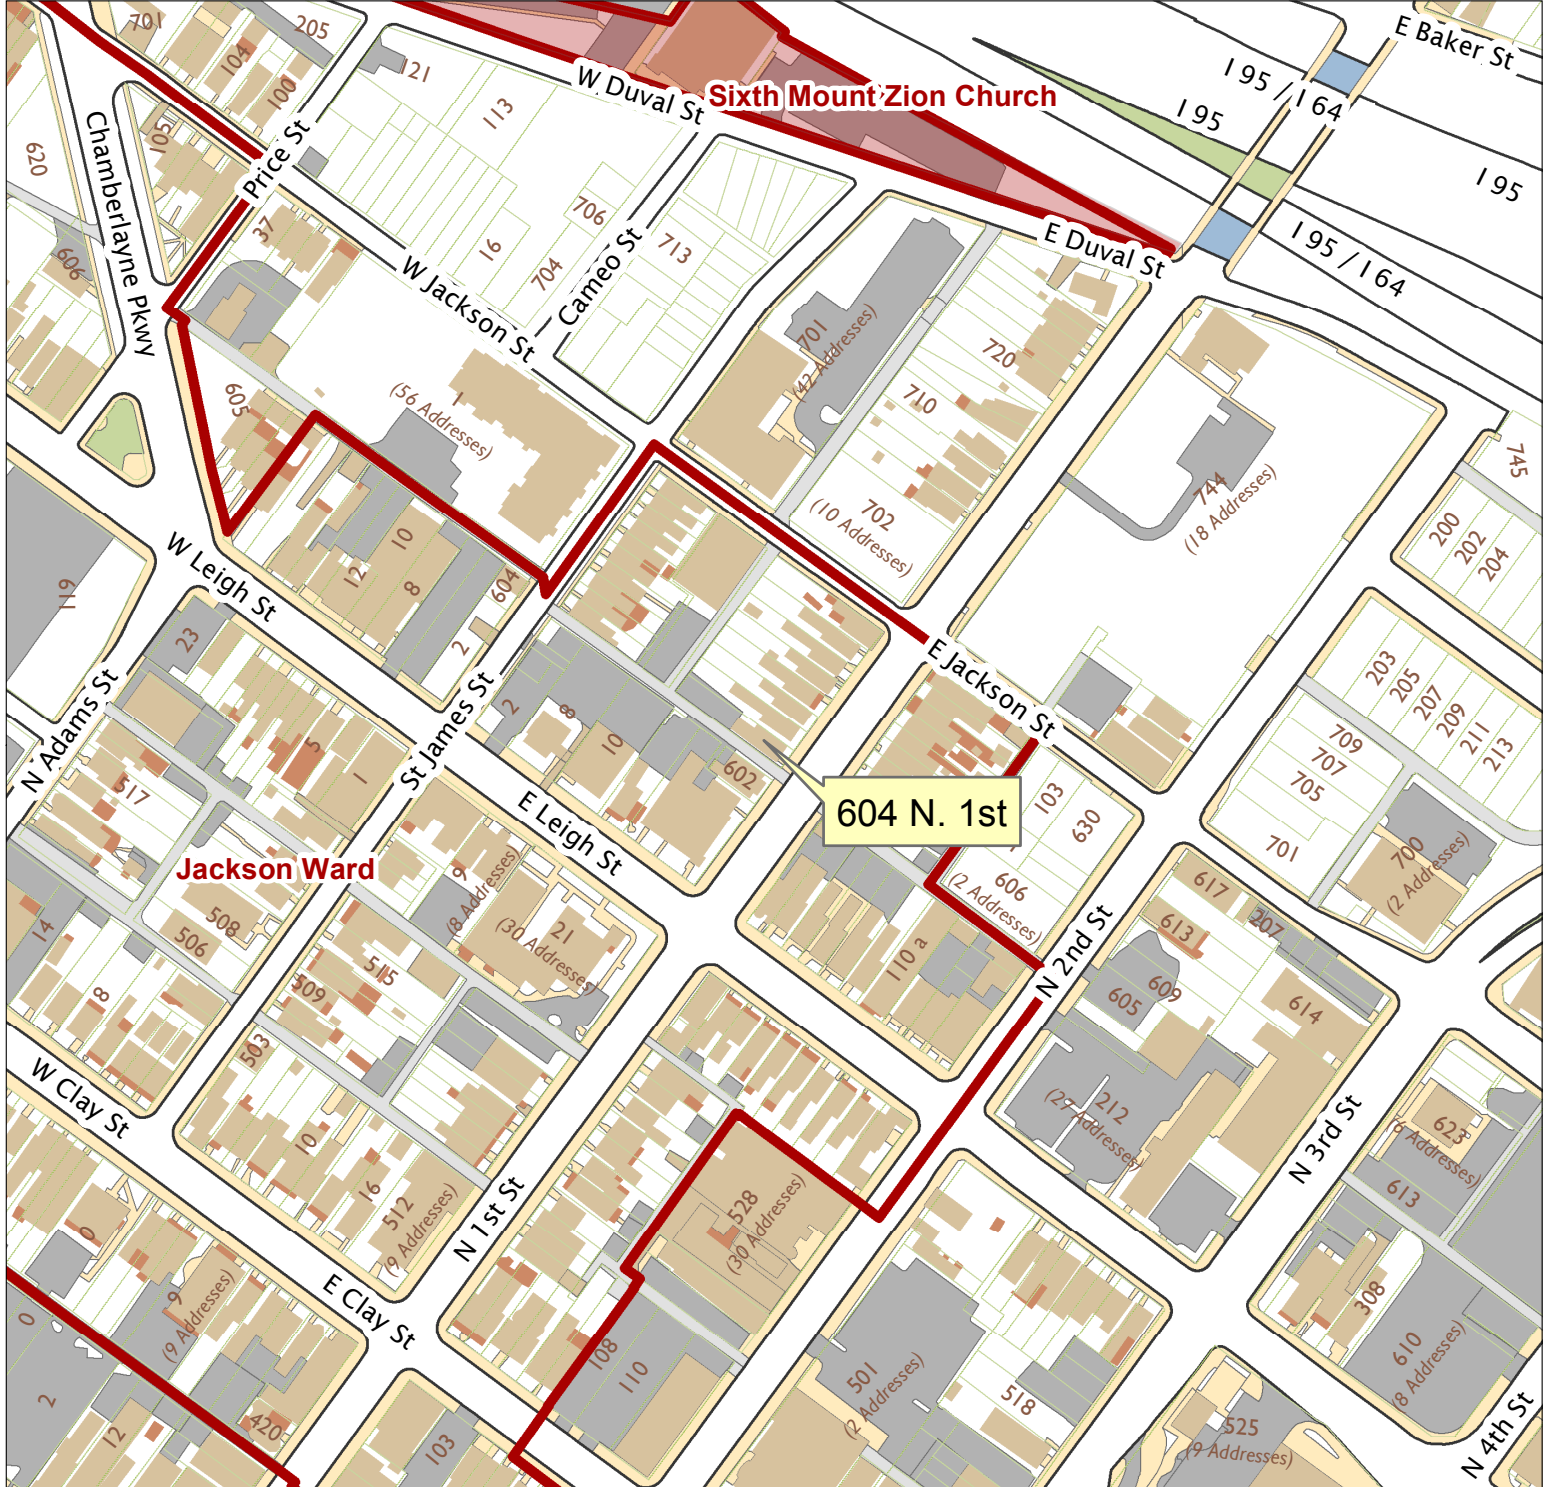

# 604 N. 1st Street

City of Richmond, VA

Geographic Information Systems

1 inch = 200 feet

0 0.0125 0.025 0.05 0.075 0.1 Miles

Map printed by jeffricr on 2017.03.10.

Document Path: \\Dit-file02-pv\commdev\$\PDR\Planning & Preservation\CAR\Applications\Base Maps\Base Map.mxd

Disclaimer:

The City of Richmond assumes no liability either for any errors, omissions, or inaccuracies in the information provided regardless of the cause of such or for any decision made, action taken, or action not taken by the user in reliance upon any maps or information provided herein.

Location Reference