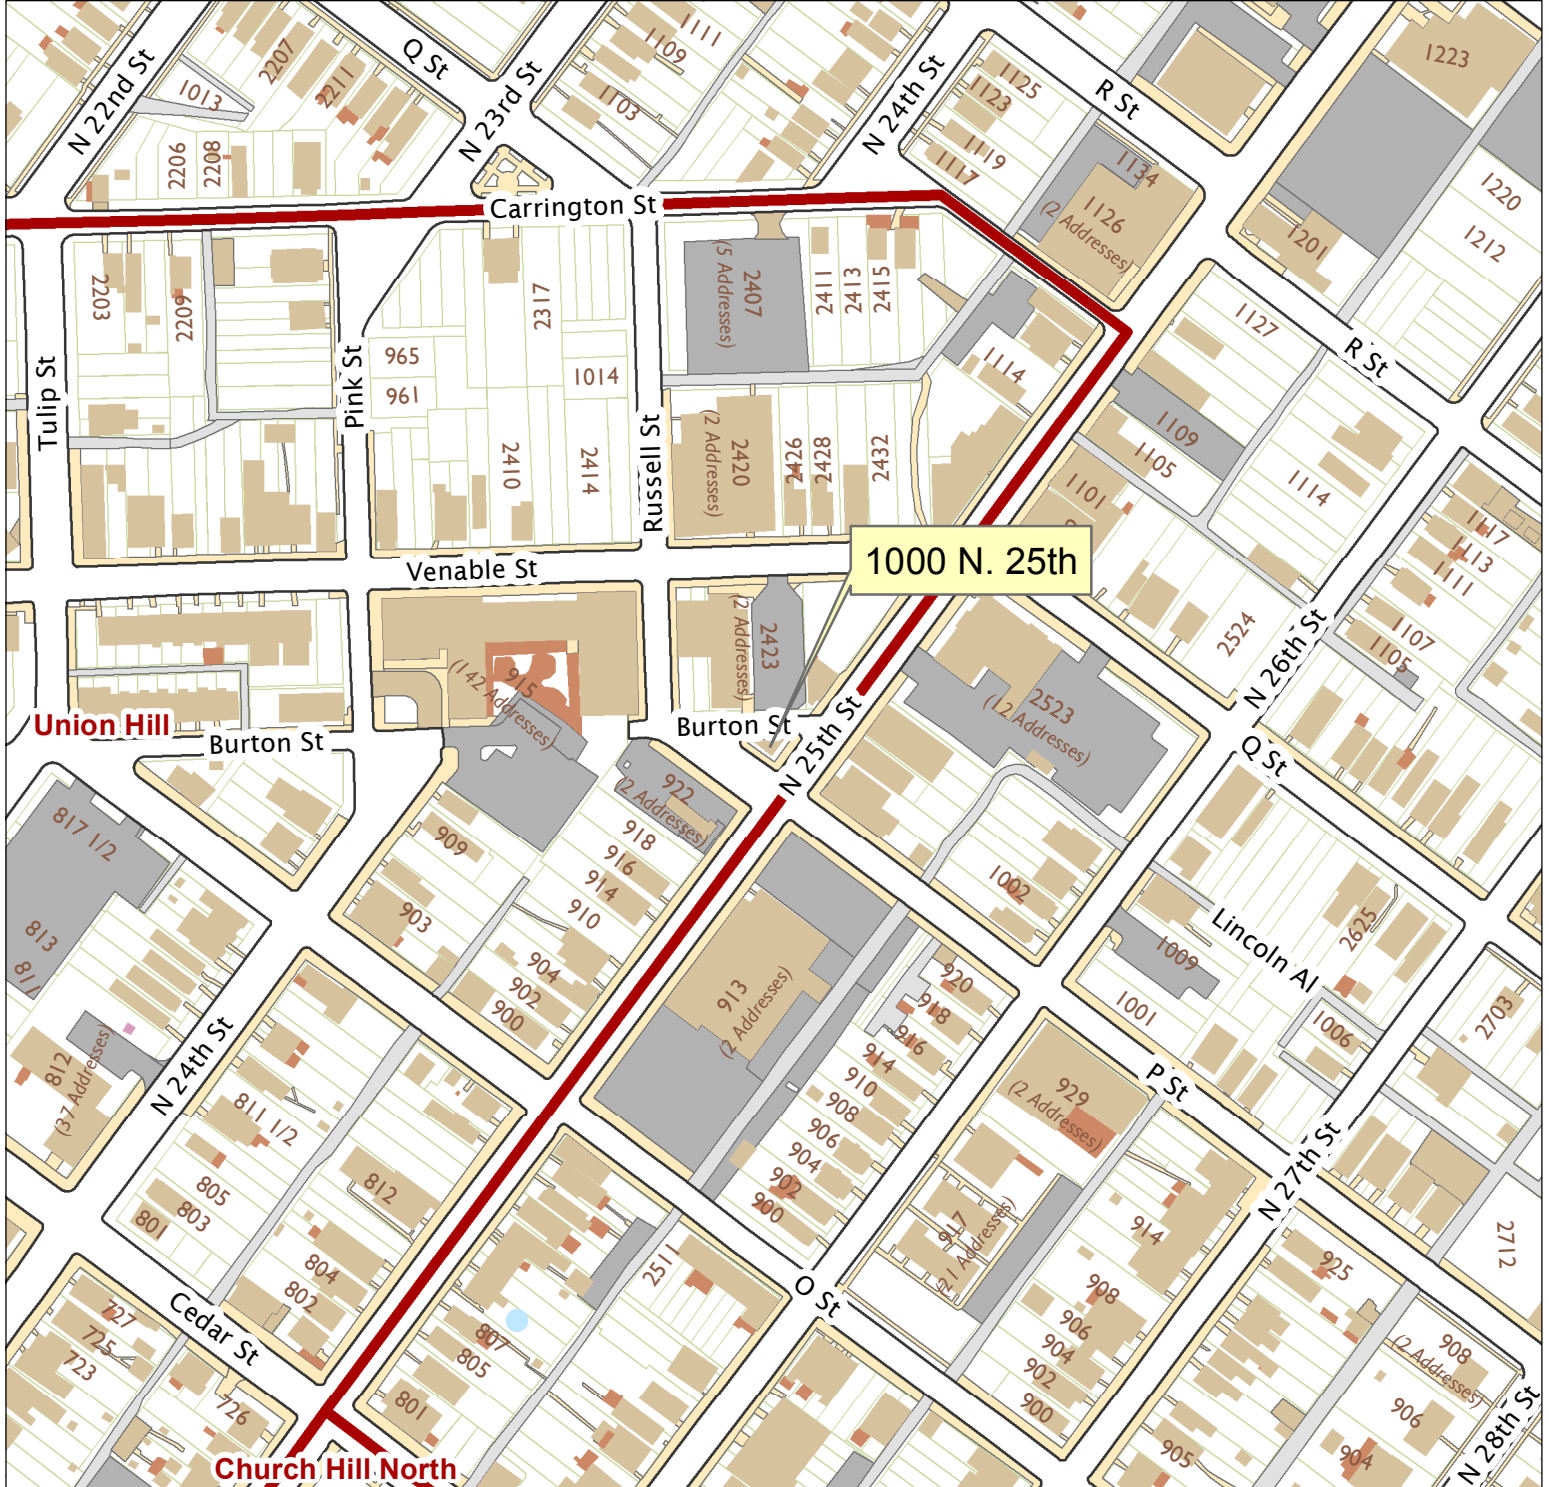

1000 N. 25th Street

City of Richmond, VA

Geographic Information Systems

1 inch = 200 feet

Map printed by palmquwd on 2015.03.04.

Document Path: G:\PDR\Planning & Preservation\CAR\Applications\Base Maps\Base Map.mxd

Disclaimer:

The City of Richmond assumes no liability either for any errors, omissions, or inaccuracies in the information provided regardless of the cause of such or for any decision made, action taken, or action not taken by the user in reliance upon any maps or information provided herein.

Location Reference