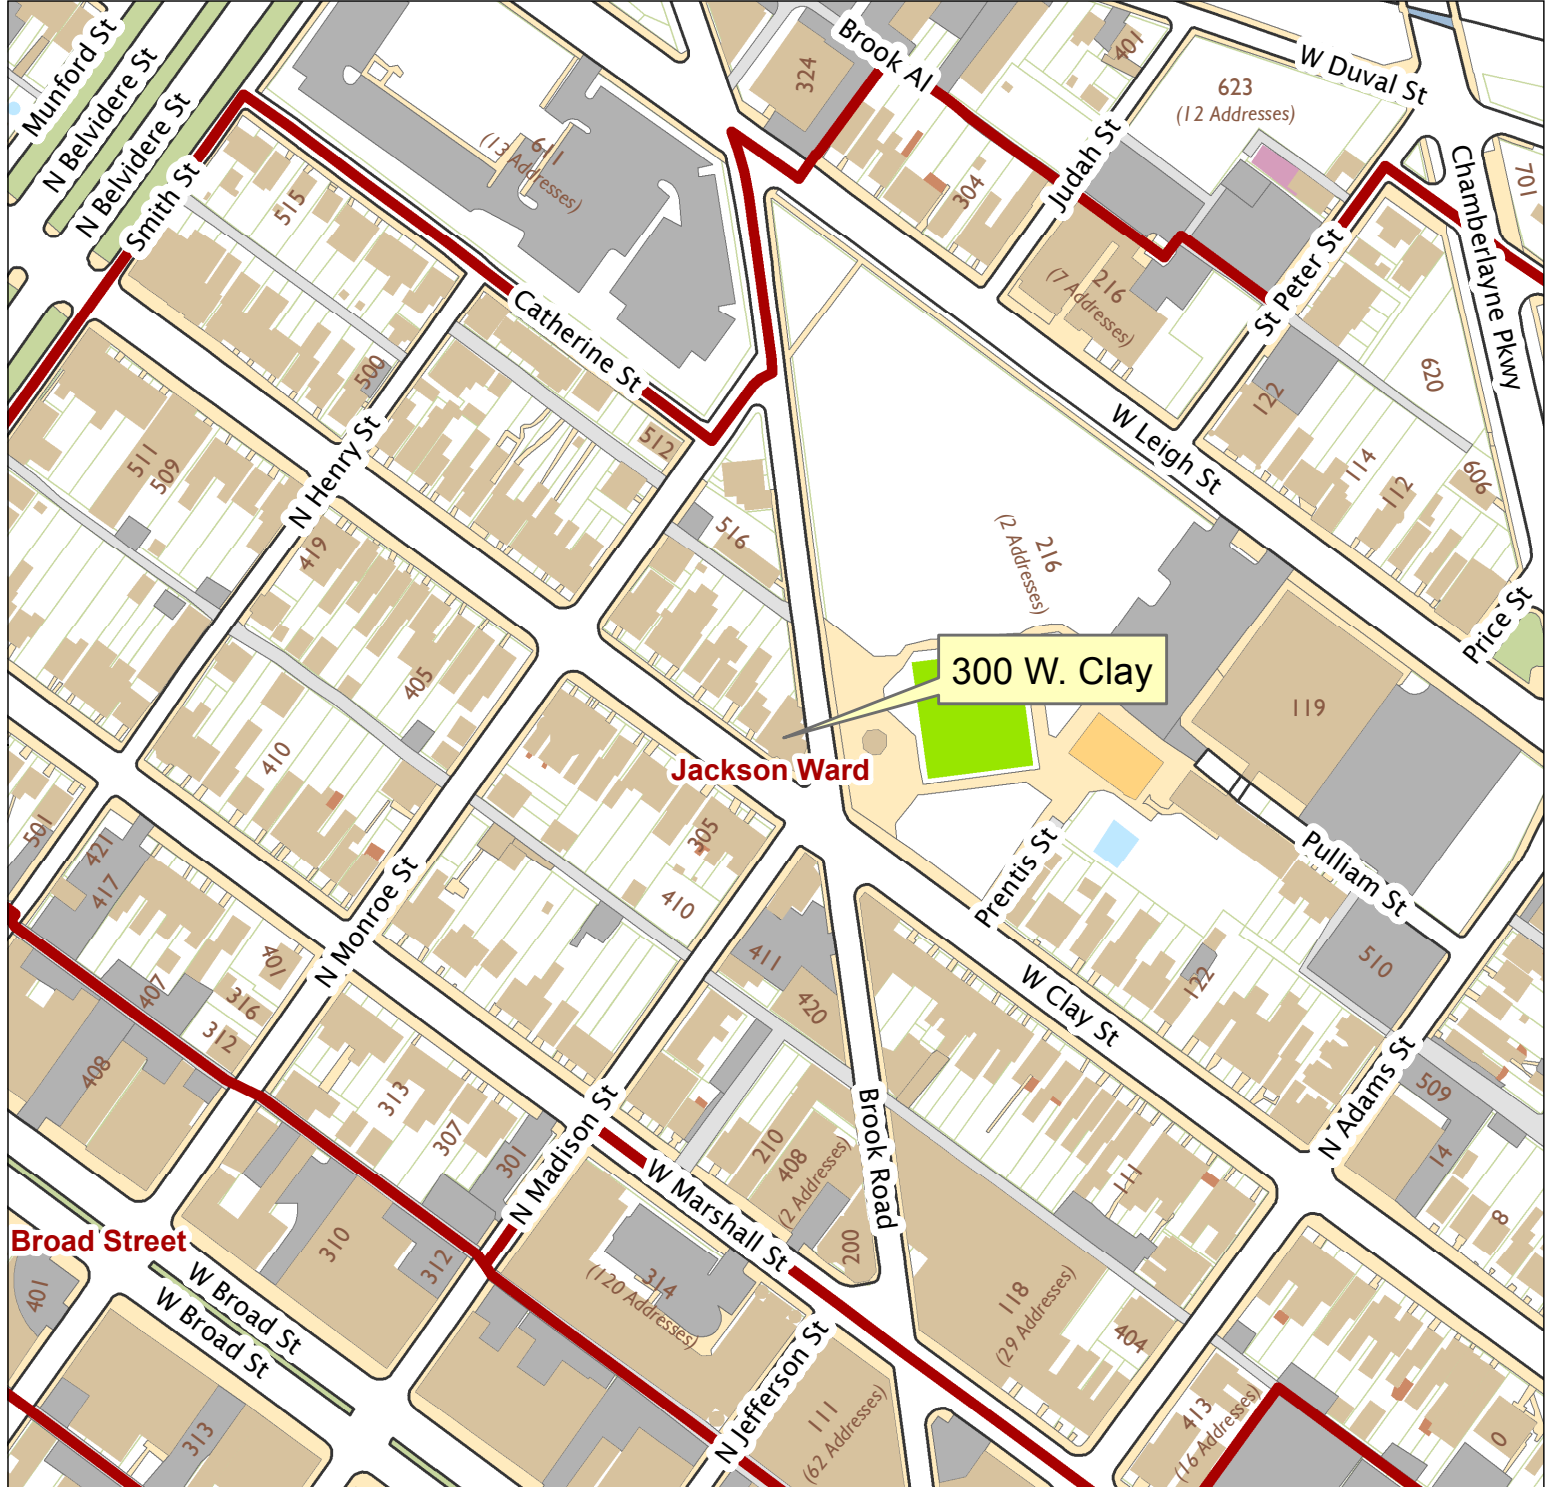

300 W. Clay Street

City of Richmond, VA

Geographic Information Systems

Map printed by palmquwd on 2016.09.13.

Document Path: G:\PDR\Planning & Preservation\CAR\Applications\Base Maps\Base Map.mxd

Disclaimer:
The City of Richmond assumes no liability either for any errors, omissions, or inaccuracies in the information provided regardless of the cause of such or for any decision made, action taken, or action not taken by the user in reliance upon any maps or information provided herein.