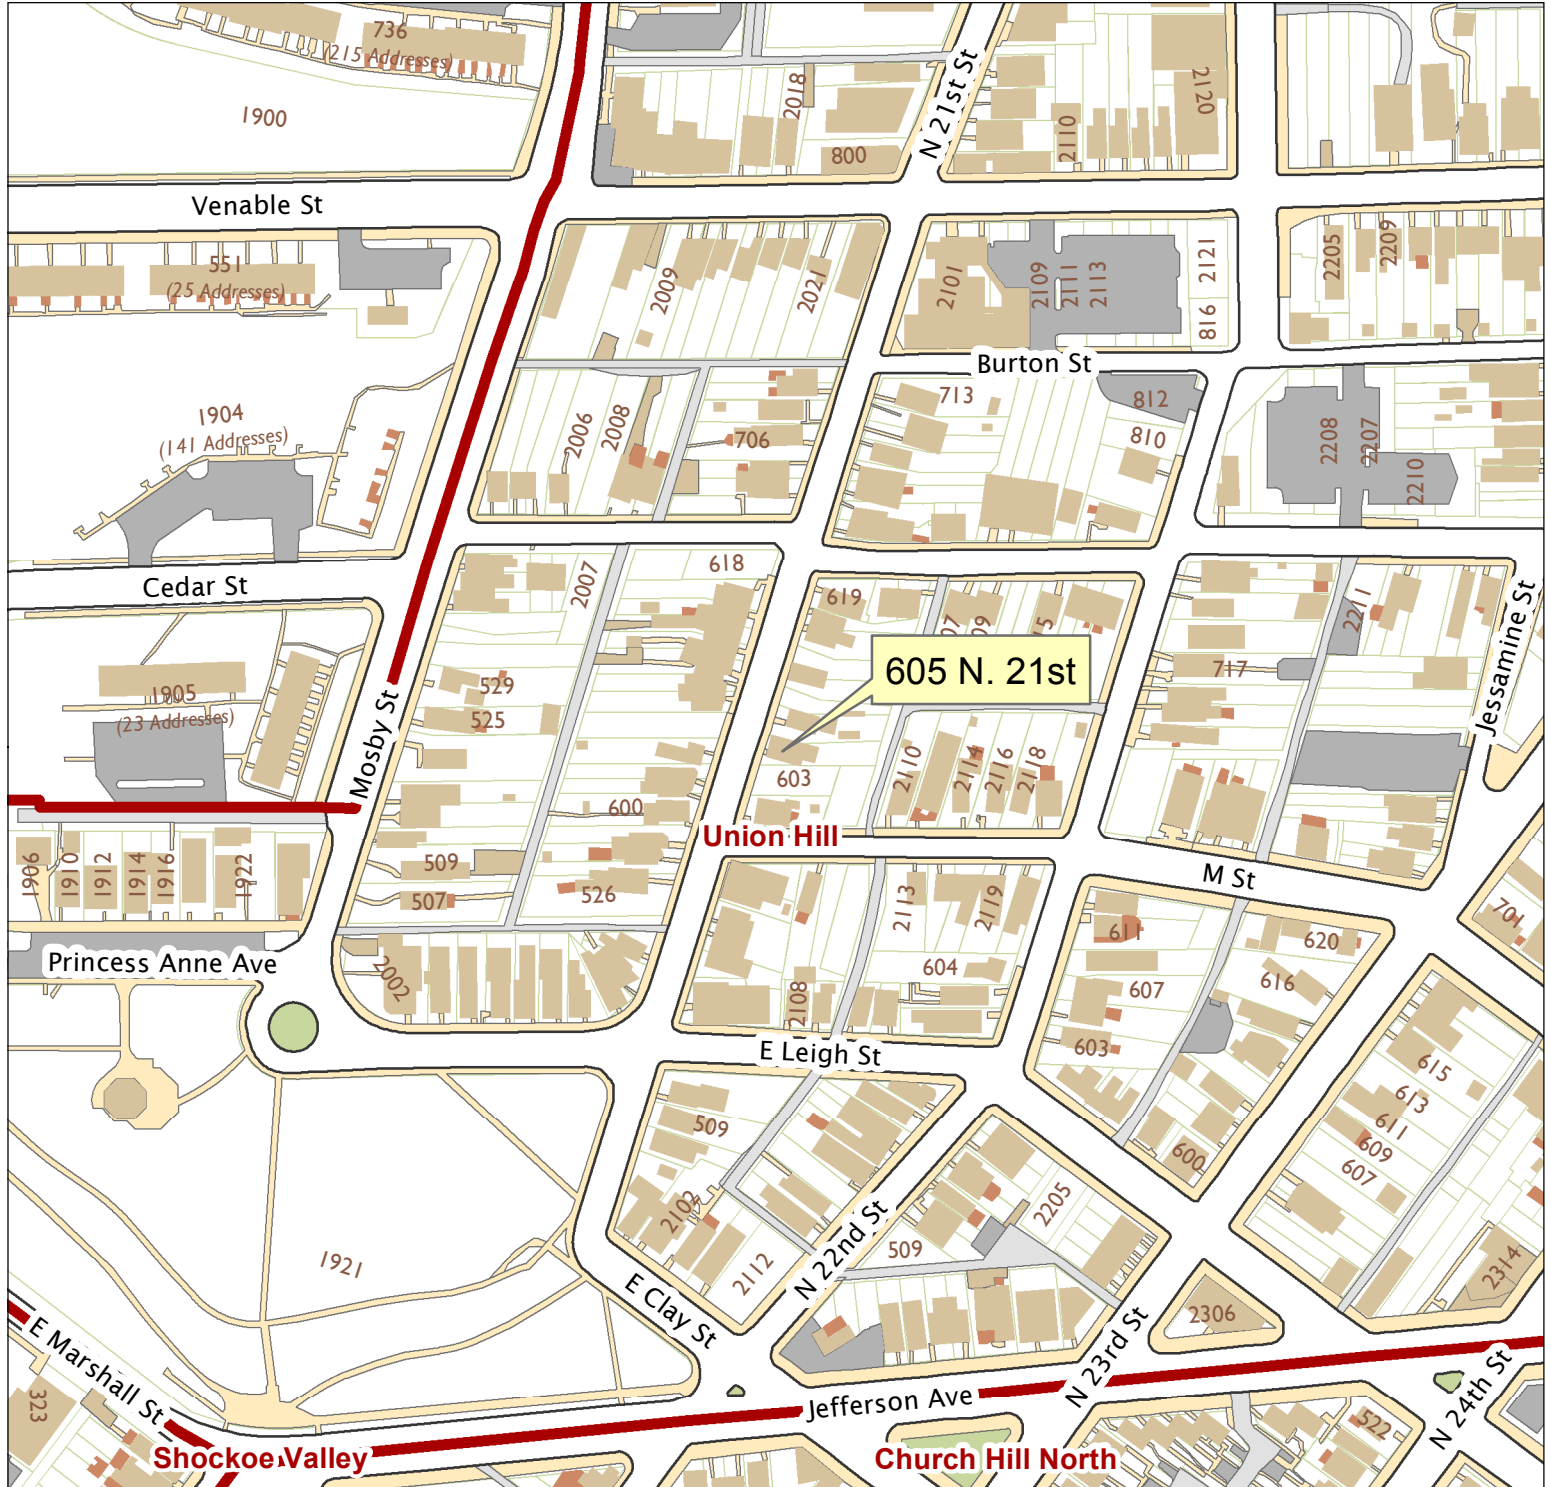

605 N. 21st Street

City of Richmond, VA

Geographic Information Systems

Map printed by palmquwd on 2015.06.08.

Document Path: G:\PDR\Planning & Preservation\CAR\Applications\Base Maps\Base Map.mxd

Disclaimer:
The City of Richmond assumes no liability either for any errors, omissions, or inaccuracies in the information provided regardless of the cause of such or for any decision made, action taken, or action not taken by the user in reliance upon any maps or information provided herein.