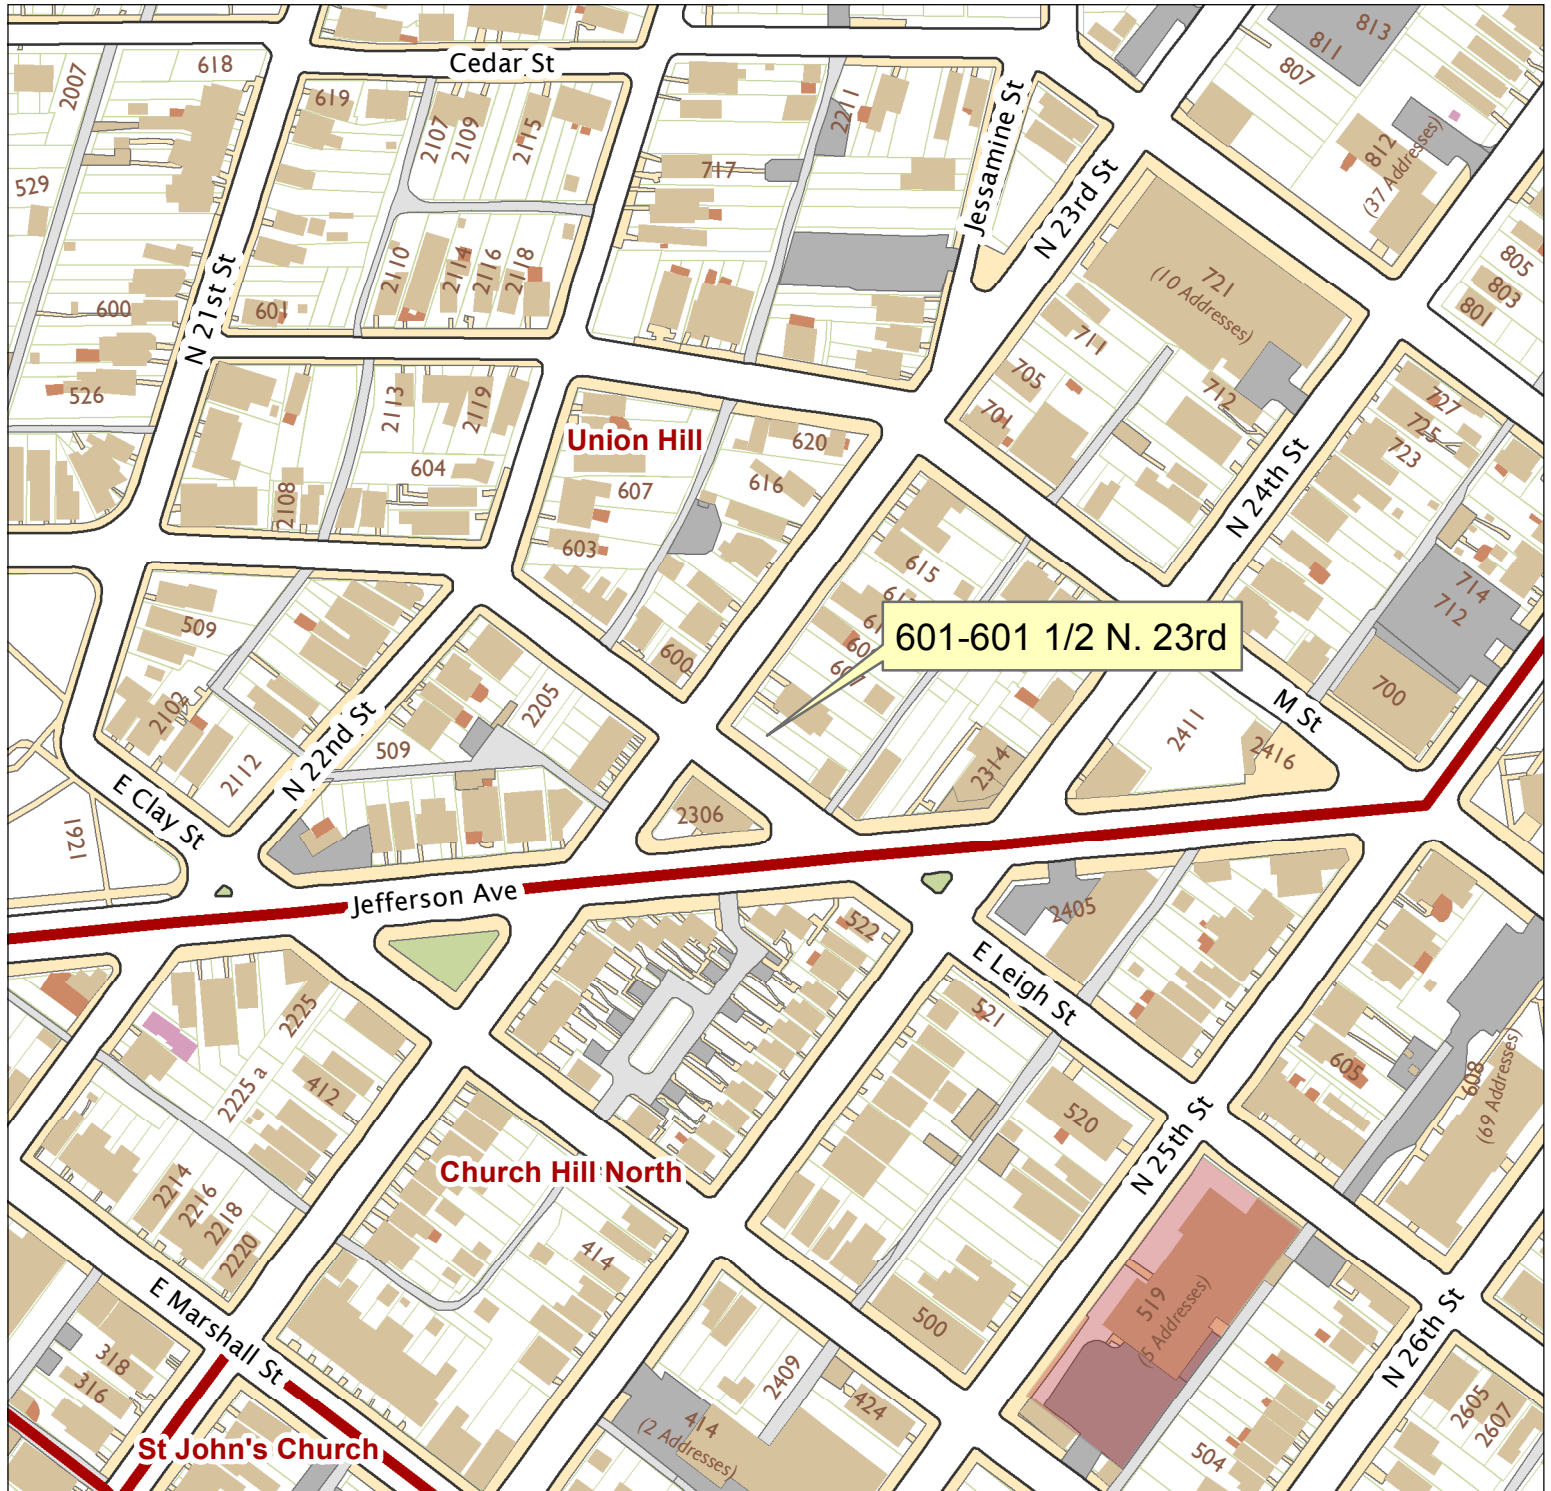

# 601-601 1/2 N. 23rd Street

City of Richmond, VA

Geographic Information Systems

Map printed by palmquwd on 2015.02.06.

Document Path: G:\PDR\Planning & Preservation\CAR\Applications\Base Maps\Base Map.mxd

Disclaimer:  
The City of Richmond assumes no liability either for any errors, omissions, or inaccuracies in the information provided regardless of the cause of such or for any decision made, action taken, or action not taken by the user in reliance upon any maps or information provided herein.