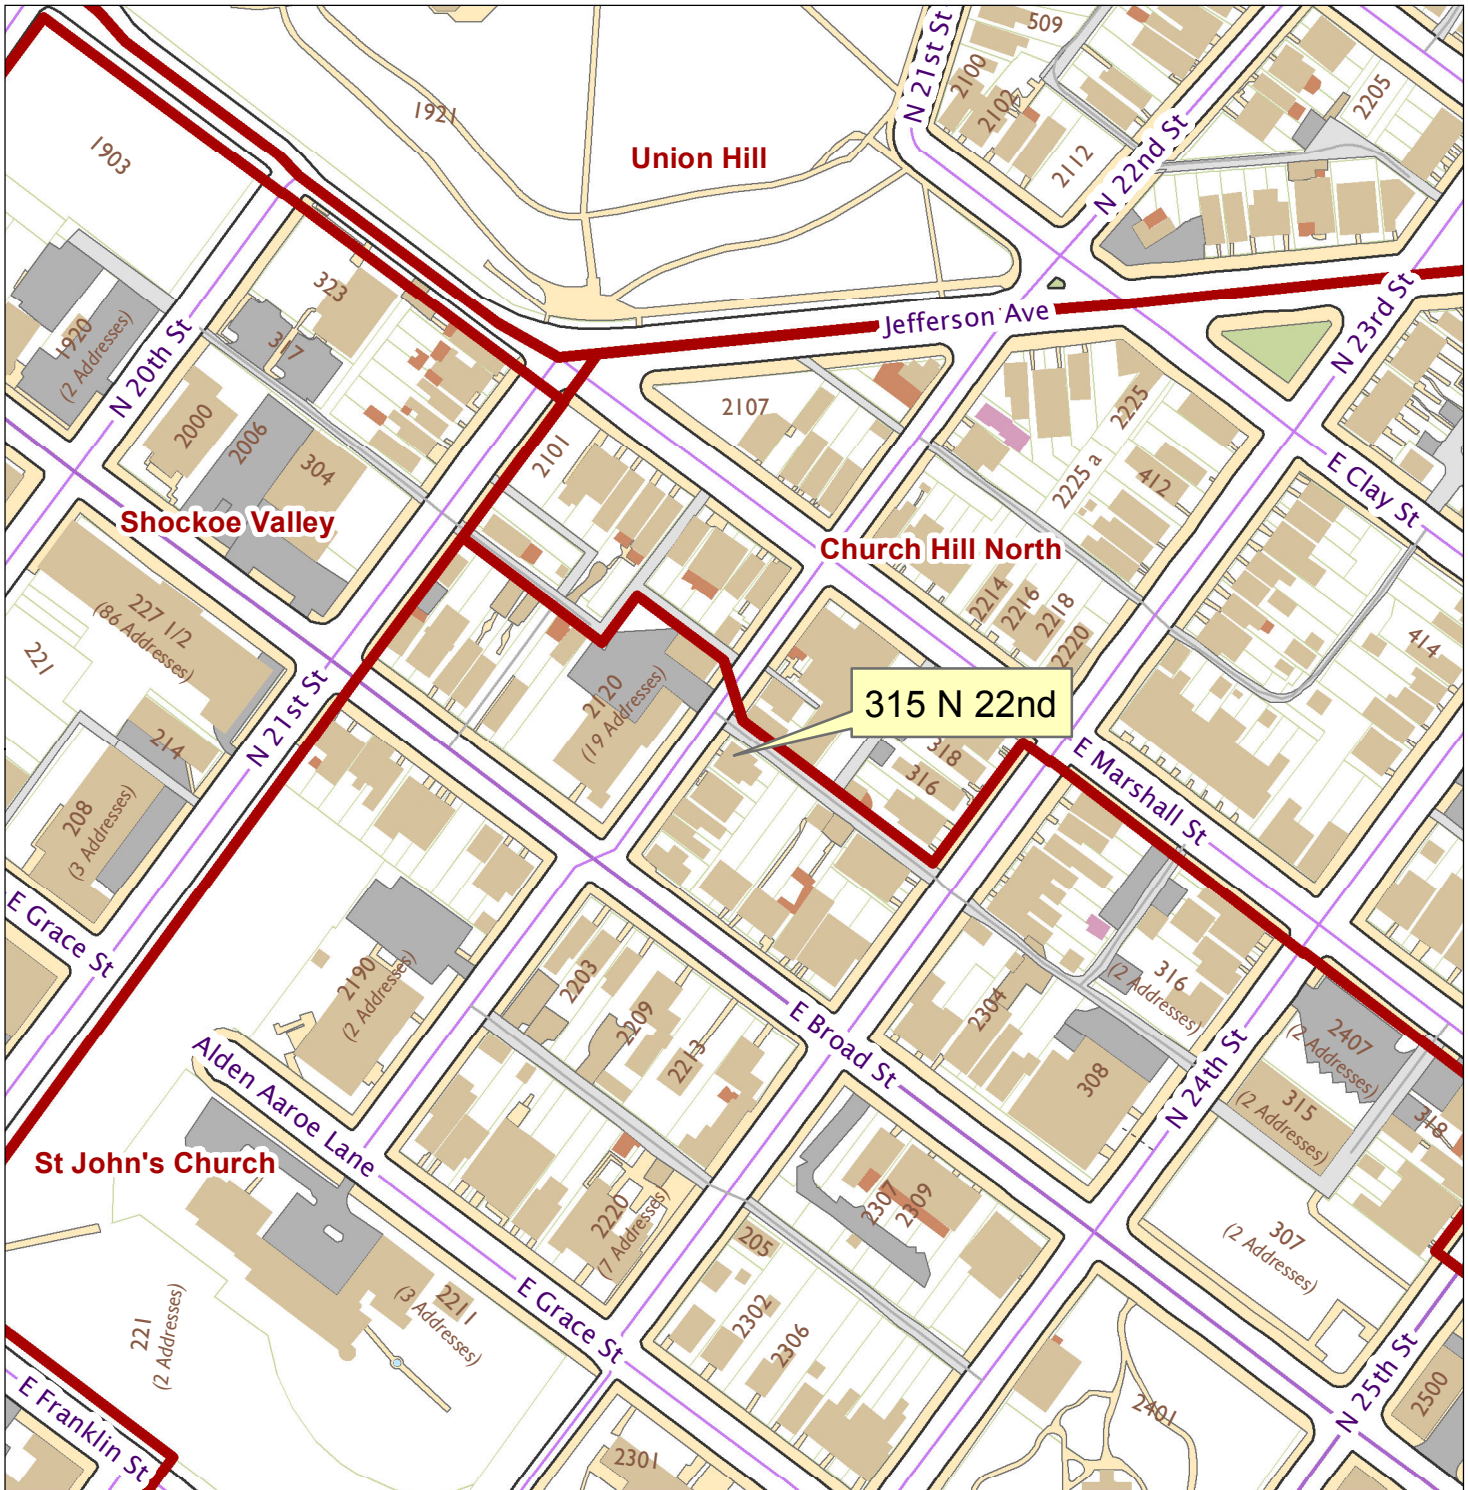

315 N 22nd St

City of Richmond, VA
Geographic Information Systems

Location Reference

Map printed by palmquwd on 2014.08.14.

Document Path: G:\PDR\Planning & Preservation\CAR\Applications\Base Maps\Base Map.mxd

Disclaimer:

The City of Richmond assumes no liability either for any errors, omissions, or inaccuracies in the information provided regardless of the cause of such or for any decision made, action taken, or action not taken by the user in reliance upon any maps or information provided herein.