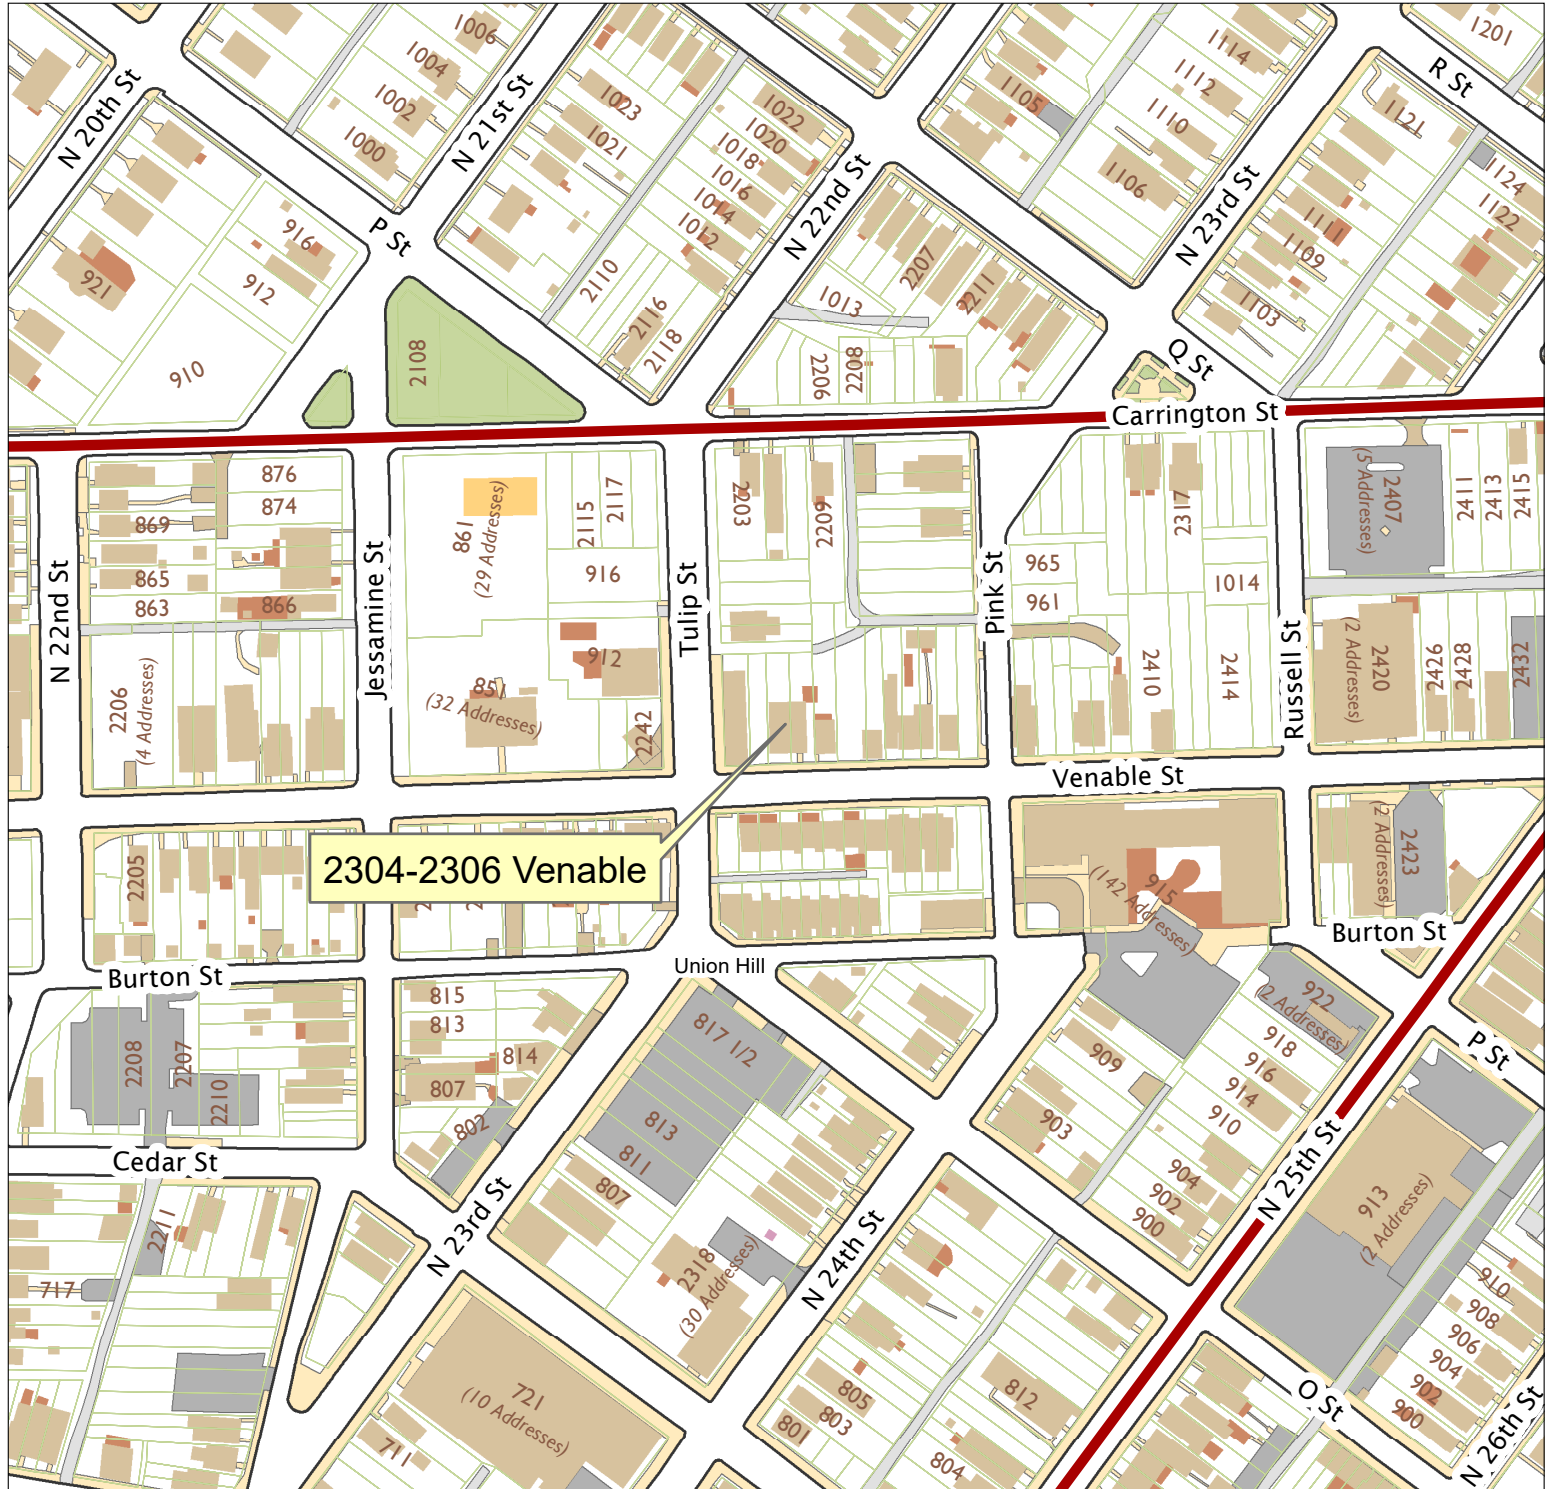

2304-2306 Venable Street

City of Richmond, VA

Geographic Information Systems

2304-2306 Venable

1 inch = 200 feet

Map printed by jeffricr on 2019.04.30.

Document Path: \\Dit-file02-pv\commdev\$\PDR\Planning & Preservation\CAR\Meetings\00 Current Meeting\Base Maps\Tools\Base Map - COPY.mxd

Disclaimer:
The City of Richmond assumes no liability either for any errors, omissions, or inaccuracies in the information provided regardless of the cause of such or for any decision made, action taken, or action not taken by the user in reliance upon any maps or information provided herein.

Location Reference