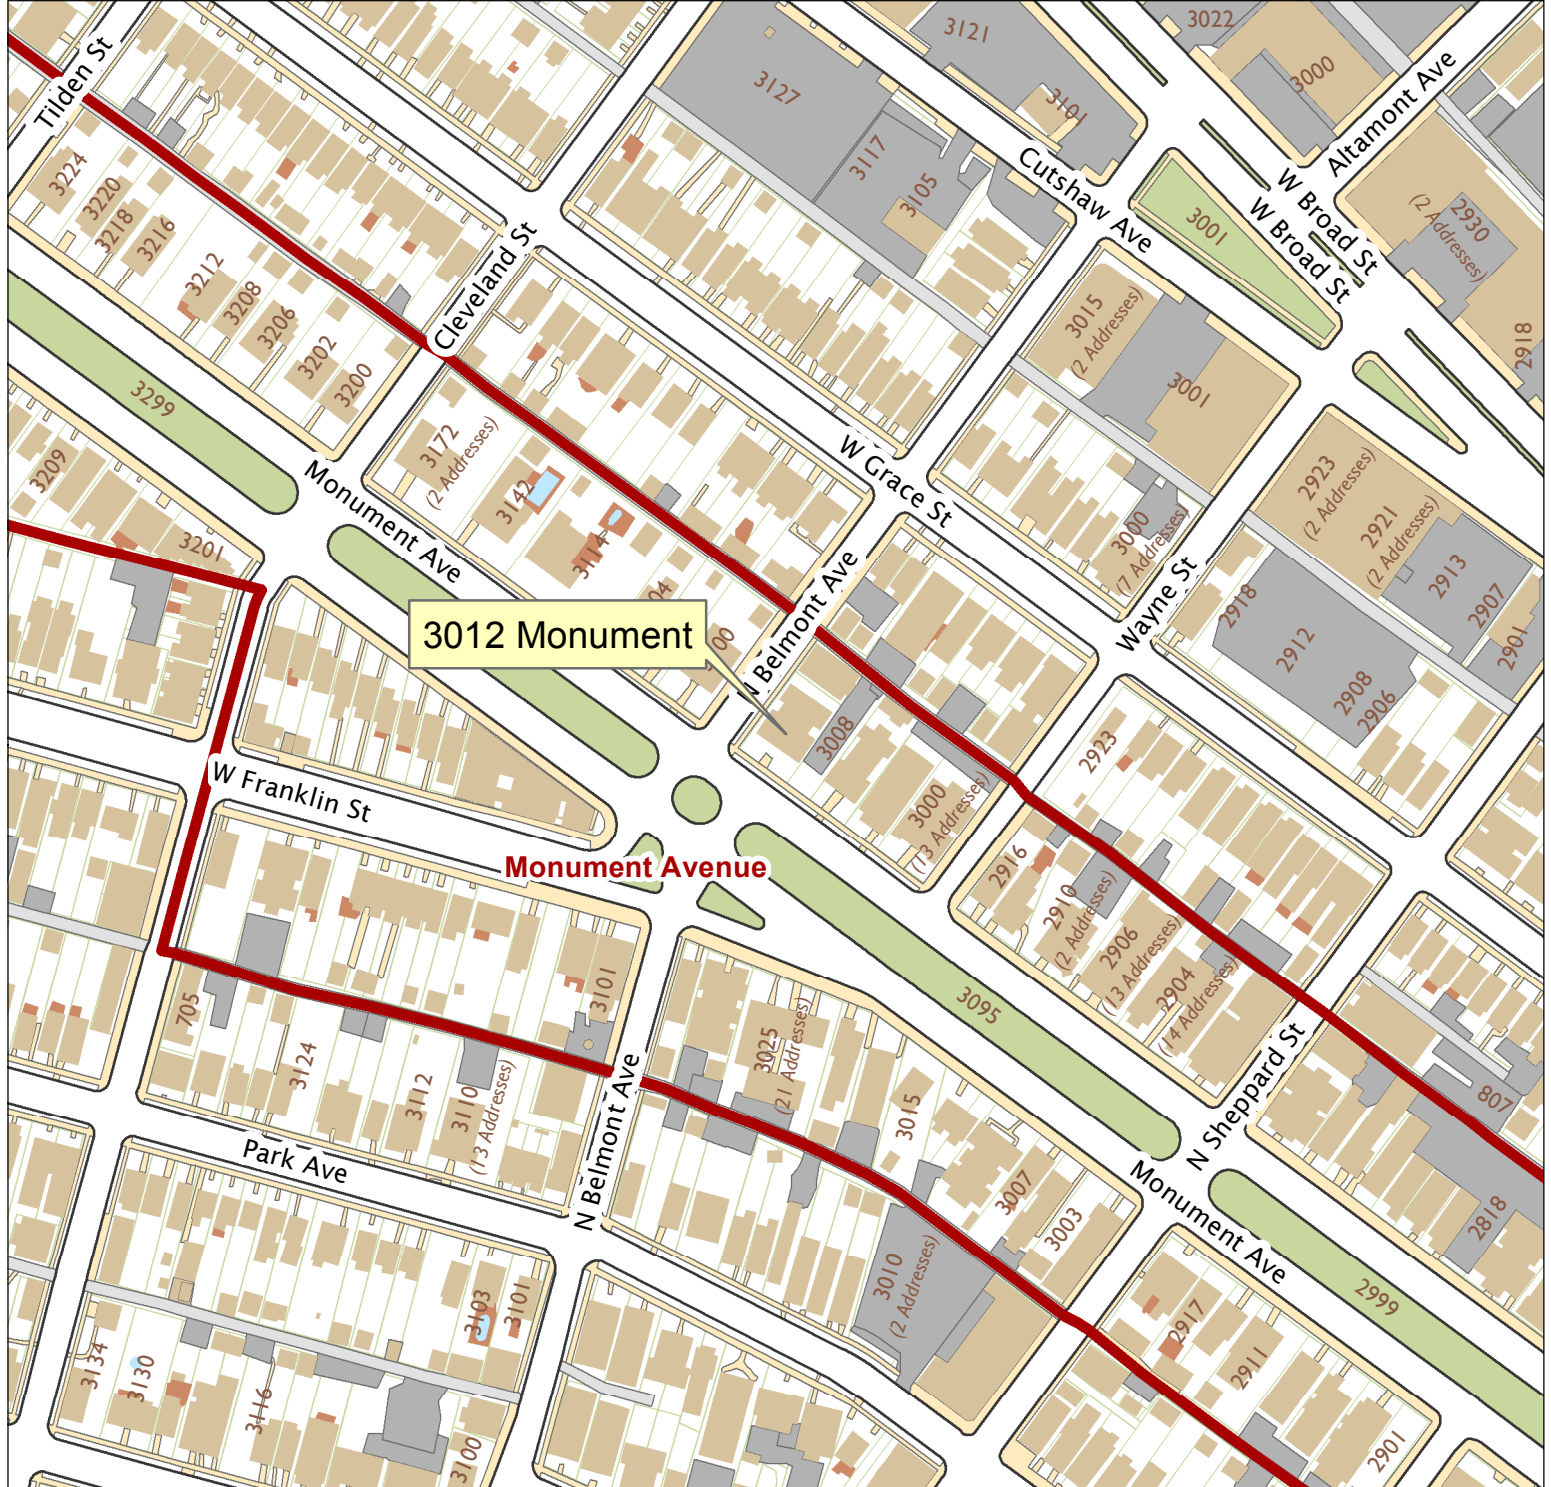

3012 Monument Avenue

City of Richmond, VA

Geographic Information Systems

3012 Monument

Monument Avenue

1 inch = 200 feet

Map printed by palmquwd on 2016.06.15.

Document Path: G:\PDR\Planning & Preservation\CAR\Applications\Base Maps\Base Map.mxd

Disclaimer:
The City of Richmond assumes no liability either for any errors, omissions, or inaccuracies in the information provided regardless of the cause of such or for any decision made, action taken, or action not taken by the user in reliance upon any maps or information provided herein.

Location Reference