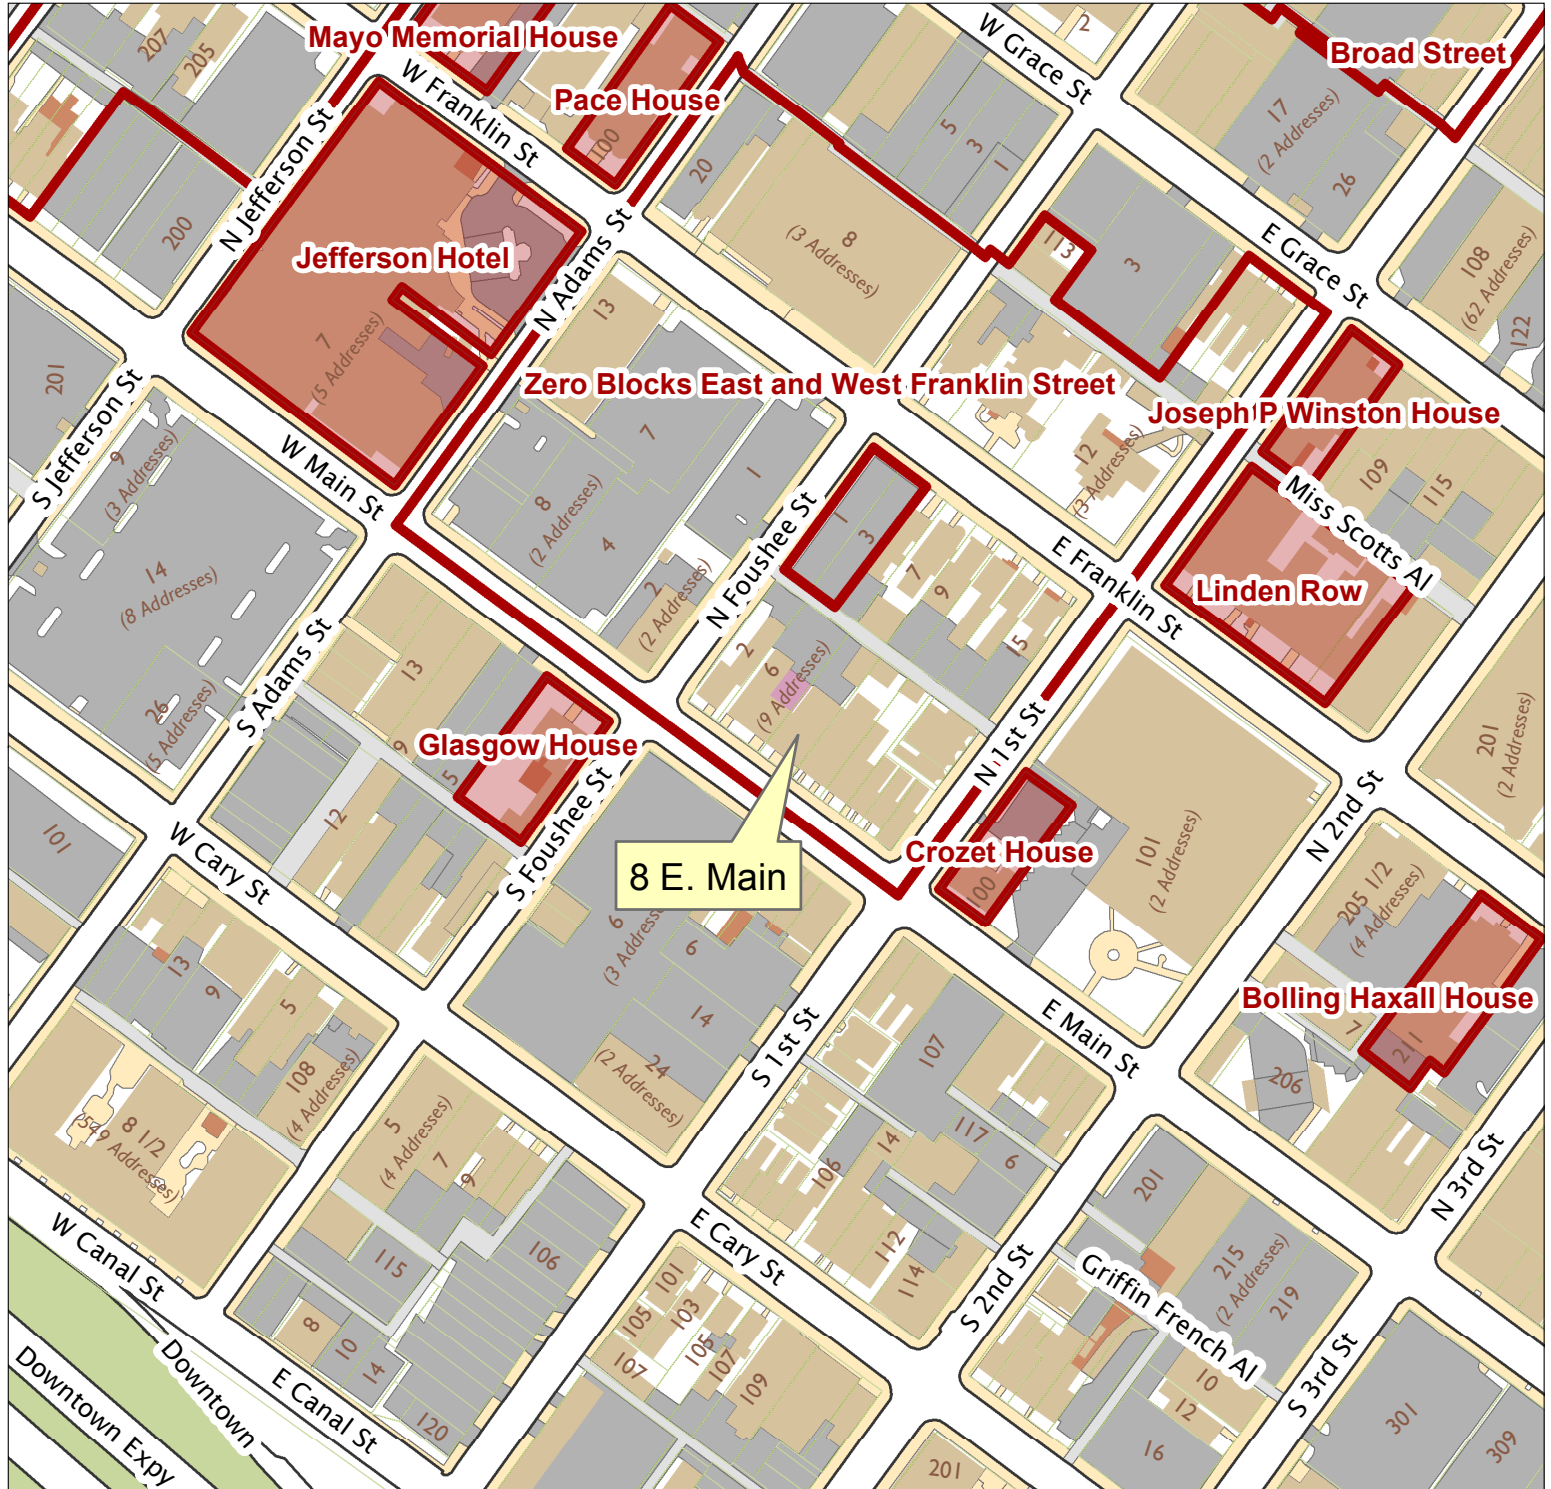

8 E. Main Street

City of Richmond, VA

Geographic Information Systems

1 inch = 200 feet

Map printed by jeffricr on 2017.08.15.

Document Path: \\D:\file02-pv\commdev\S\PDR\Planning & Preservation\CAR\Applications\Base Maps\Base Map.mxd

Disclaimer:

The City of Richmond assumes no liability either for any errors, omissions, or inaccuracies in the information provided regardless of the cause of such or for any decision made, action taken, or action not taken by the user in reliance upon any maps or information provided herein.

Location Reference