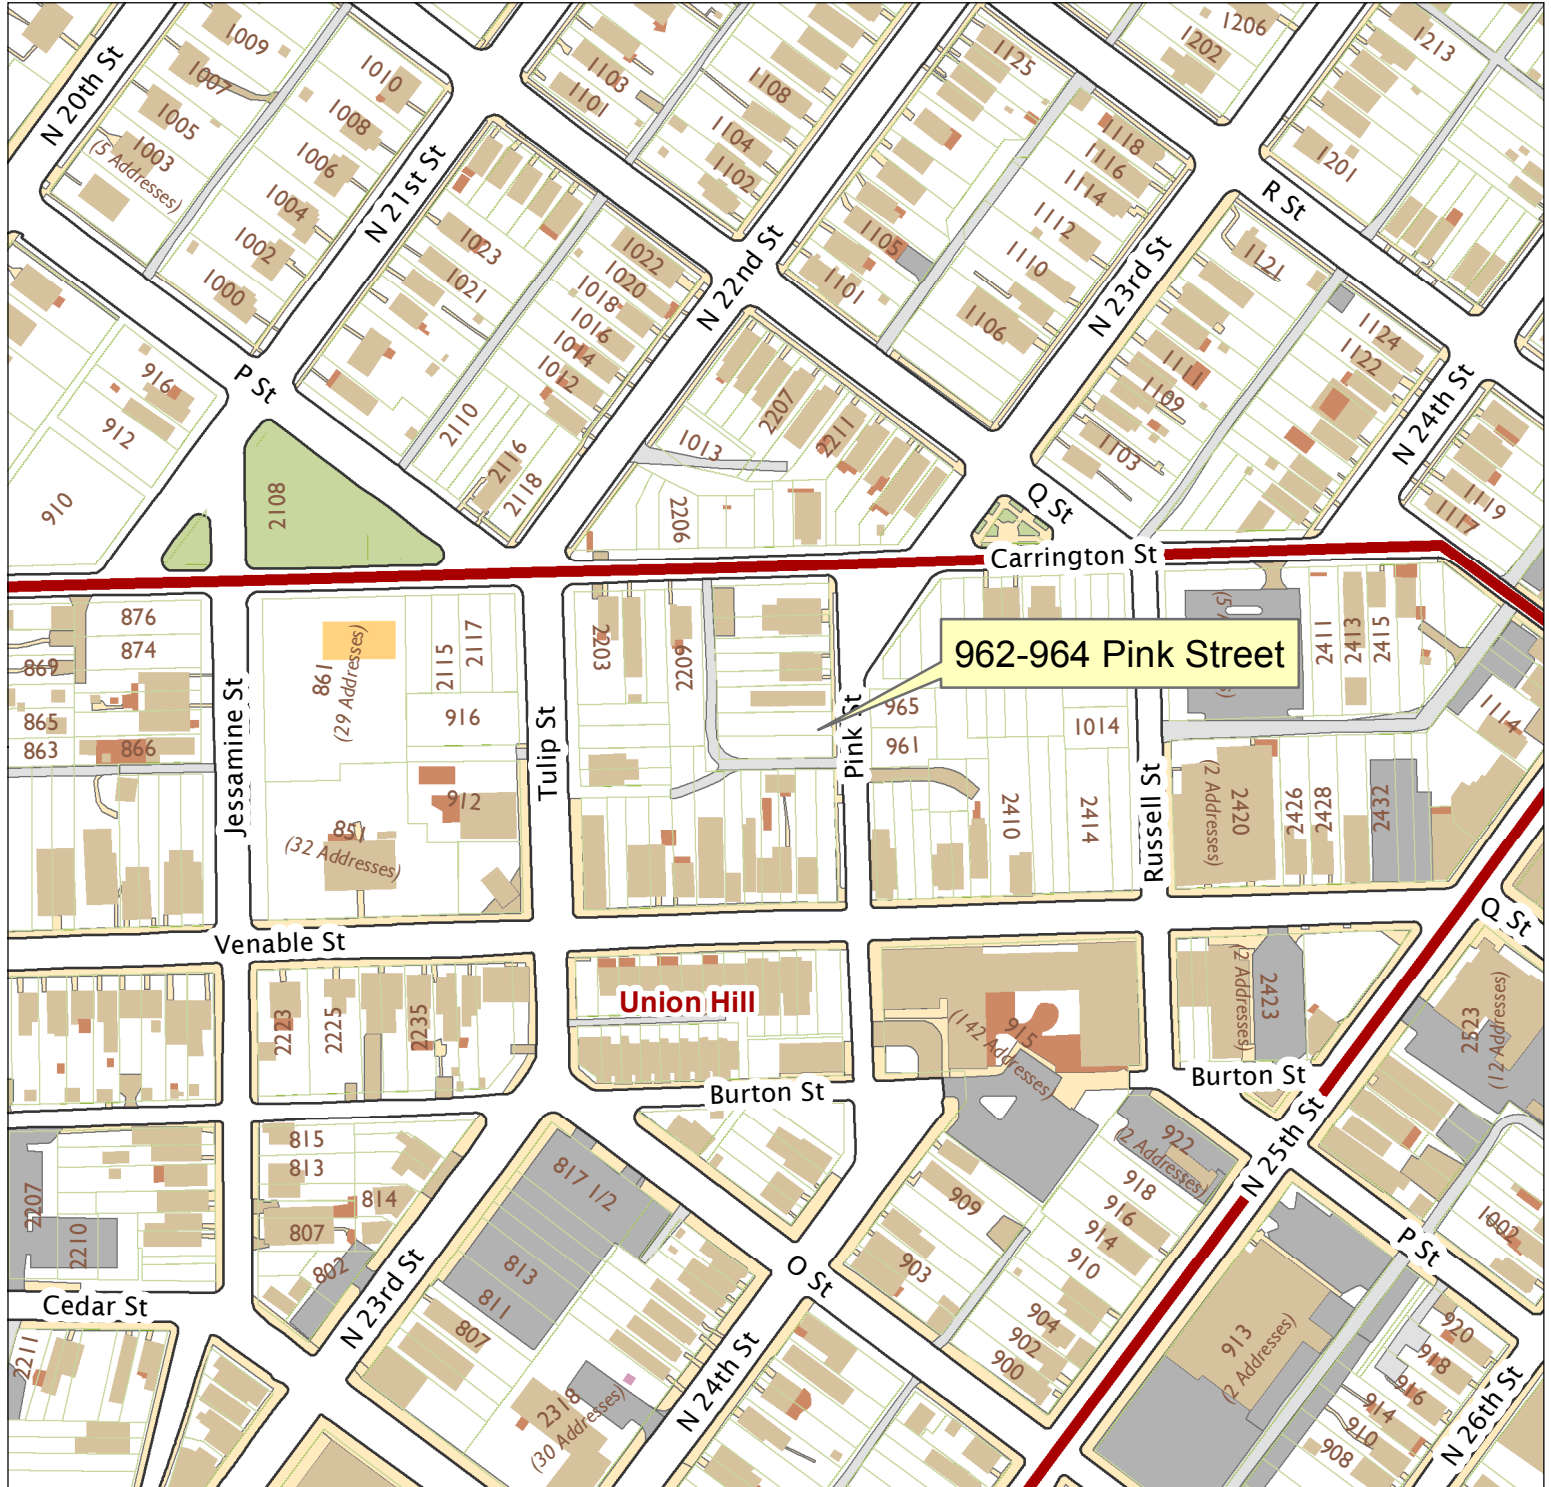

962-964 Pink Street

City of Richmond, VA

Geographic Information Systems

1 inch = 200 feet

Map printed by jonesl2 on 2019.03.07.

Document Path: G:\PDR\Planning & Preservation\CAR\Meetings\00 Current Meeting\Base Maps\Tools\Base Map.mxd

Disclaimer:

The City of Richmond assumes no liability either for any errors, omissions, or inaccuracies in the information provided regardless of the cause of such or for any decision made, action taken, or action not taken by the user in reliance upon any maps or information provided herein.

Location Reference