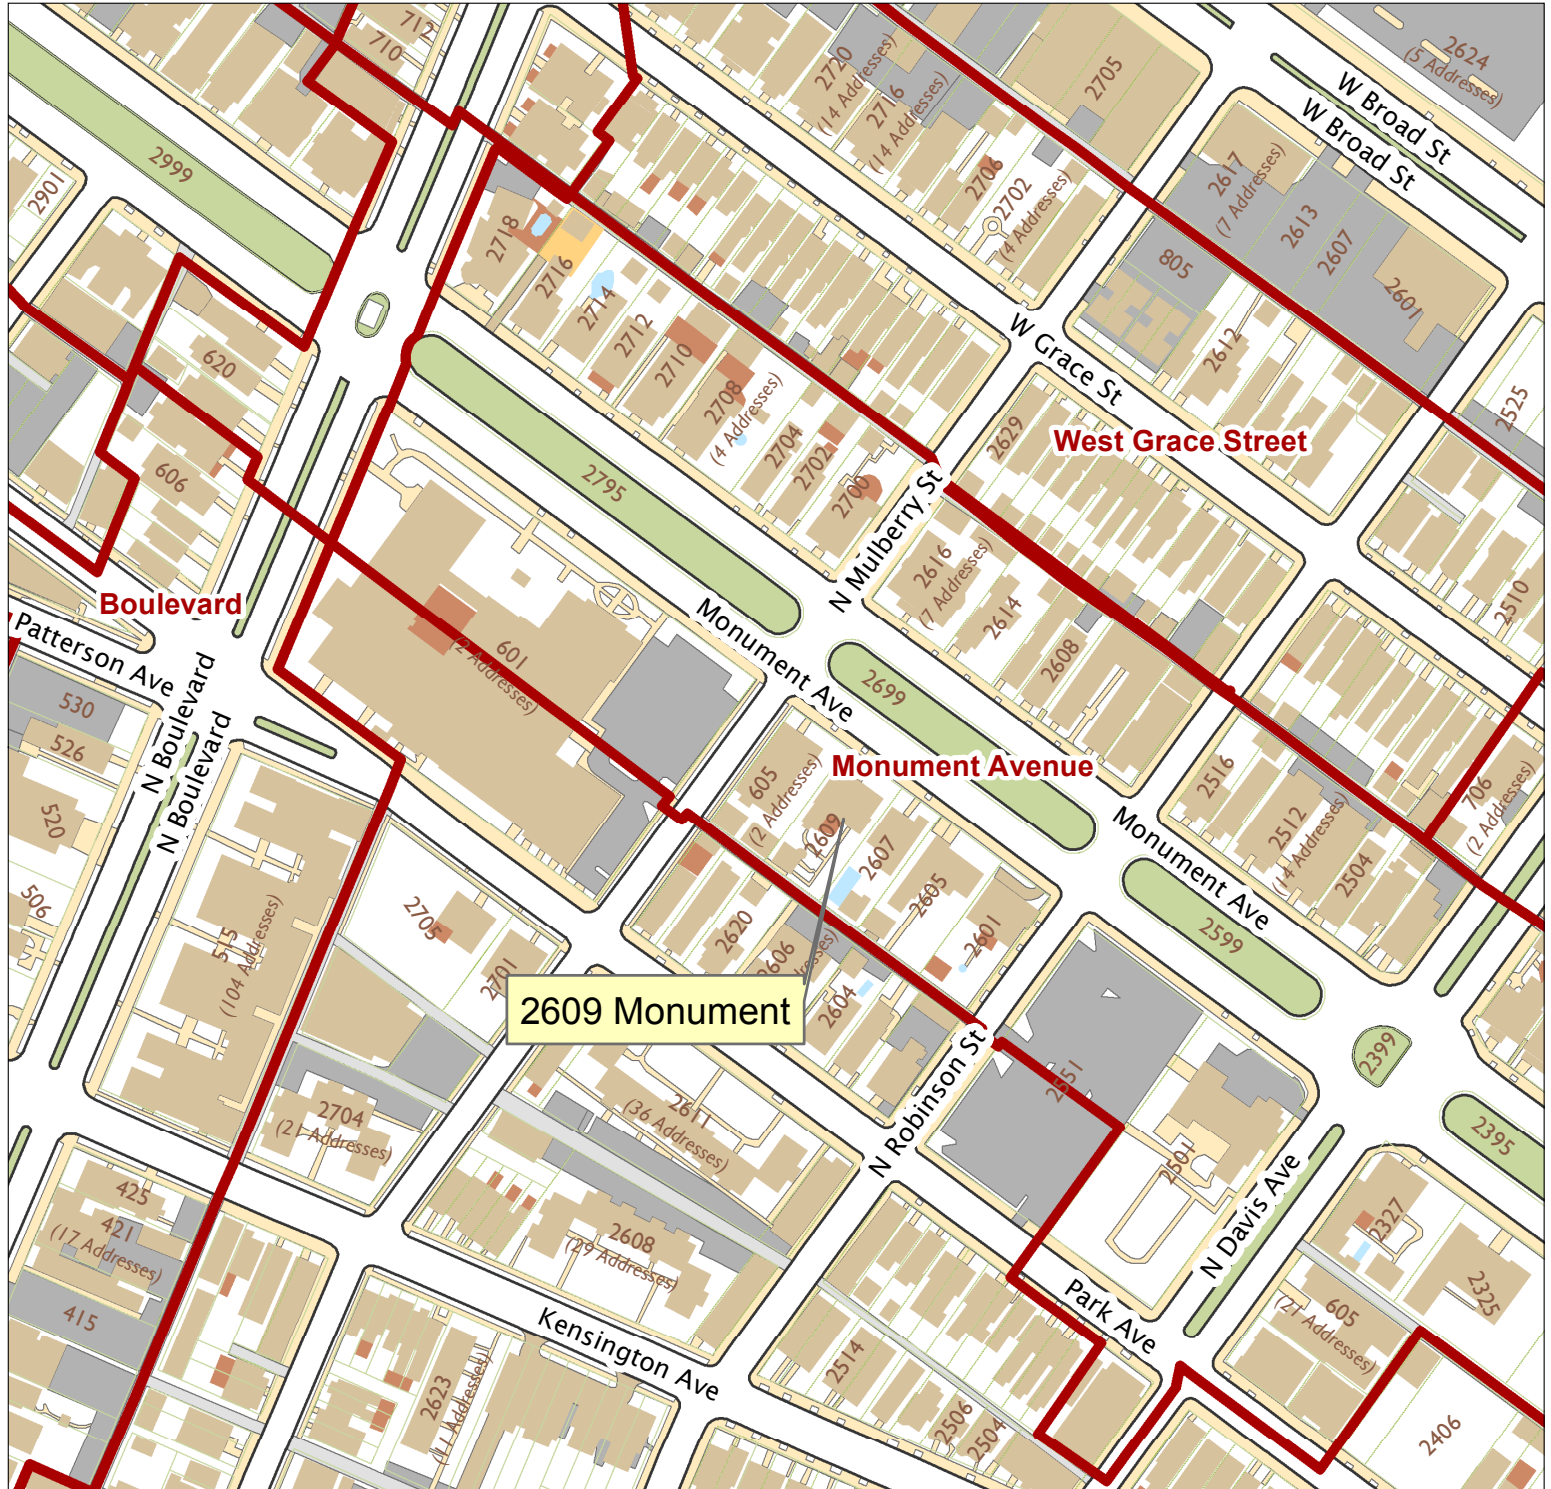

2609 Monument Ave

City of Richmond, VA

Geographic Information Systems

2609 Monument

1 inch = 200 feet

Map printed by jeffricr on 2018.02.02.

Document Path: \\Dit-file02-pv\commdev\S\PDR\Planning & Preservation\CAR\Applications\Base Maps\Base Map.mxd

Disclaimer:

The City of Richmond assumes no liability either for any errors, omissions, or inaccuracies in the information provided regardless of the cause of such or for any decision made, action taken, or action not taken by the user in reliance upon any maps or information provided herein.

Location Reference