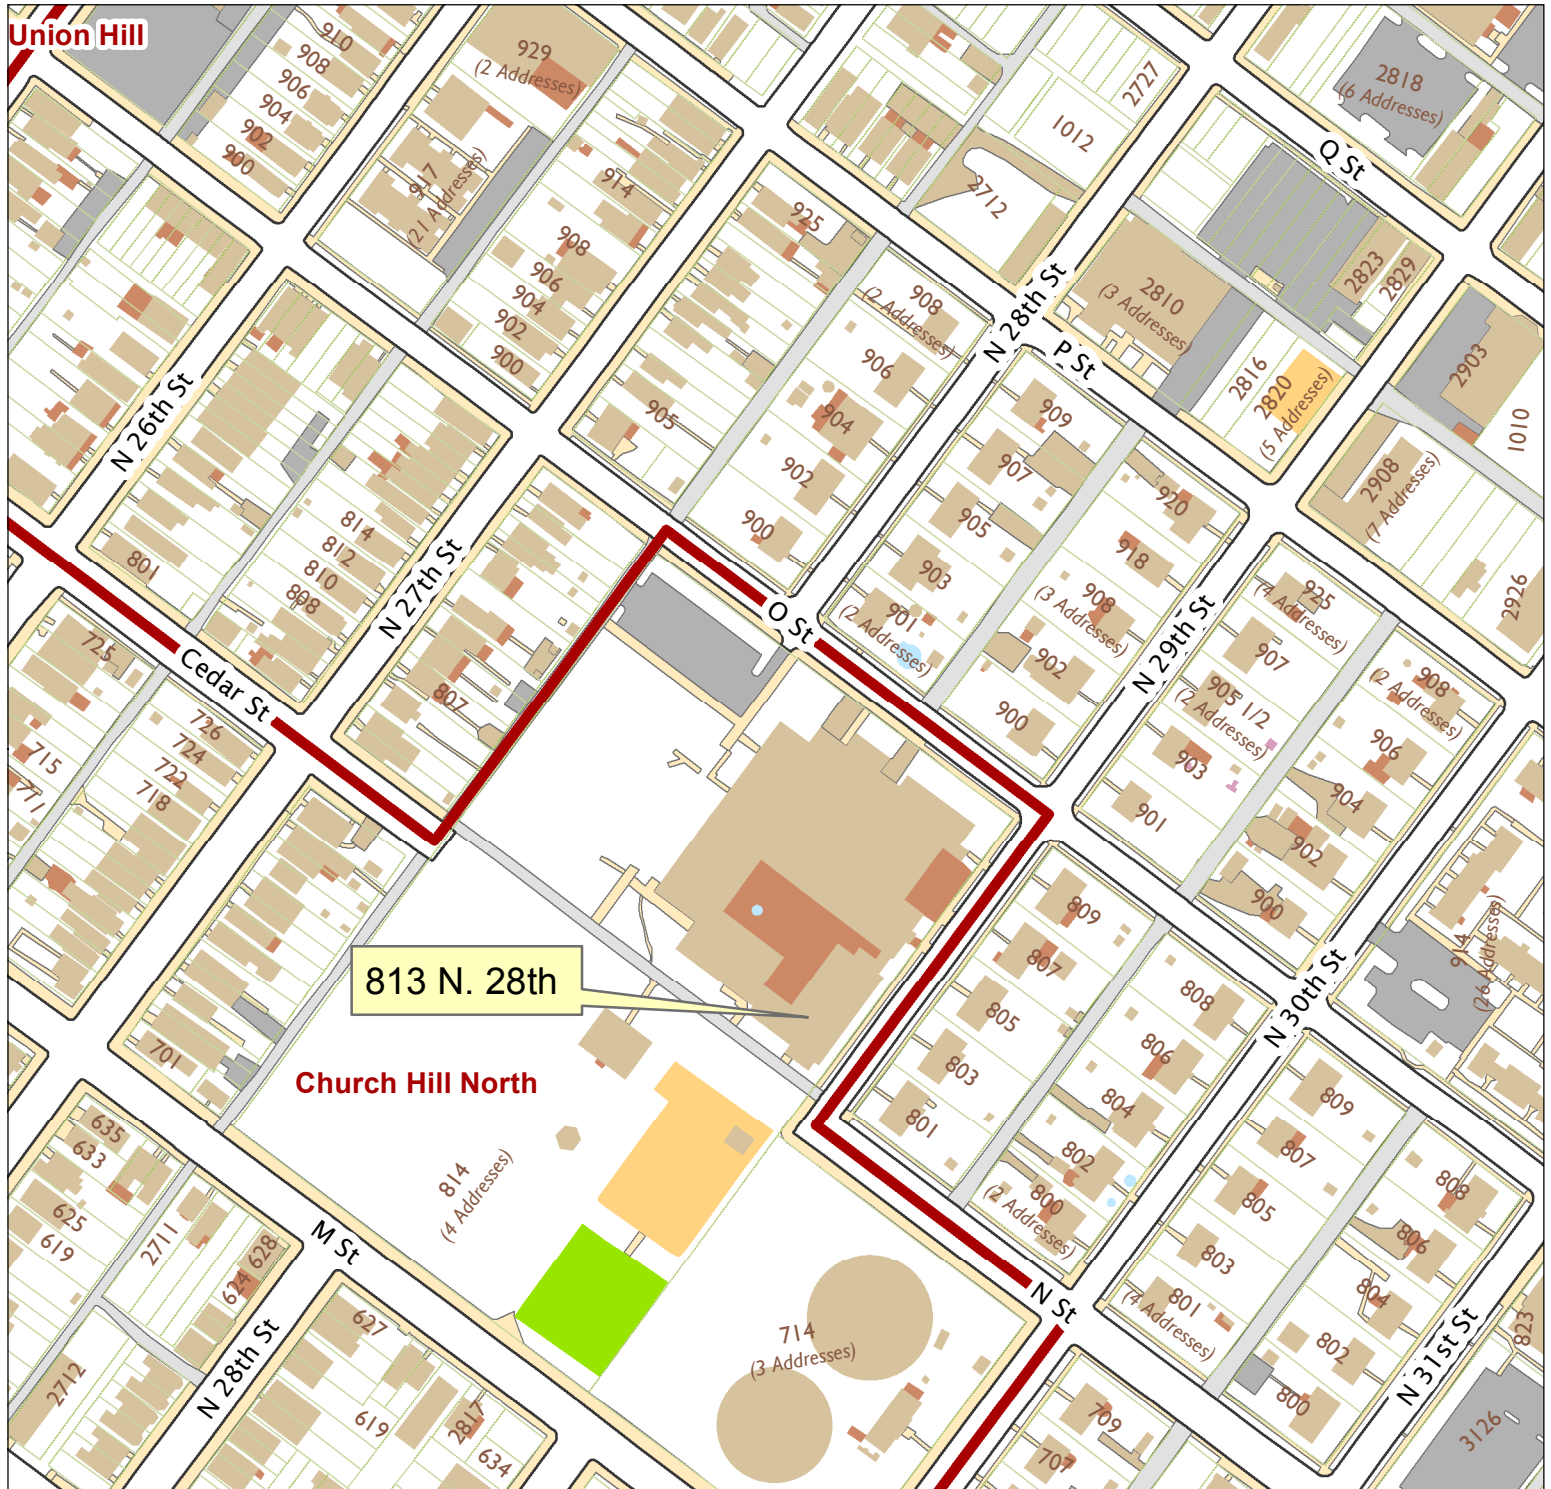

813 N. 28th Street

City of Richmond, VA

Geographic Information Systems

813 N. 28th

Church Hill North

Map printed by jonescl2 on 2018.11.07.

Document Path: G:\PDR\Planning & Preservation\CAR\Meetings\00 Current Meeting\Base Maps\Tools\Base Map.mxd

Disclaimer:
The City of Richmond assumes no liability either for any errors, omissions, or inaccuracies in the information provided regardless of the cause of such or for any decision made, action taken, or action not taken by the user in reliance upon any maps or information provided herein.