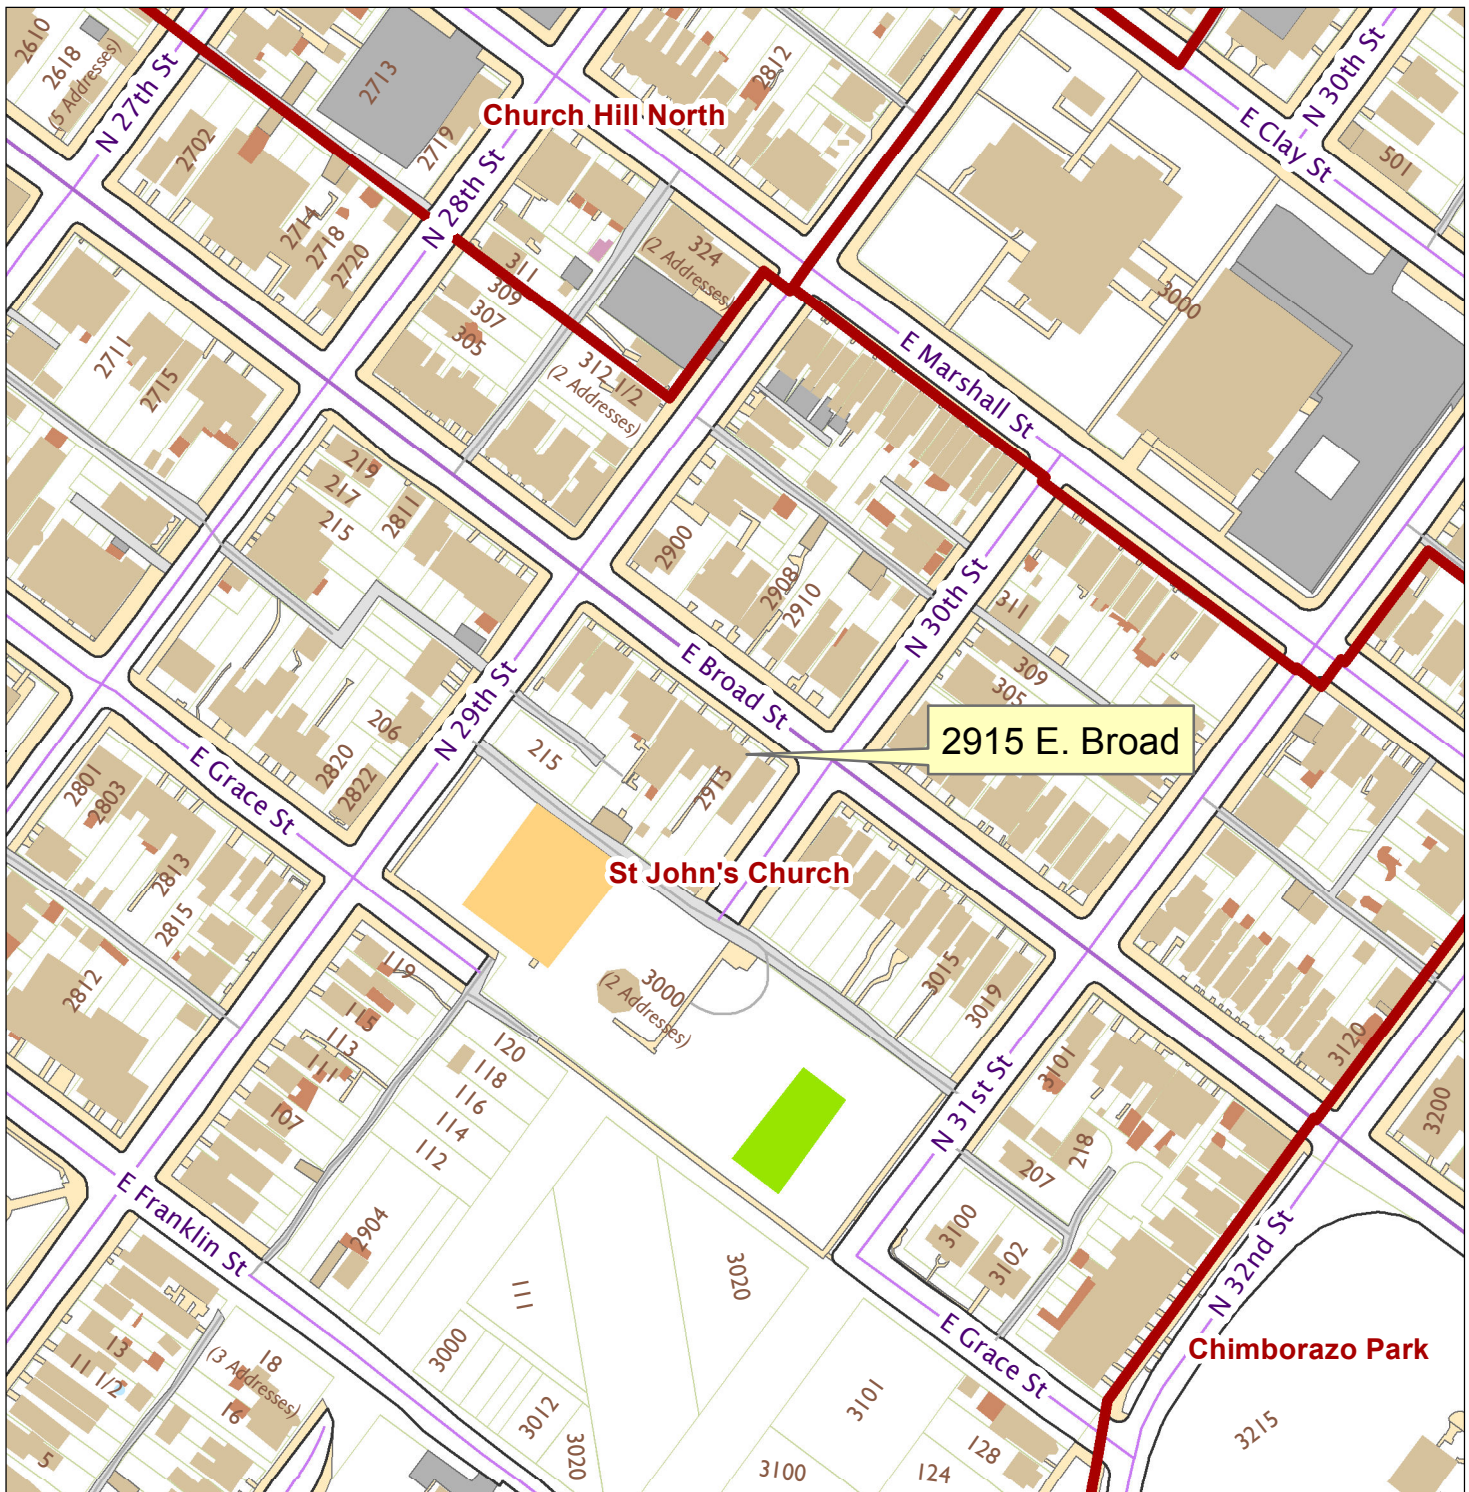

2915 E. Broad St

City of Richmond, VA
Geographic Information Systems

Map printed by palmquwd on 2014.08.14.
Document Path: G:\PDR\Planning & Preservation\CAR\Applications\Base Maps\Base Map.mxd

Disclaimer:
The City of Richmond assumes no liability either for any errors, omissions, or inaccuracies in the information provided regardless of the cause of such or for any decision made, action taken, or action not taken by the user in reliance upon any maps or information provided herein.