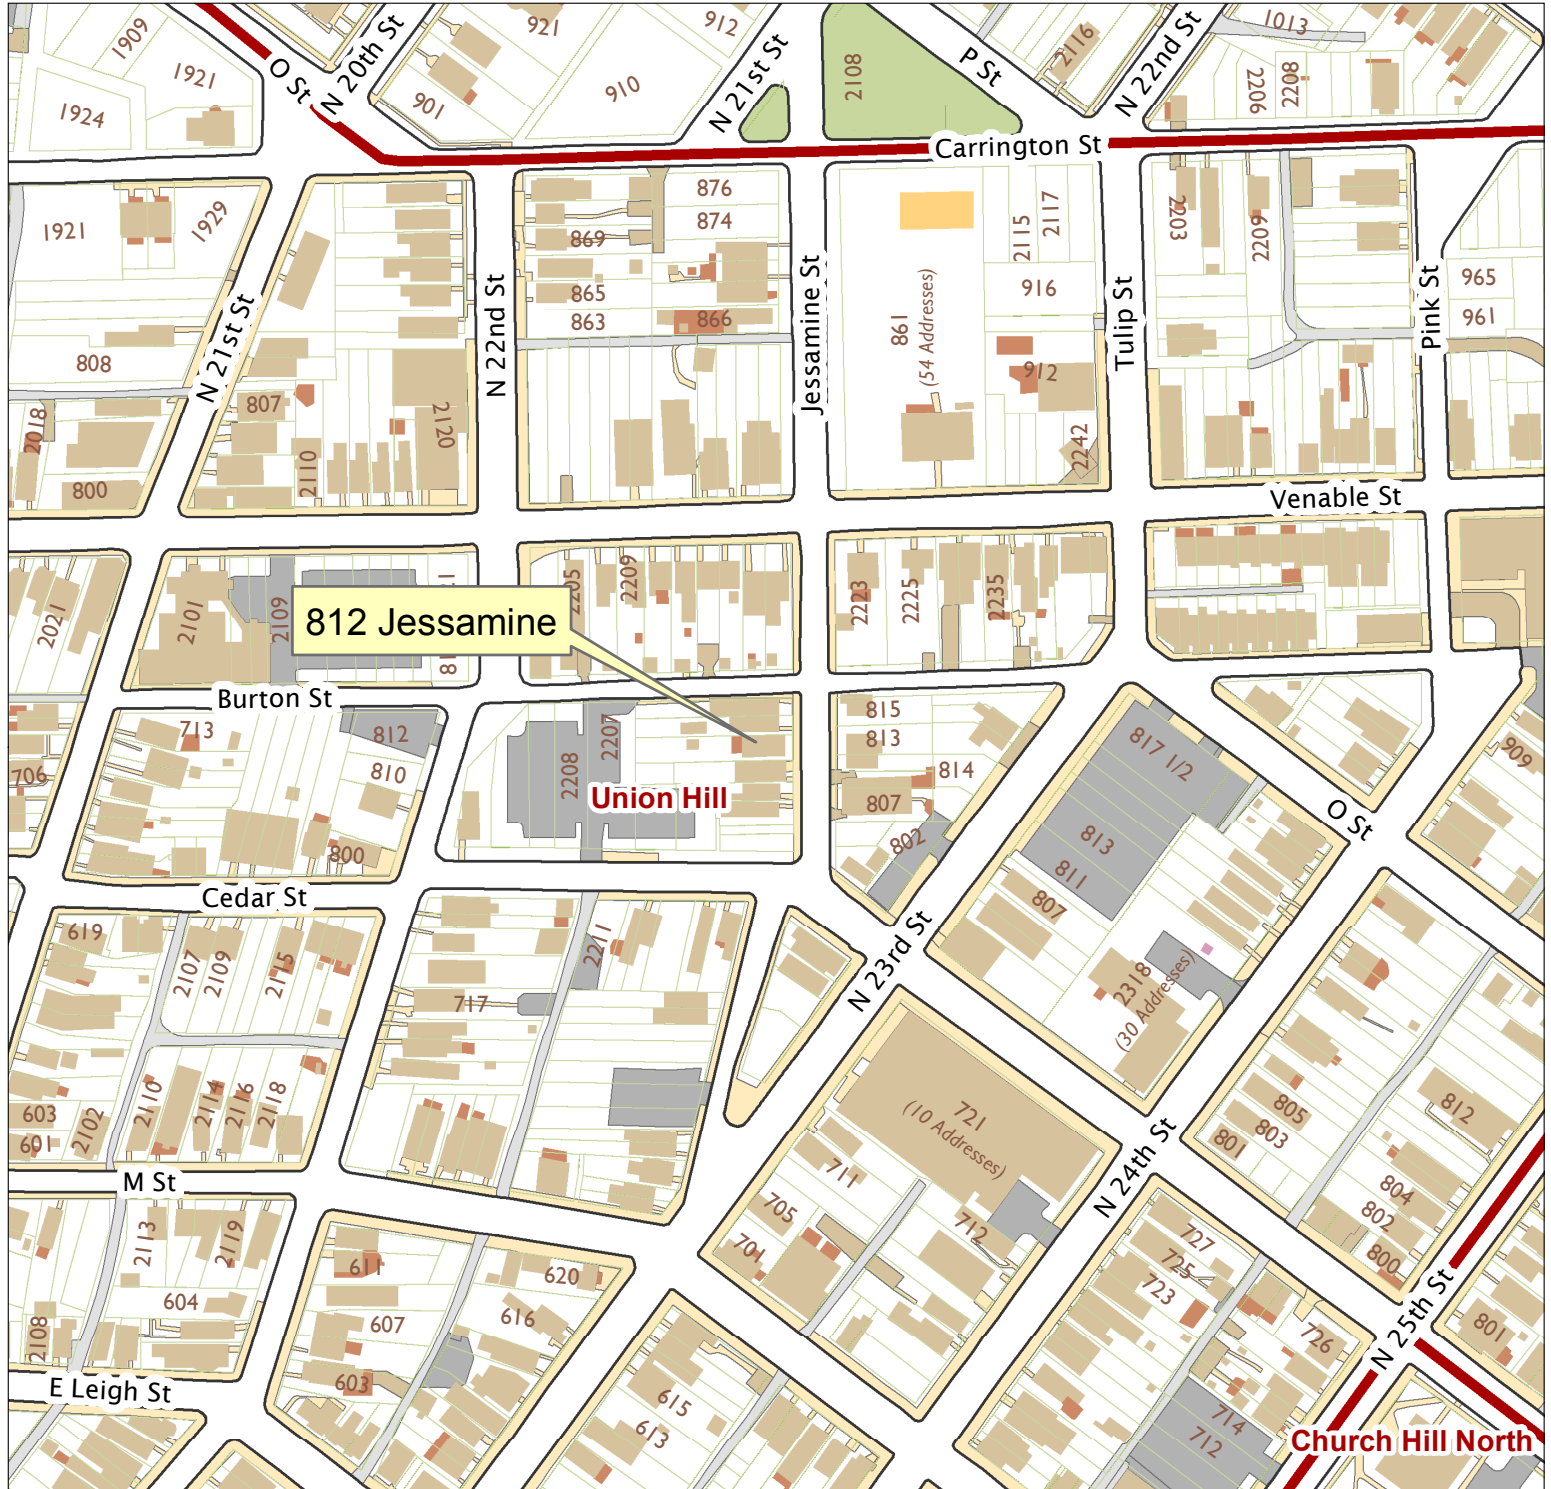

# 812 Jessamine Street

City of Richmond, VA

Geographic Information Systems

812 Jessamine

Union Hill

Church Hill North

1 inch = 200 feet

Map printed by jeffricr on 2017.10.06.

Document Path: \\Dit-file02-pv\commdev\S\PDR\Planning & Preservation\CAR\Applications\Base Maps\Base Map.mxd

Disclaimer:  
The City of Richmond assumes no liability either for any errors, omissions, or inaccuracies in the information provided regardless of the cause of such or for any decision made, action taken, or action not taken by the user in reliance upon any maps or information provided herein.

Location Reference