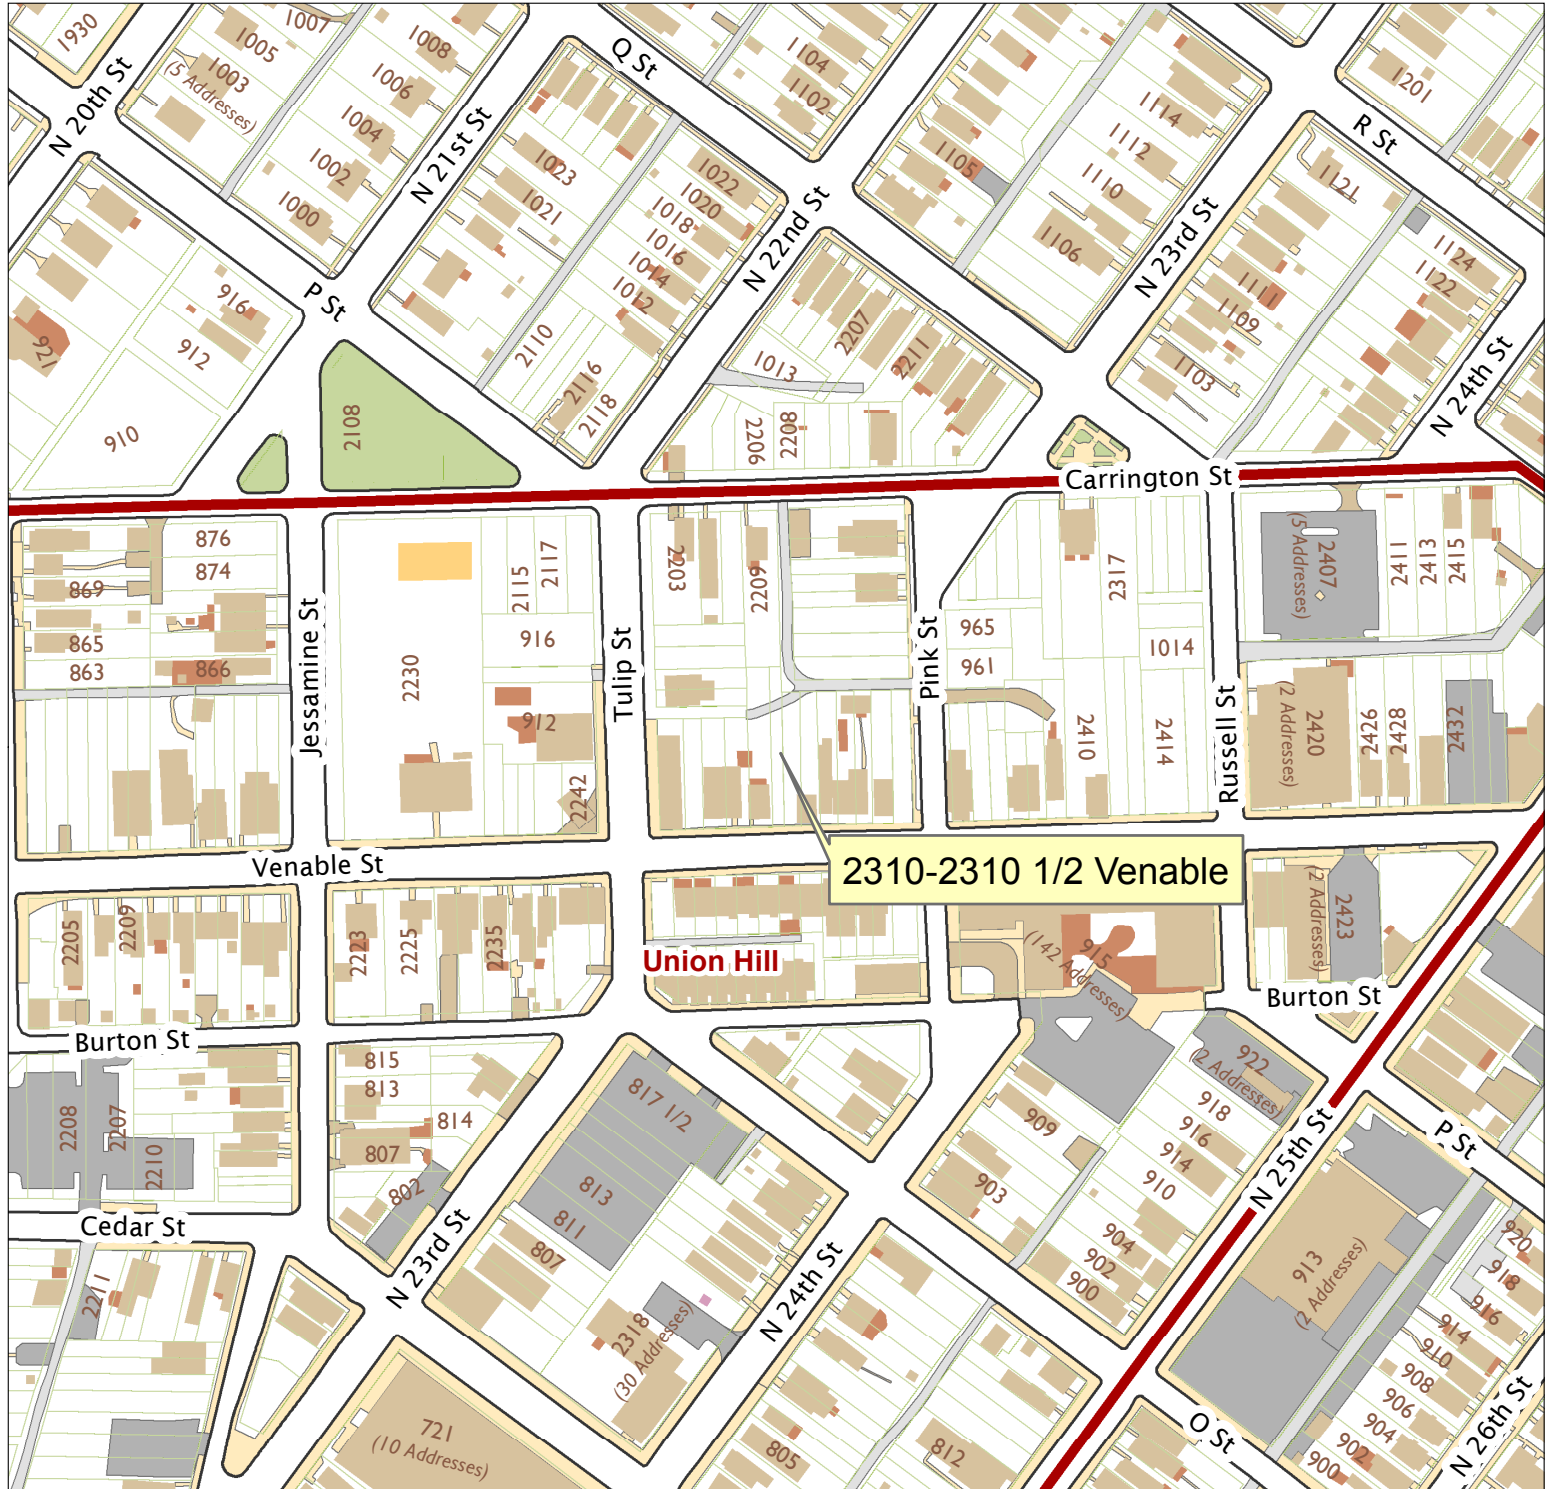

# 2310- 2310 1/2 Venable Street

City of Richmond, VA

Geographic Information Systems

Map printed by jeffricr on 2017.05.03.

Document Path: \\Dit-file02-pv\commdev\S\PDR\Planning & Preservation\CAR\Applications\Base Maps\Base Map.mxd

Disclaimer:  
The City of Richmond assumes no liability either for any errors, omissions, or inaccuracies in the information provided regardless of the cause of such or for any decision made, action taken, or action not taken by the user in reliance upon any maps or information provided herein.