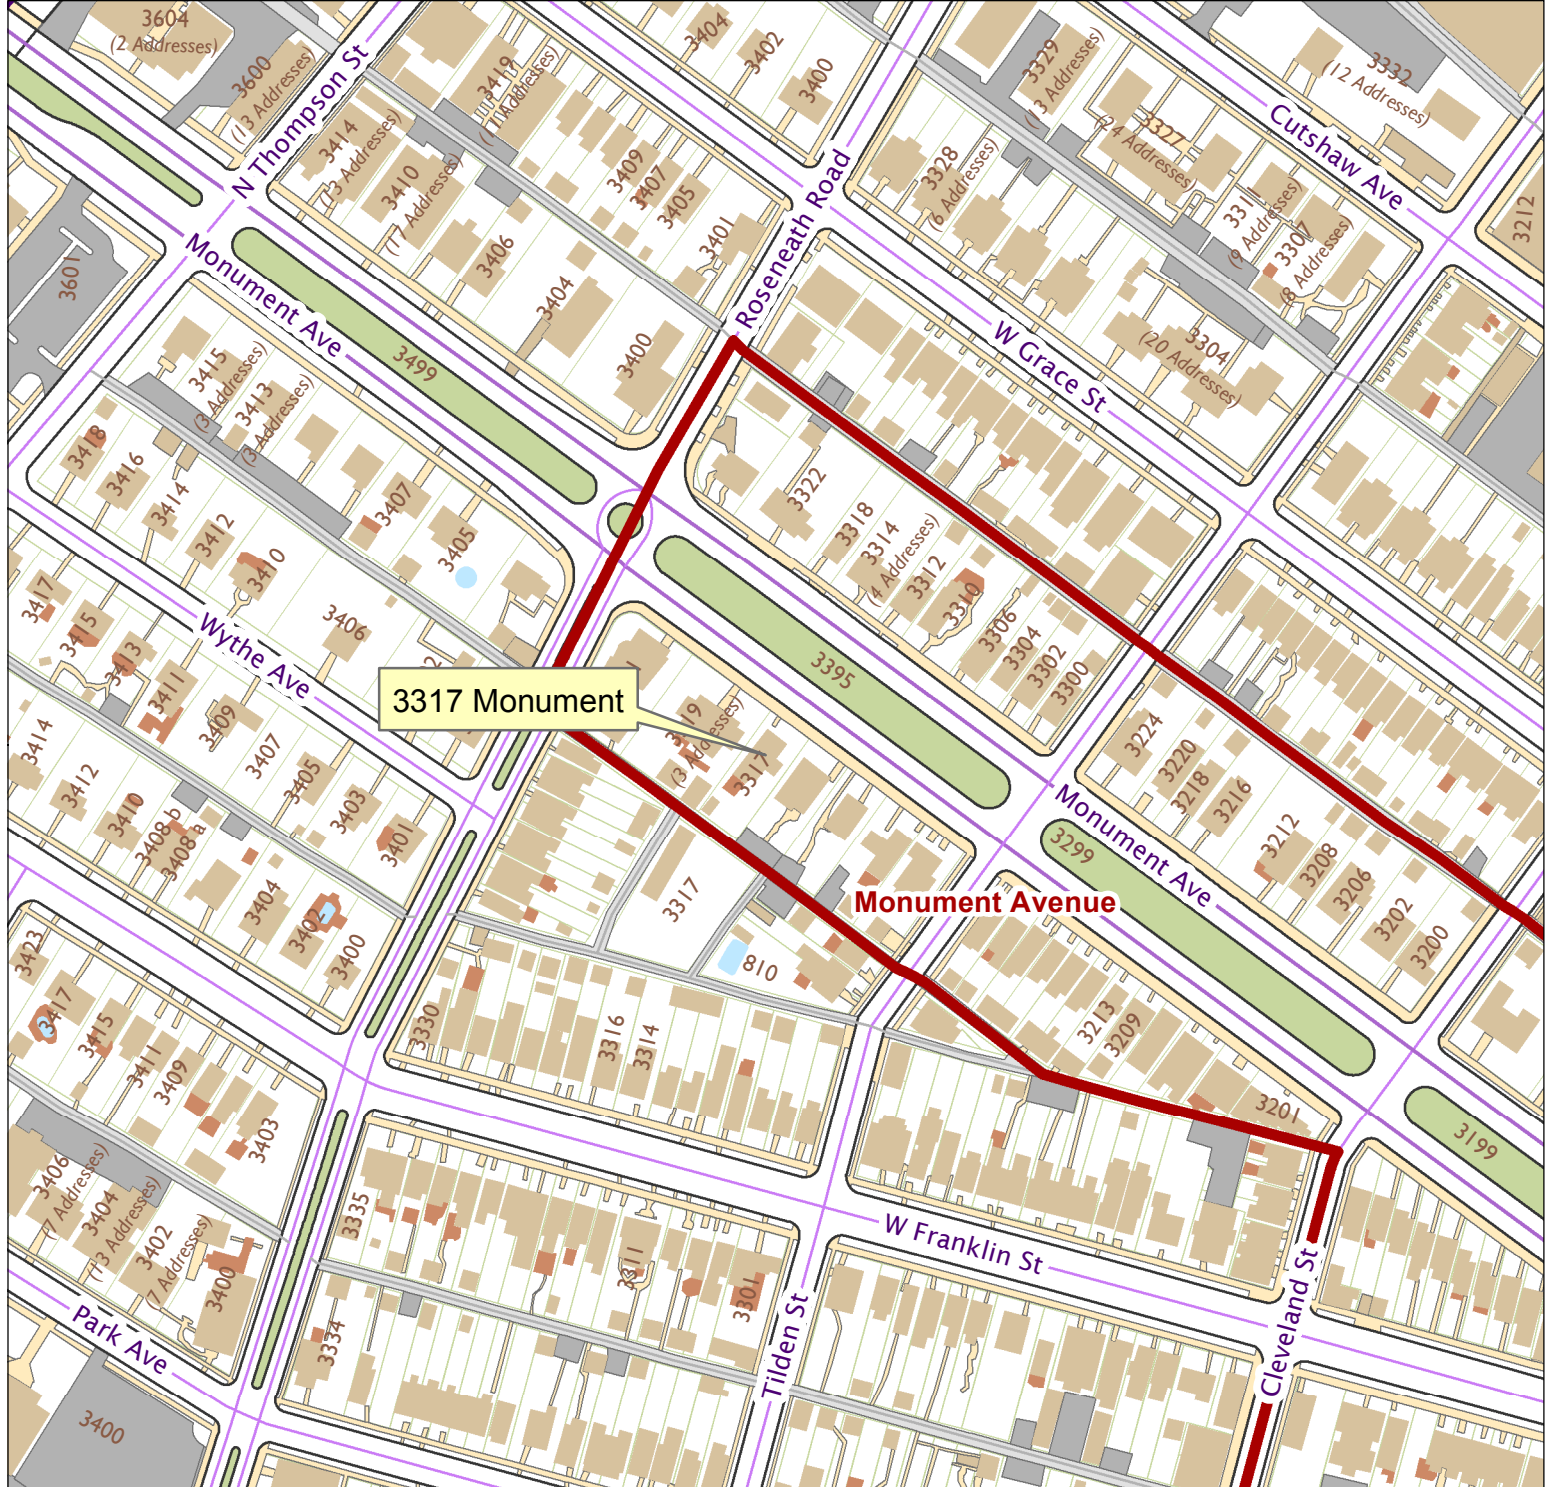

3317 Monument Avenue

City of Richmond, VA

Geographic Information Systems

3317 Monument

Monument Avenue

Map printed by palmquwd on 2014.10.10.

Document Path: G:\PDR\Planning & Preservation\CAR\Applications\Base Maps\Base Map.mxd

Disclaimer:
The City of Richmond assumes no liability either for any errors, omissions, or inaccuracies in the information provided regardless of the cause of such or for any decision made, action taken, or action not taken by the user in reliance upon any maps or information provided herein.