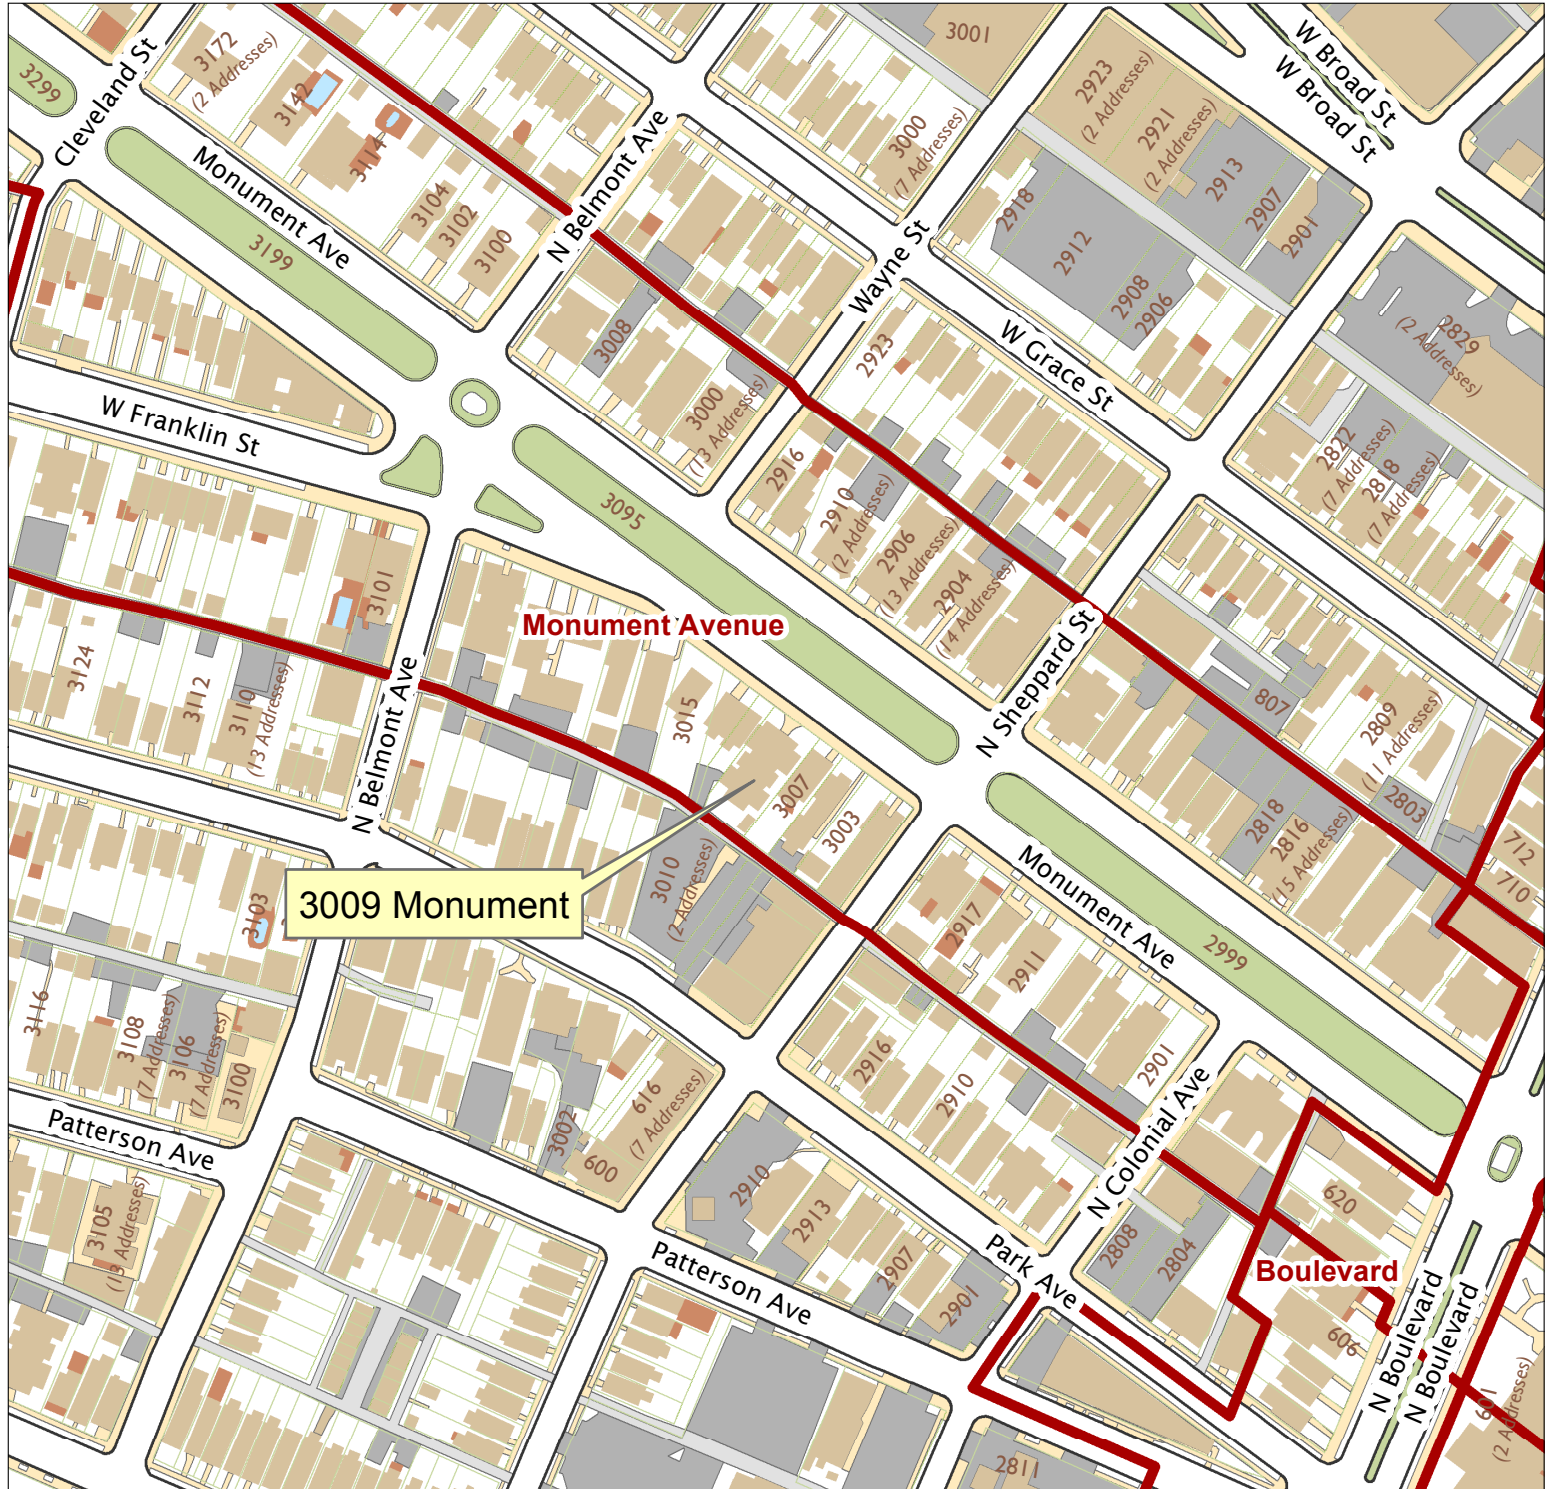

# 3009 Monument Avenue

City of Richmond, VA

Geographic Information Systems

3009 Monument

1 inch = 200 feet

Map printed by jeffricr on 2017.06.05.

Document Path: \\Dit-file02-pv\commdev\$\PDR\Planning & Preservation\CAR\Applications\Base Maps\Base Map.mxd

Disclaimer:  
The City of Richmond assumes no liability either for any errors, omissions, or inaccuracies in the information provided regardless of the cause of such or for any decision made, action taken, or action not taken by the user in reliance upon any maps or information provided herein.

Location Reference