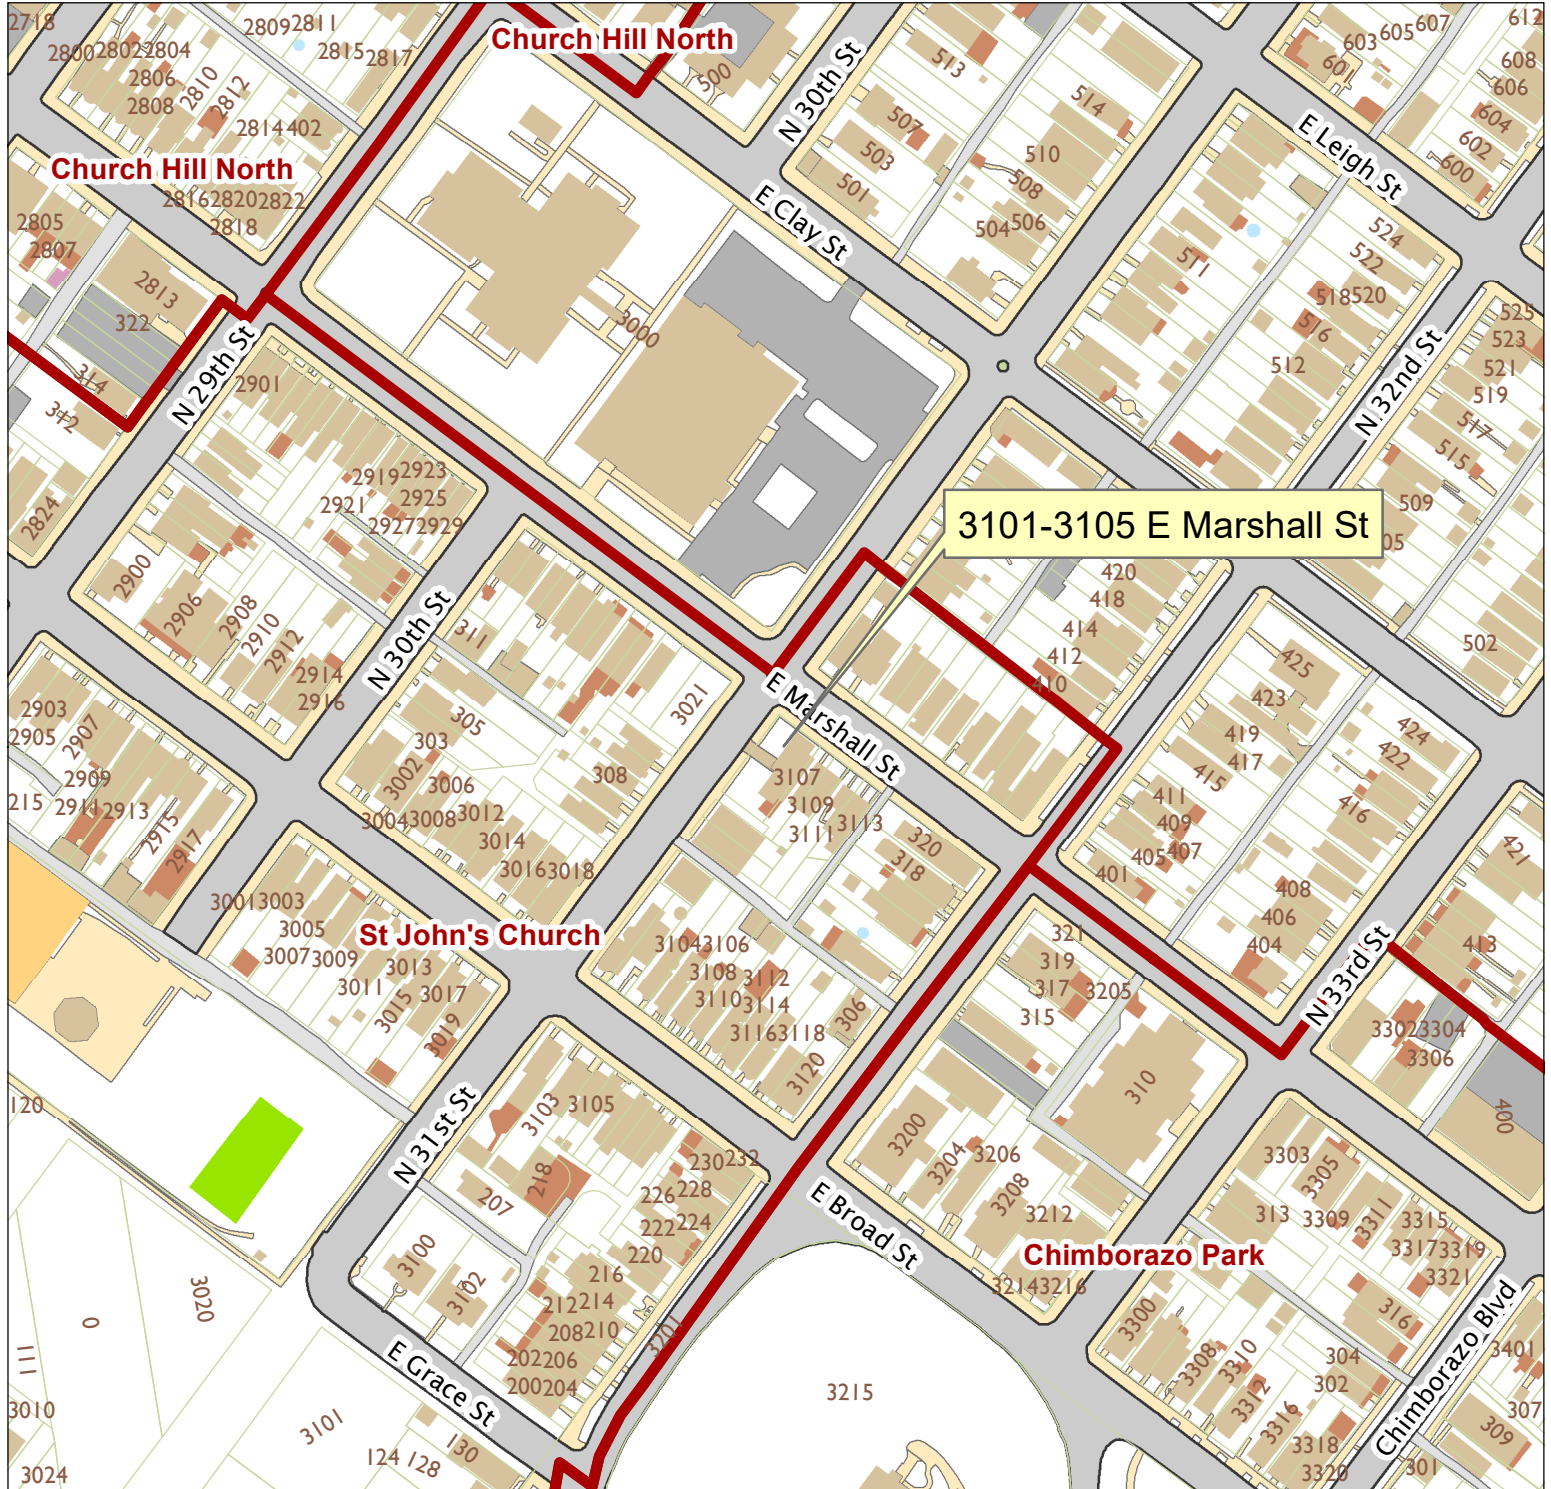

3101-3105 East Marshall Street

City of Richmond, VA

Geographic Information Systems

1 inch = 200 feet

Map printed by jonescl2 on 2019.03.07.

Document Path: G:\PDR\Planning & Preservation\CAR\Meetings\00 Current Meeting\Base Maps\Tools\Base Map.mxd

Disclaimer:

The City of Richmond assumes no liability either for any errors, omissions, or inaccuracies in the information provided regardless of the cause of such or for any decision made, action taken, or action not taken by the user in reliance upon any maps or information provided herein.

Location Reference