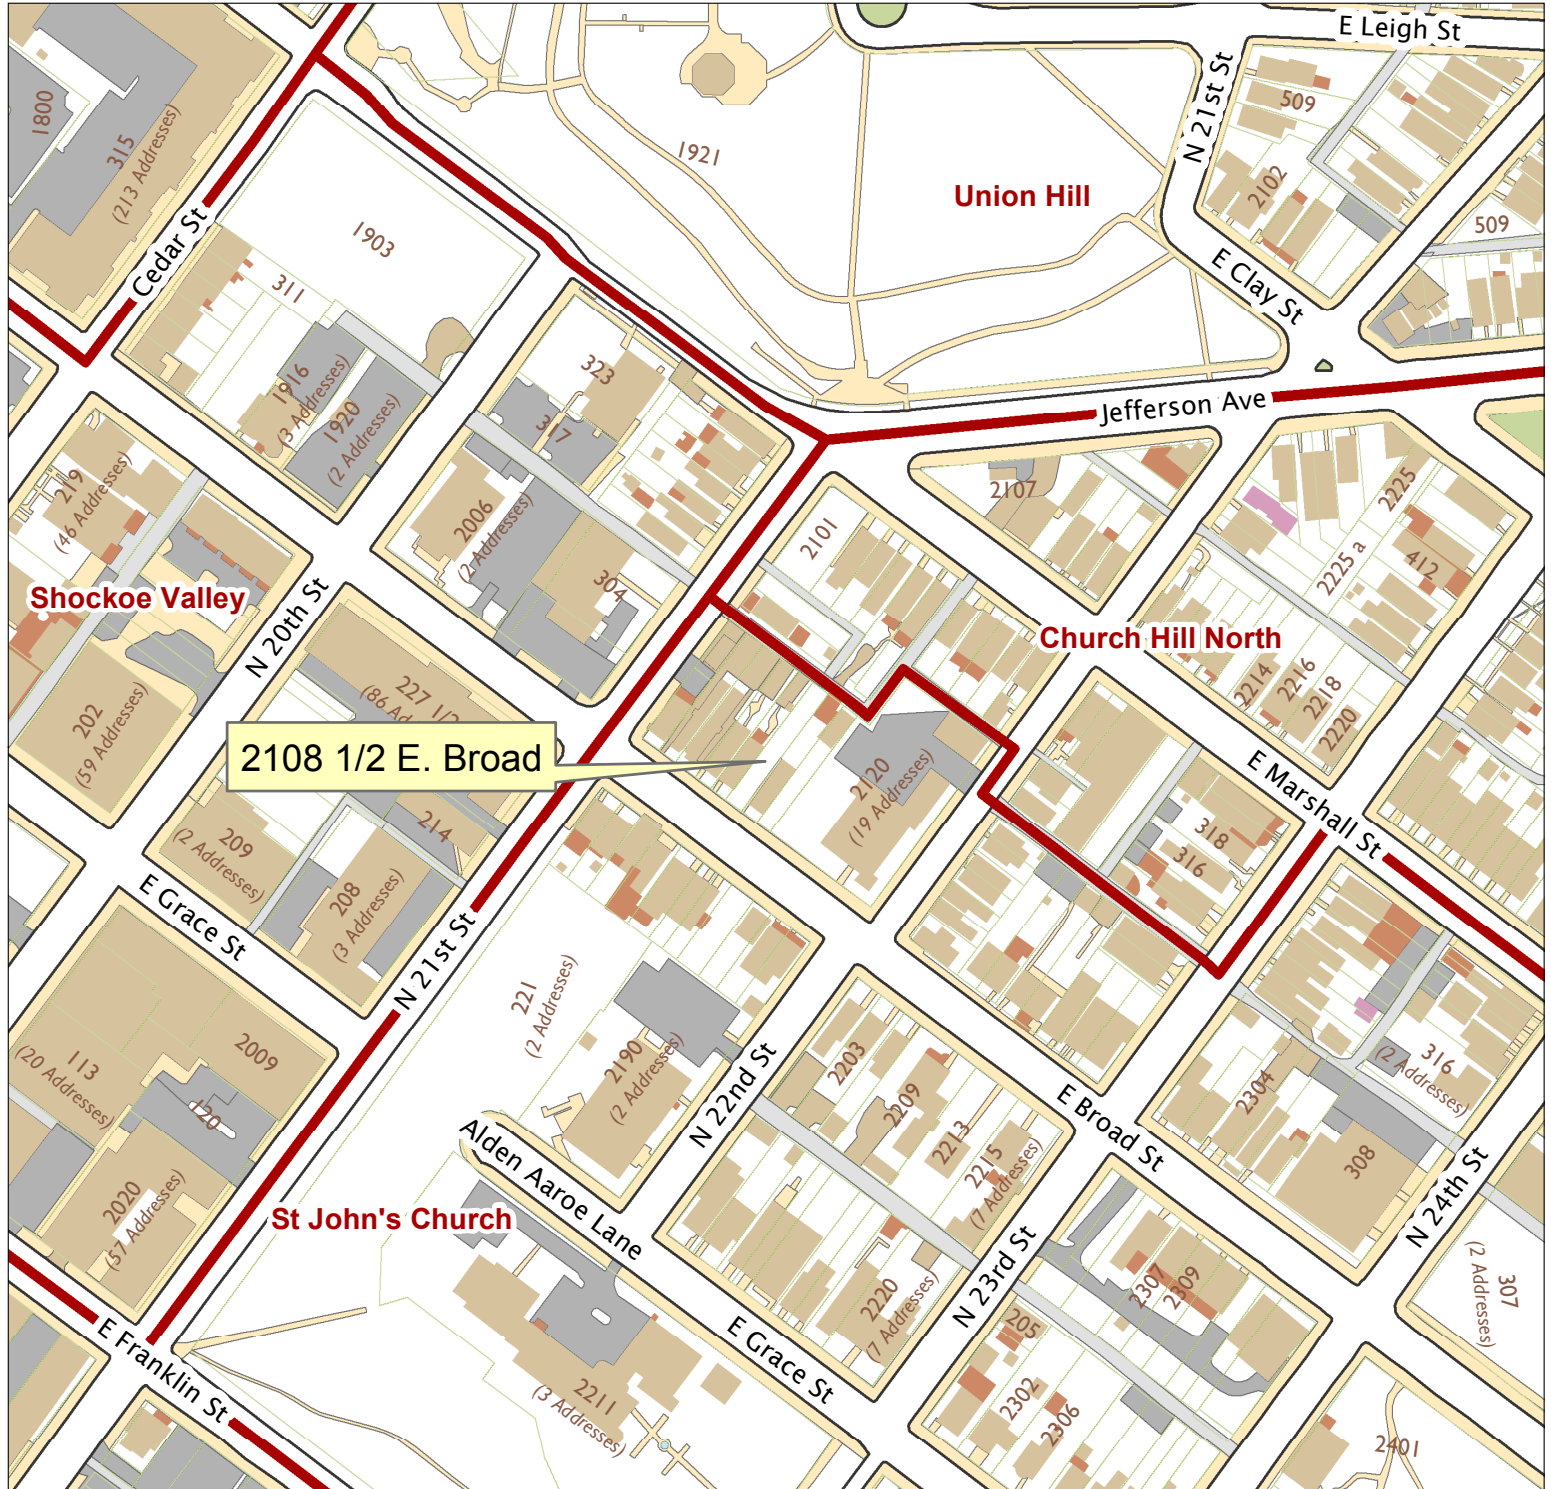

2108 1/2 E. Broad Street

City of Richmond, VA

Geographic Information Systems

1 inch = 200 feet

Map printed by jeffricr on 2017.10.06.

Document Path: \\Dit-file02-pv\commdev\S\PDR\Planning & Preservation\CAR\Applications\Base Maps\Base Map.mxd

Disclaimer:

The City of Richmond assumes no liability either for any errors, omissions, or inaccuracies in the information provided regardless of the cause of such or for any decision made, action taken, or action not taken by the user in reliance upon any maps or information provided herein.

Location Reference