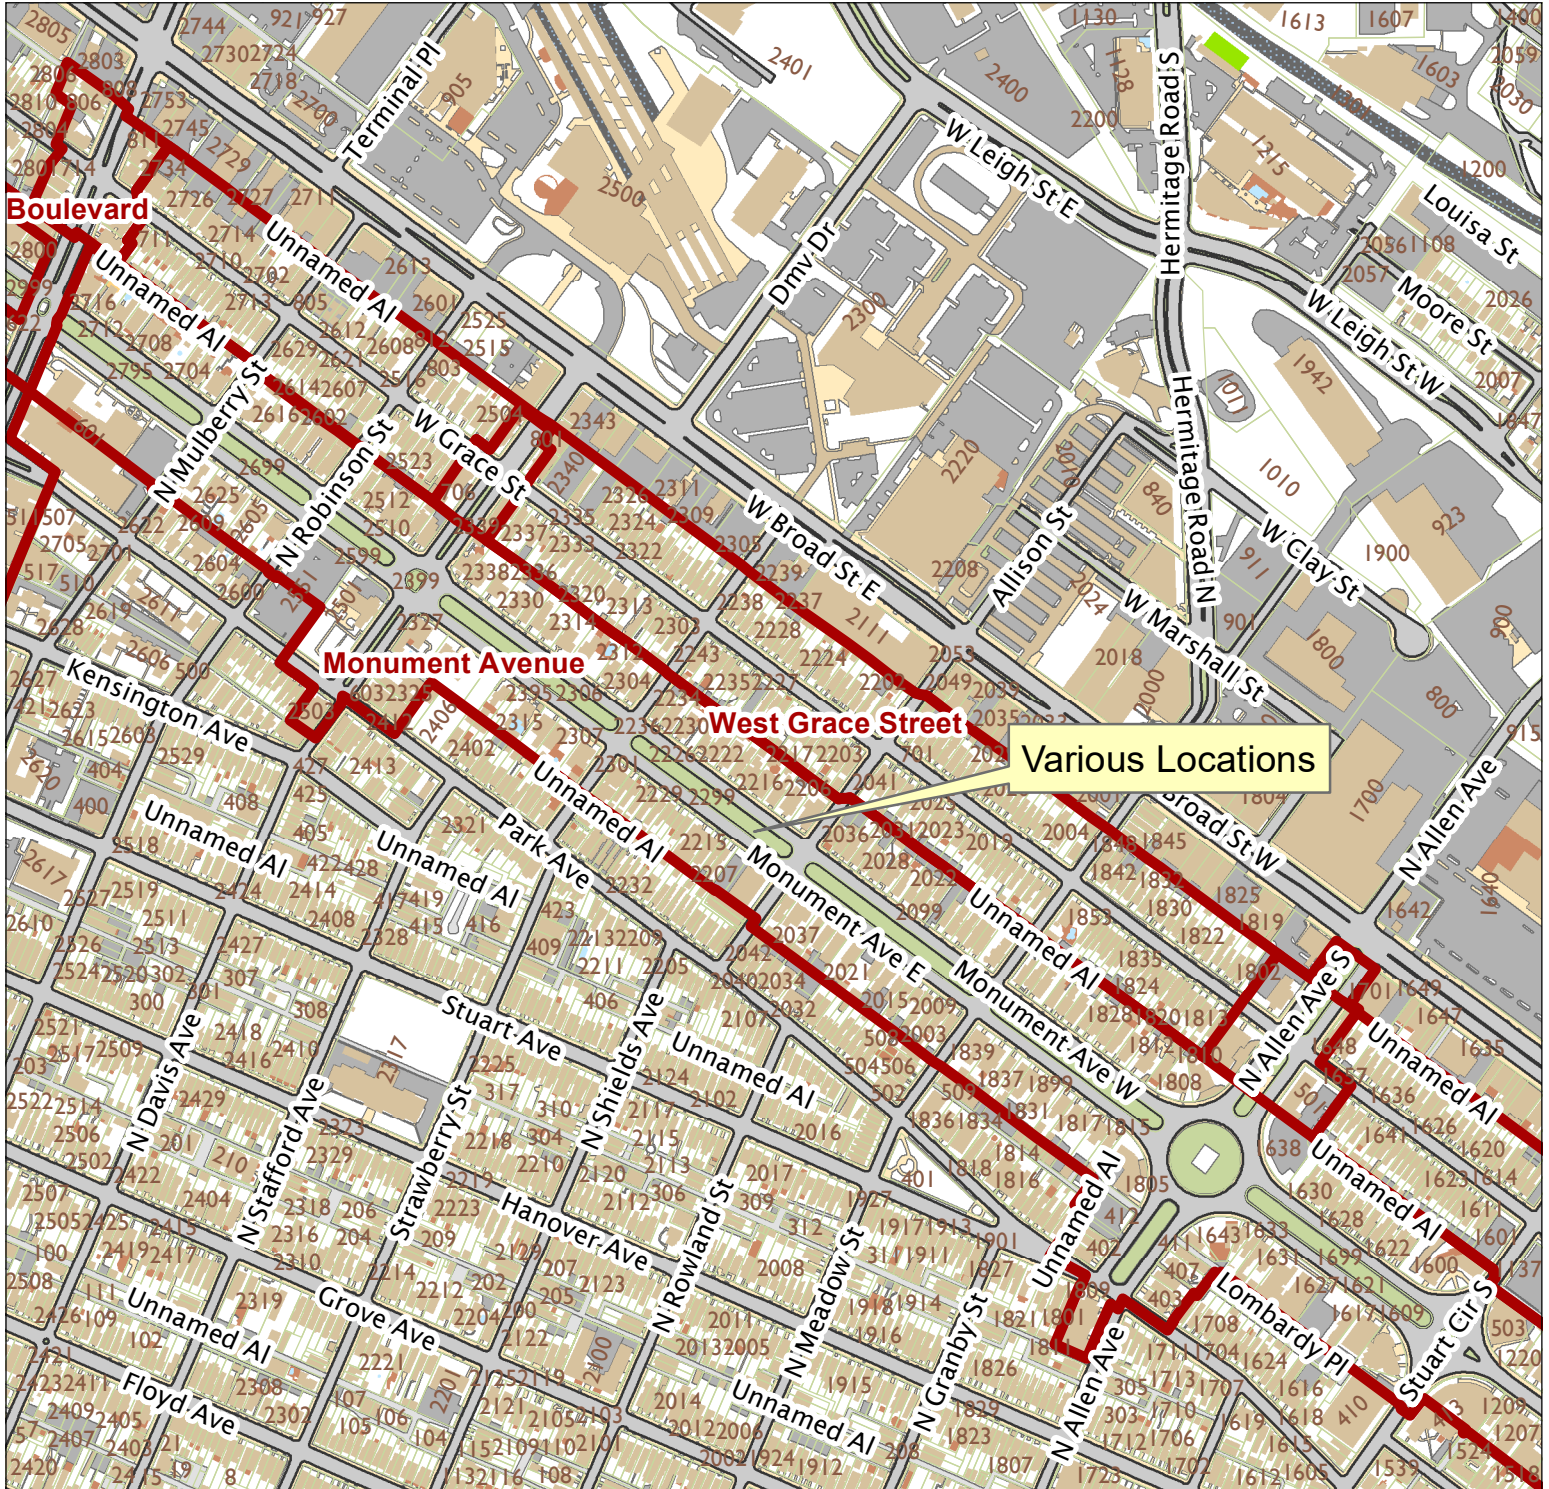

Monument Avenue - Various locations

City of Richmond, VA
Geographic Information Systems

Map printed by jonescl2 on 2019.03.07.

Document Path: G:\PDR\Planning & Preservation\CAR\Meetings\00 Current Meeting\Base Maps\Tools\Base Map.mxd

Disclaimer:
The City of Richmond assumes no liability either for any errors, omissions, or inaccuracies in the information provided regardless of the cause of such or for any decision made, action taken, or action not taken by the user in reliance upon any maps or information provided herein.