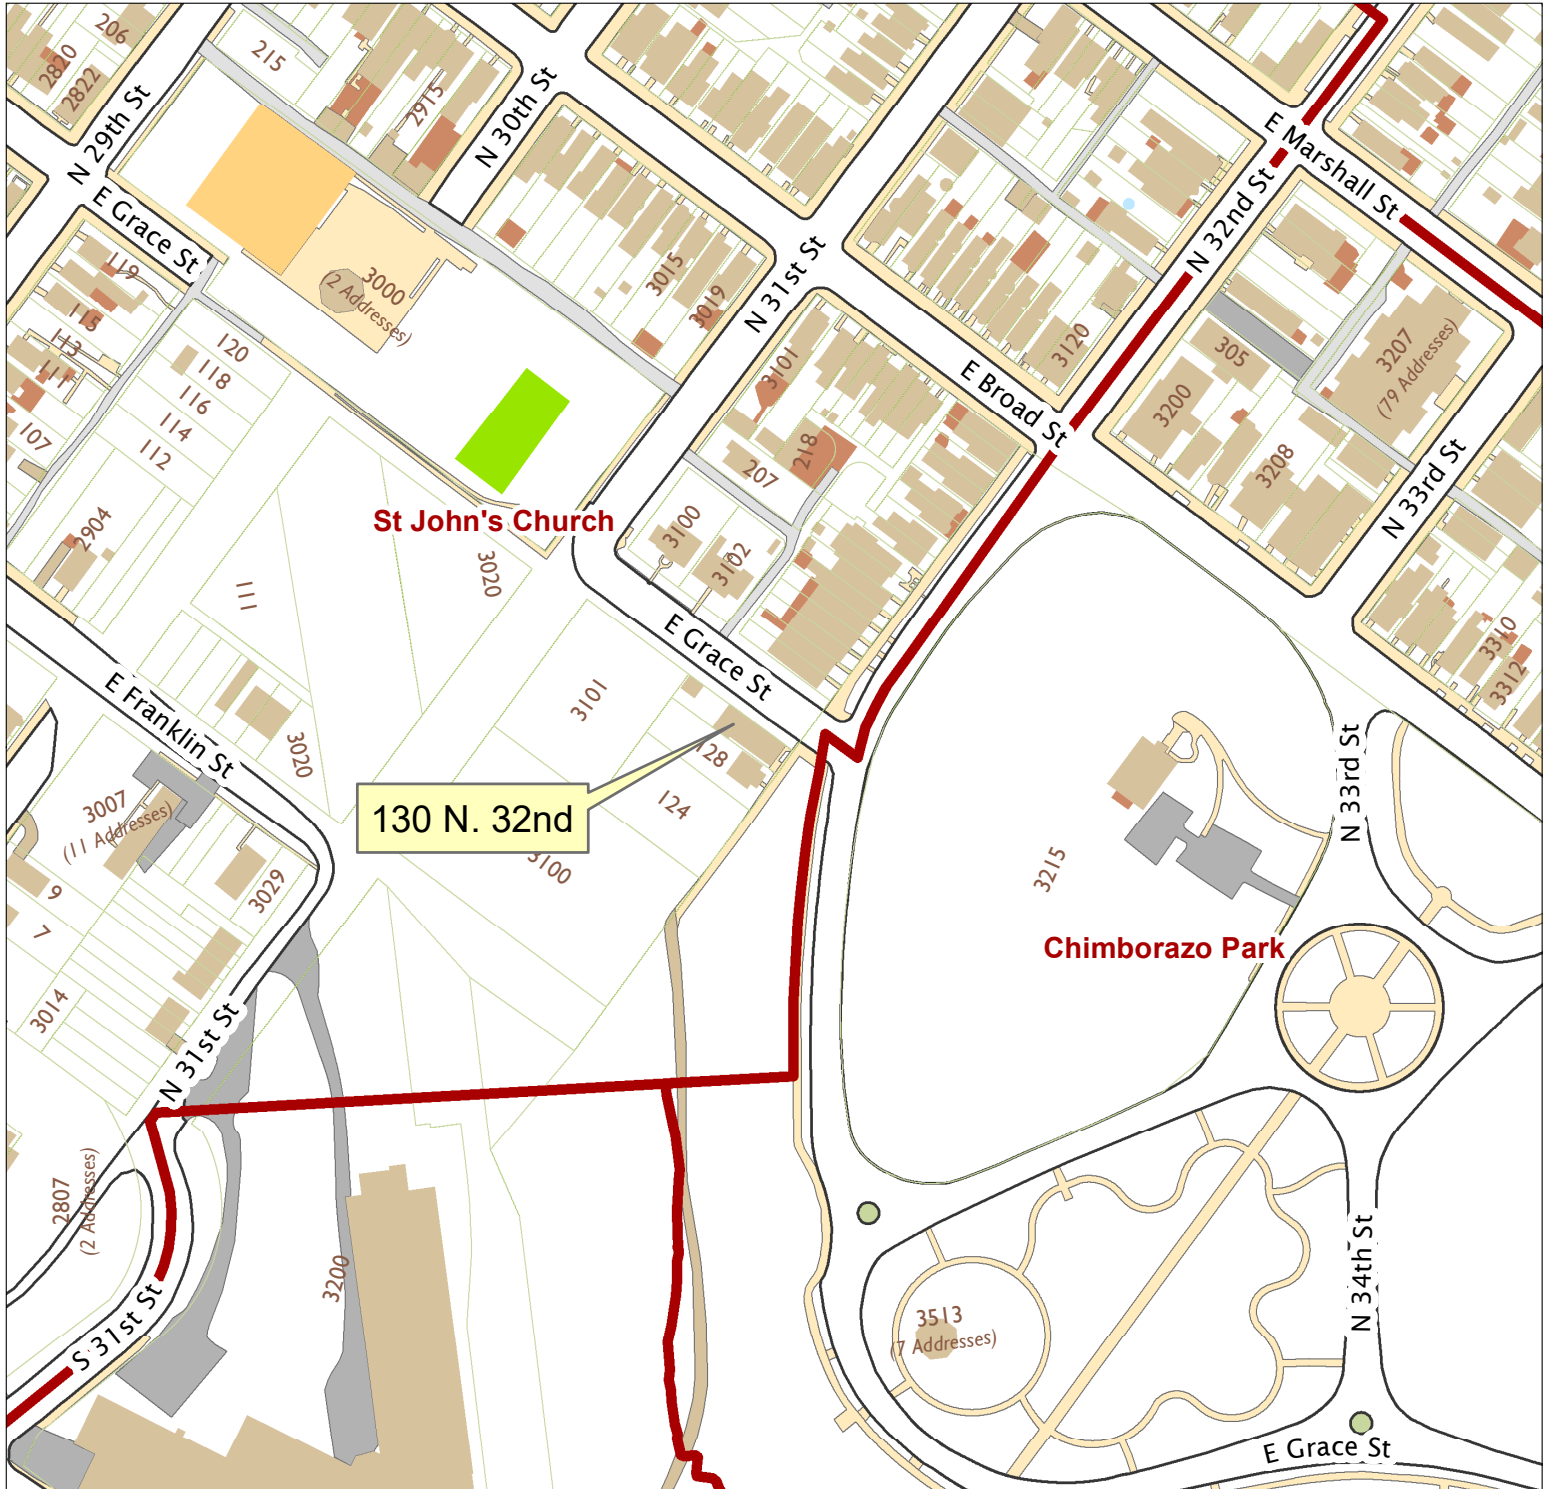

130 N. 32nd Street

City of Richmond, VA

Geographic Information Systems

1 inch = 200 feet

Map printed by jeffricr on 2018.10.04.

Document Path: \\Dit-file02-pv\commdev\$\PDR\Planning & Preservation\CAR\Meetings\00 Current Meeting\Base Maps\Tools\Base Map.mxd

Disclaimer:
The City of Richmond assumes no liability either for any errors, omissions, or inaccuracies in the information provided regardless of the cause of such or for any decision made, action taken, or action not taken by the user in reliance upon any maps or information provided herein.

Location Reference