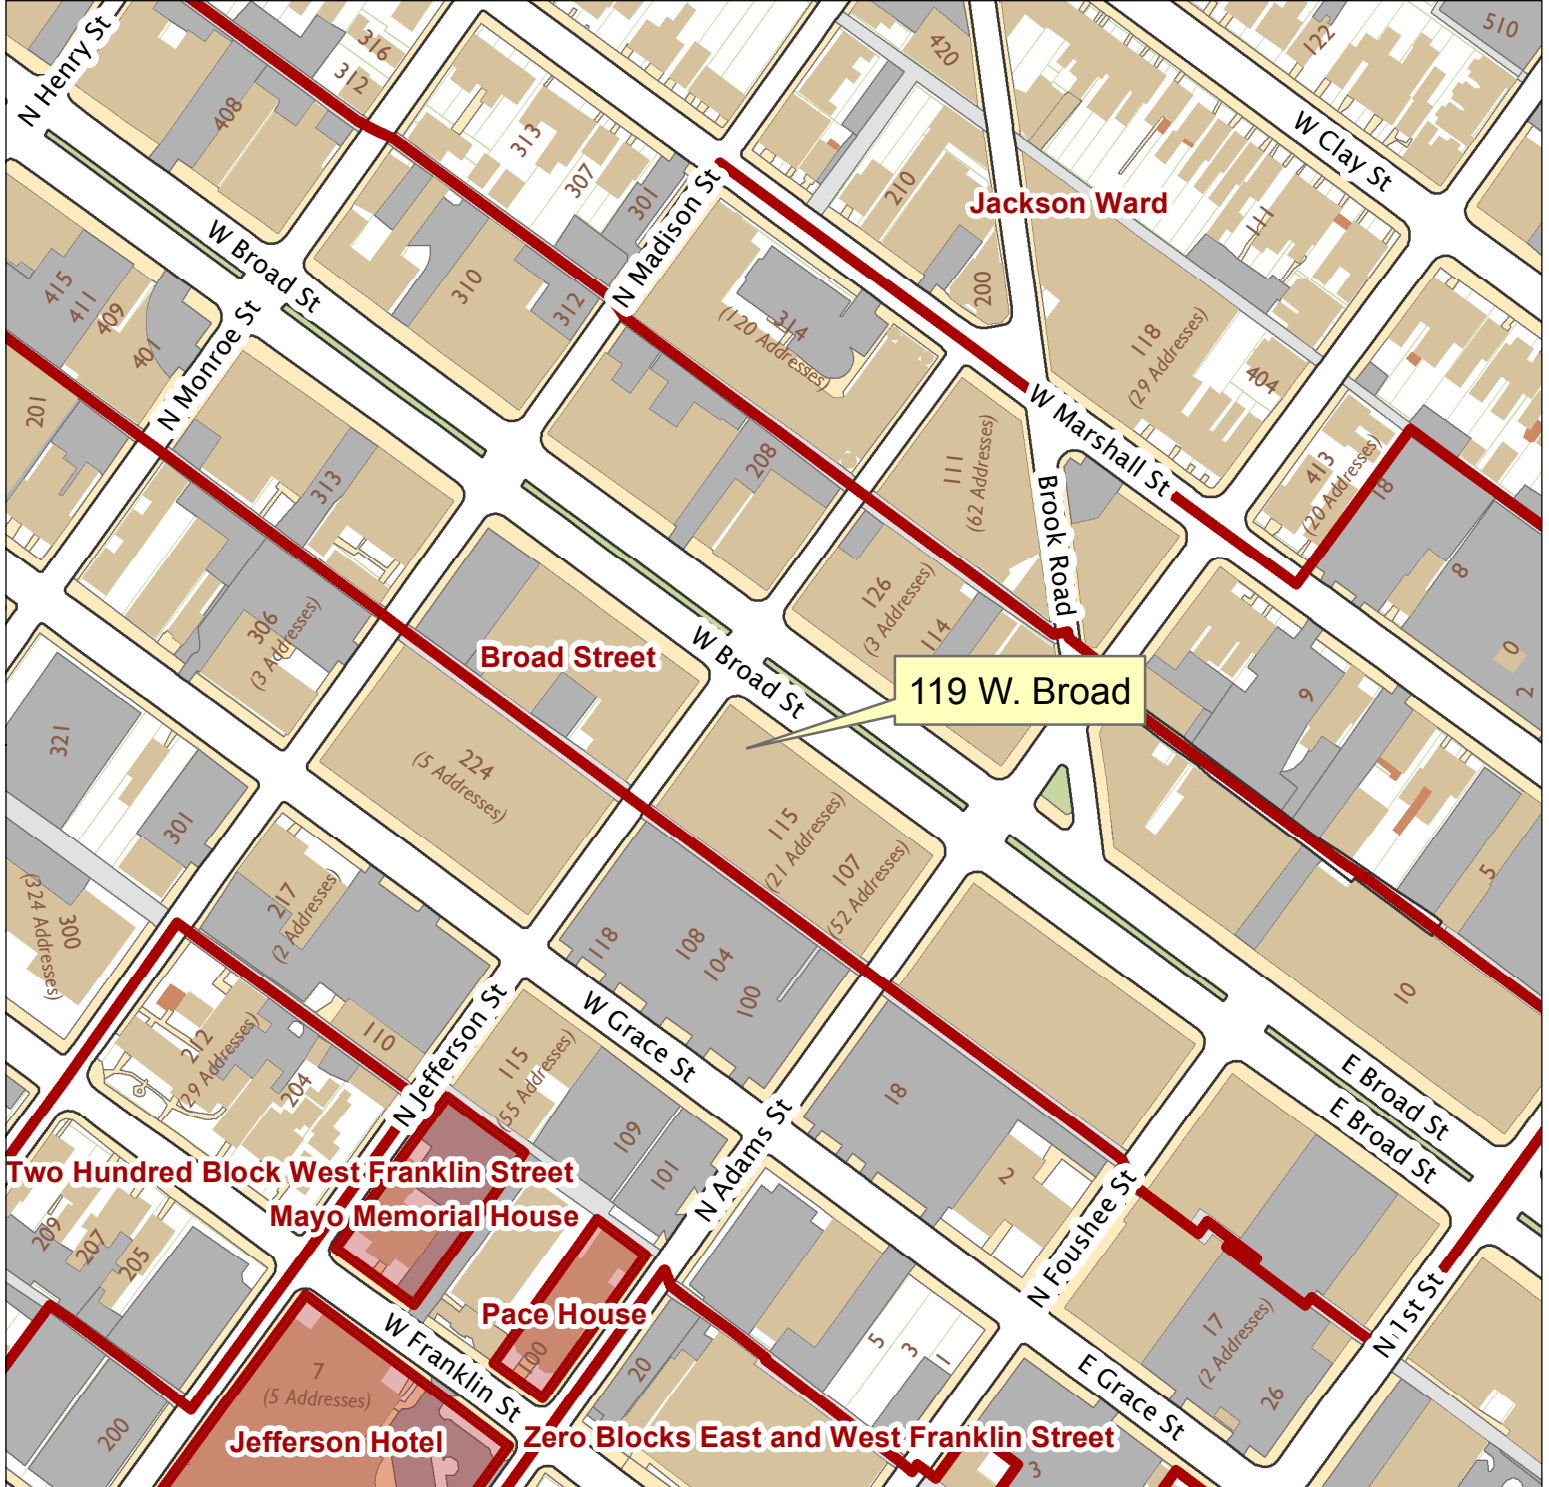

119 W. Broad Street

City of Richmond, VA

Geographic Information Systems

1 inch = 200 feet

Map printed by palmquwd on 2016.03.10.

Document Path: G:\PDR\Planning & Preservation\CAR\Applications\Base Maps\Base Map.mxd

Disclaimer:

The City of Richmond assumes no liability either for any errors, omissions, or inaccuracies in the information provided regardless of the cause of such or for any decision made, action taken, or action not taken by the user in reliance upon any maps or information provided herein.

Location Reference