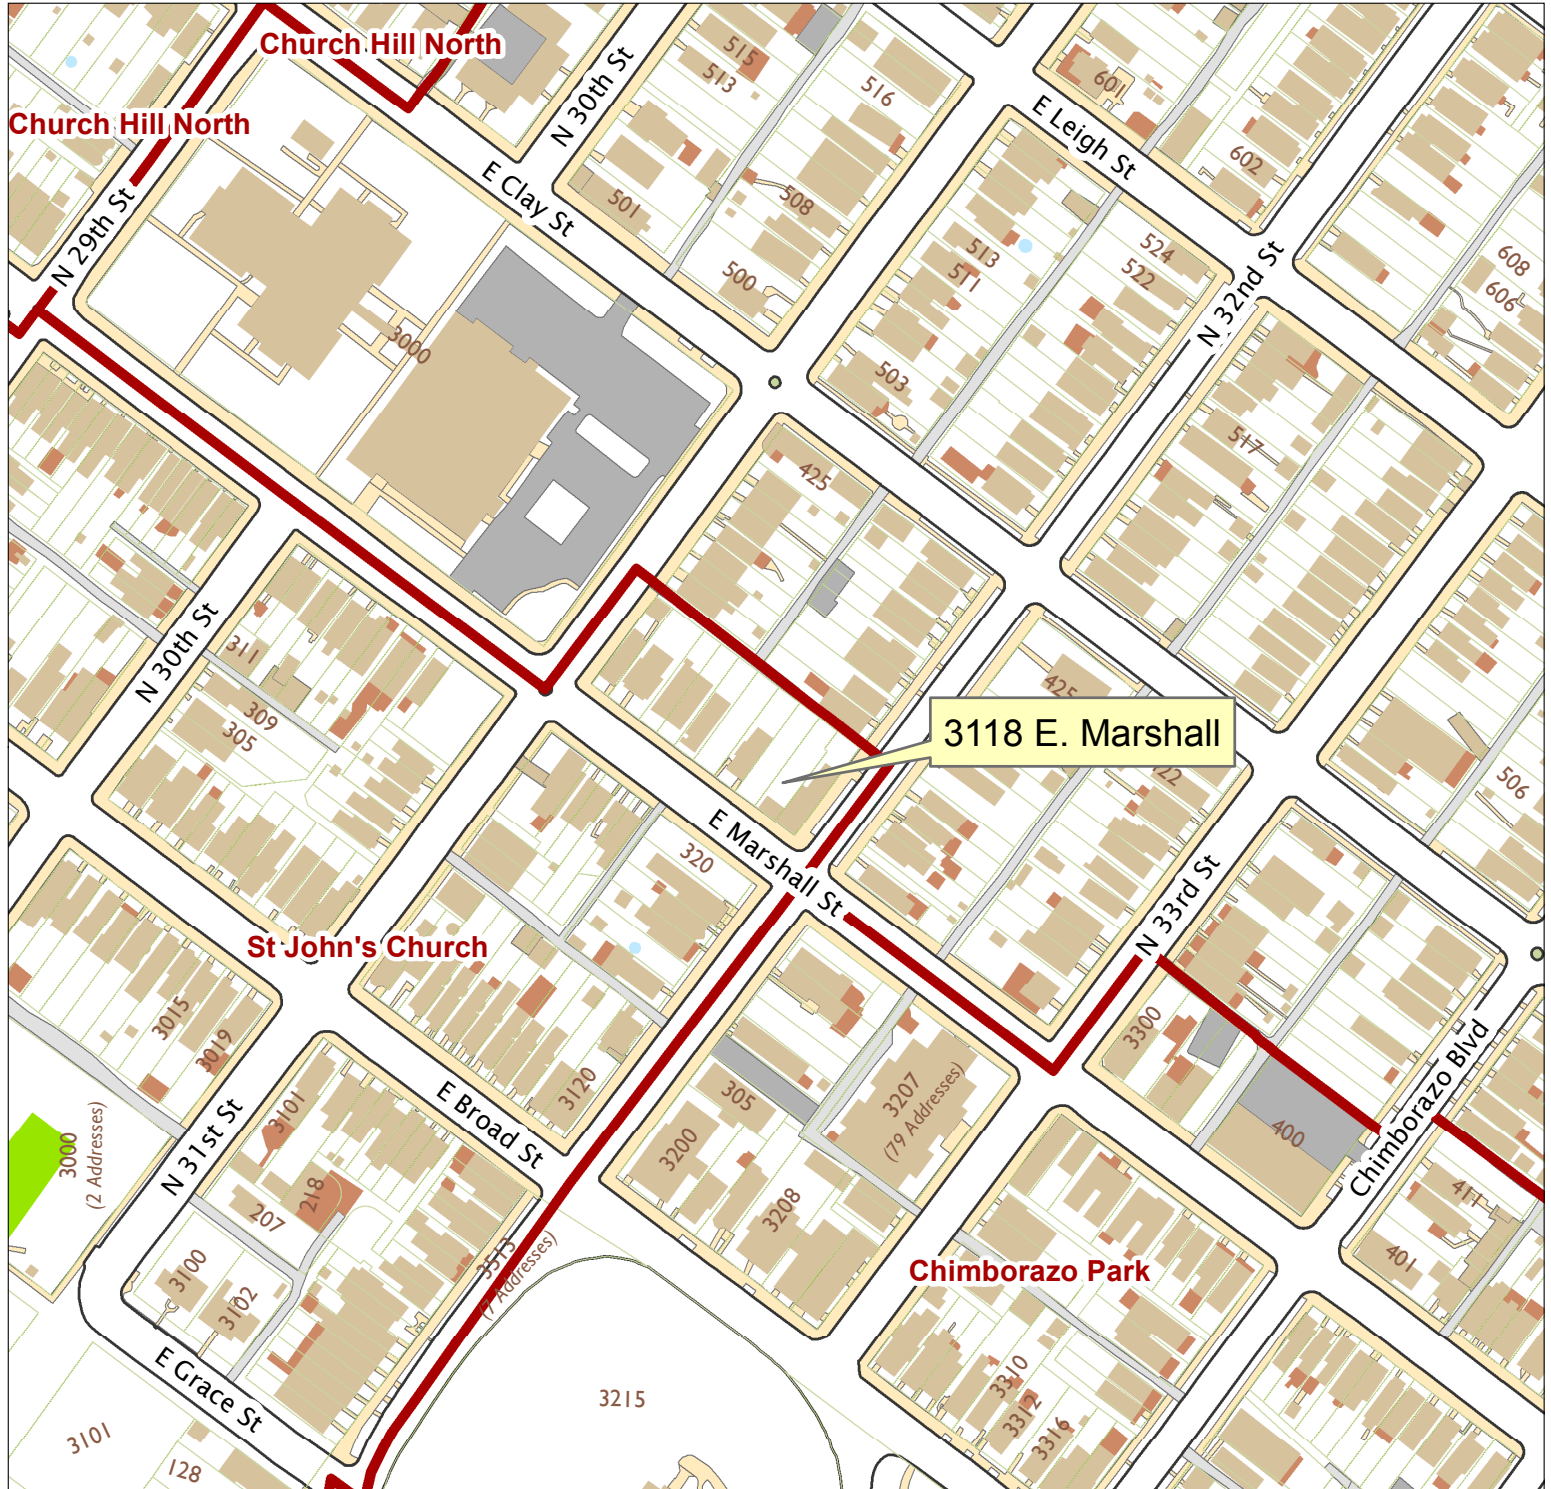

3118 E. Marshall Street

City of Richmond, VA

Geographic Information Systems

Map printed by jeffricr on 2017.08.04.

Document Path: \\Dit-file02-pv\commdev\S\PDR\Planning & Preservation\CAR\Applications\Base Maps\Base Map.mxd

Disclaimer:
The City of Richmond assumes no liability either for any errors, omissions, or inaccuracies in the information provided regardless of the cause of such or for any decision made, action taken, or action not taken by the user in reliance upon any maps or information provided herein.