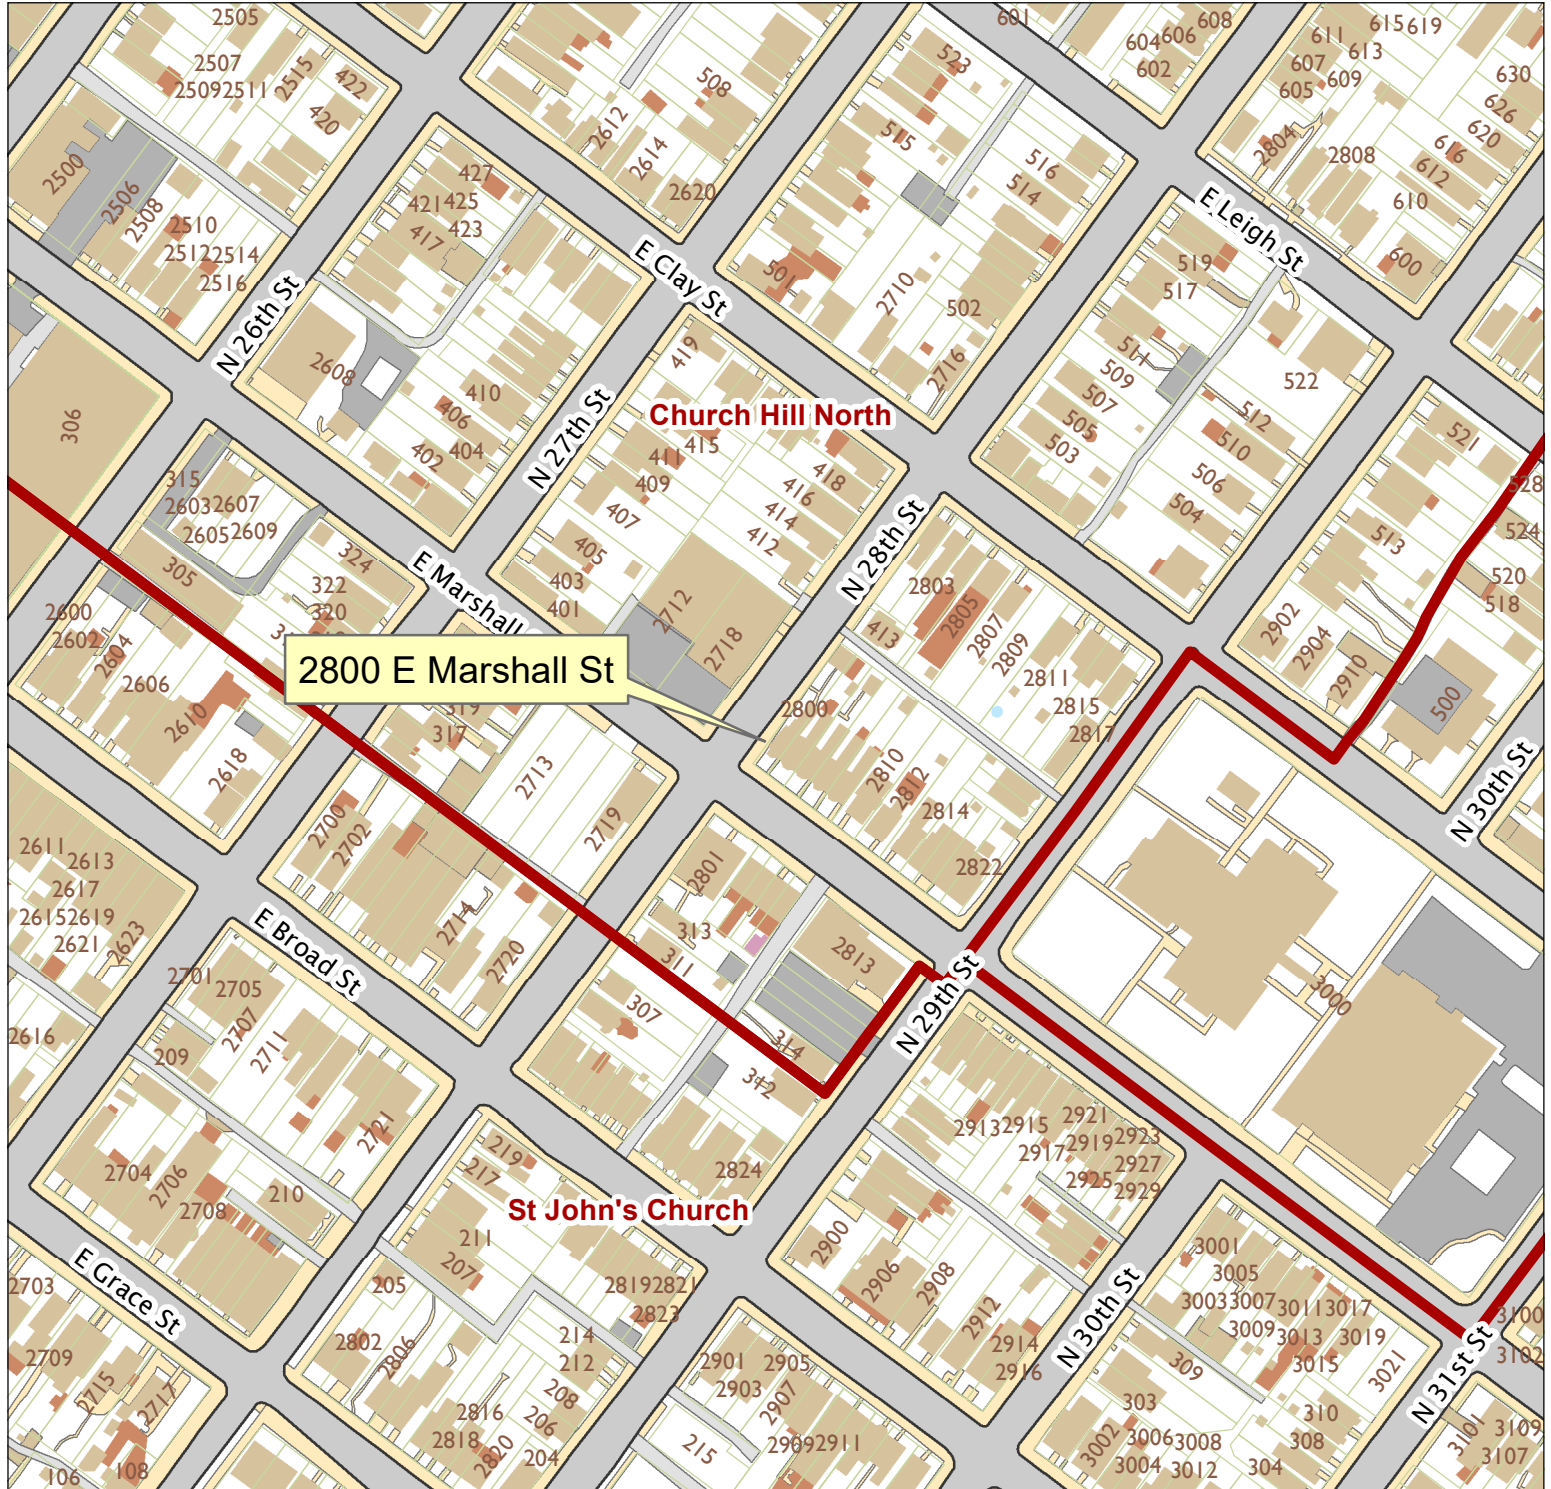

2800 East Marshall Street

City of Richmond, VA

Geographic Information Systems

Map printed by jonescl2 on 2019.03.07.

Document Path: G:\PDR\Planning & Preservation\CAR\Meetings\00 Current Meeting\Base Maps\Tools\Base Map.mxd

Disclaimer:
The City of Richmond assumes no liability either for any errors, omissions, or inaccuracies in the information provided regardless of the cause of such or for any decision made, action taken, or action not taken by the user in reliance upon any maps or information provided herein.