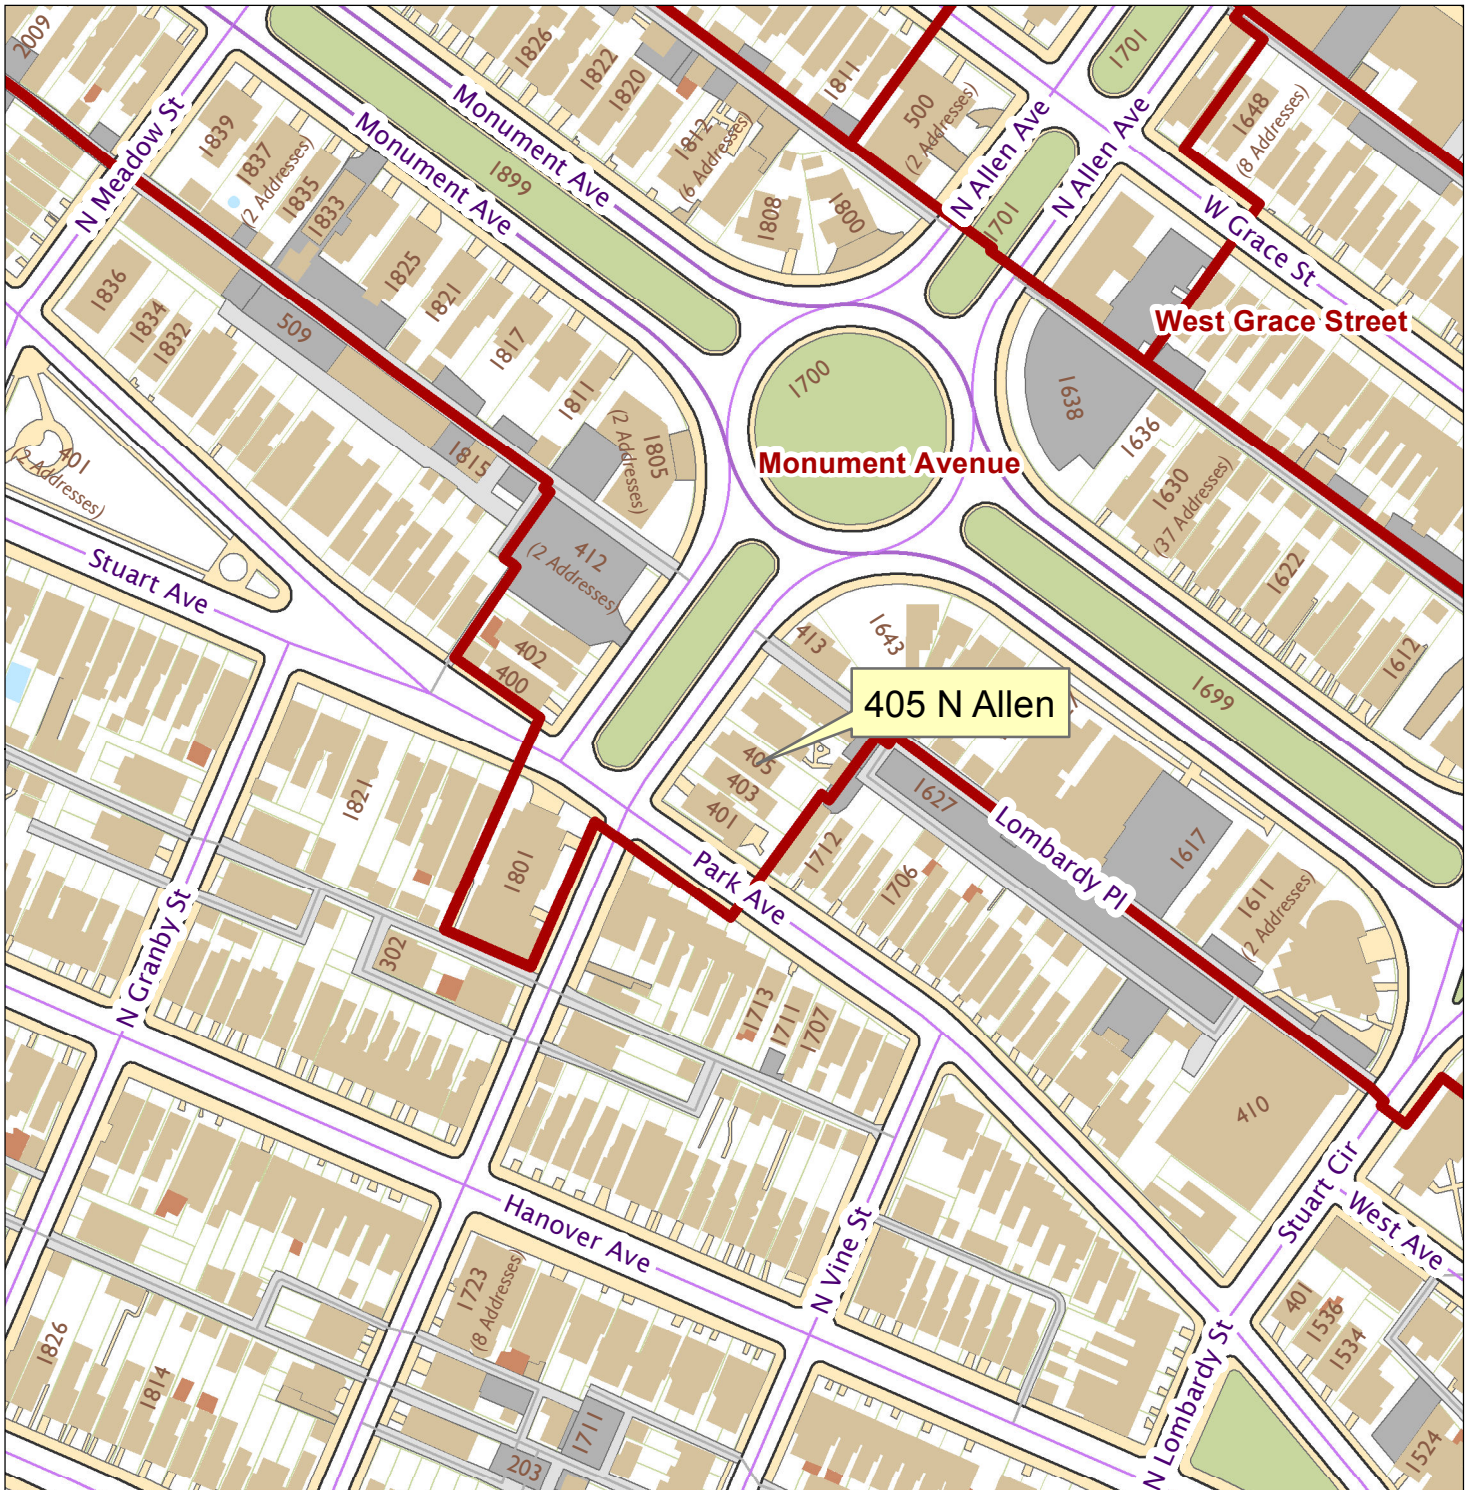

405 N Allen Ave

City of Richmond, VA
Geographic Information Systems

1 inch = 200 feet

Location Reference

Map printed by palmquwd on 2014.08.14.

Document Path: G:\PDR\Planning & Preservation\CAR\Applications\Base Maps\Base Map.mxd

Disclaimer:

The City of Richmond assumes no liability either for any errors, omissions, or inaccuracies in the information provided regardless of the cause of such or for any decision made, action taken, or action not taken by the user in reliance upon any maps or information provided herein.