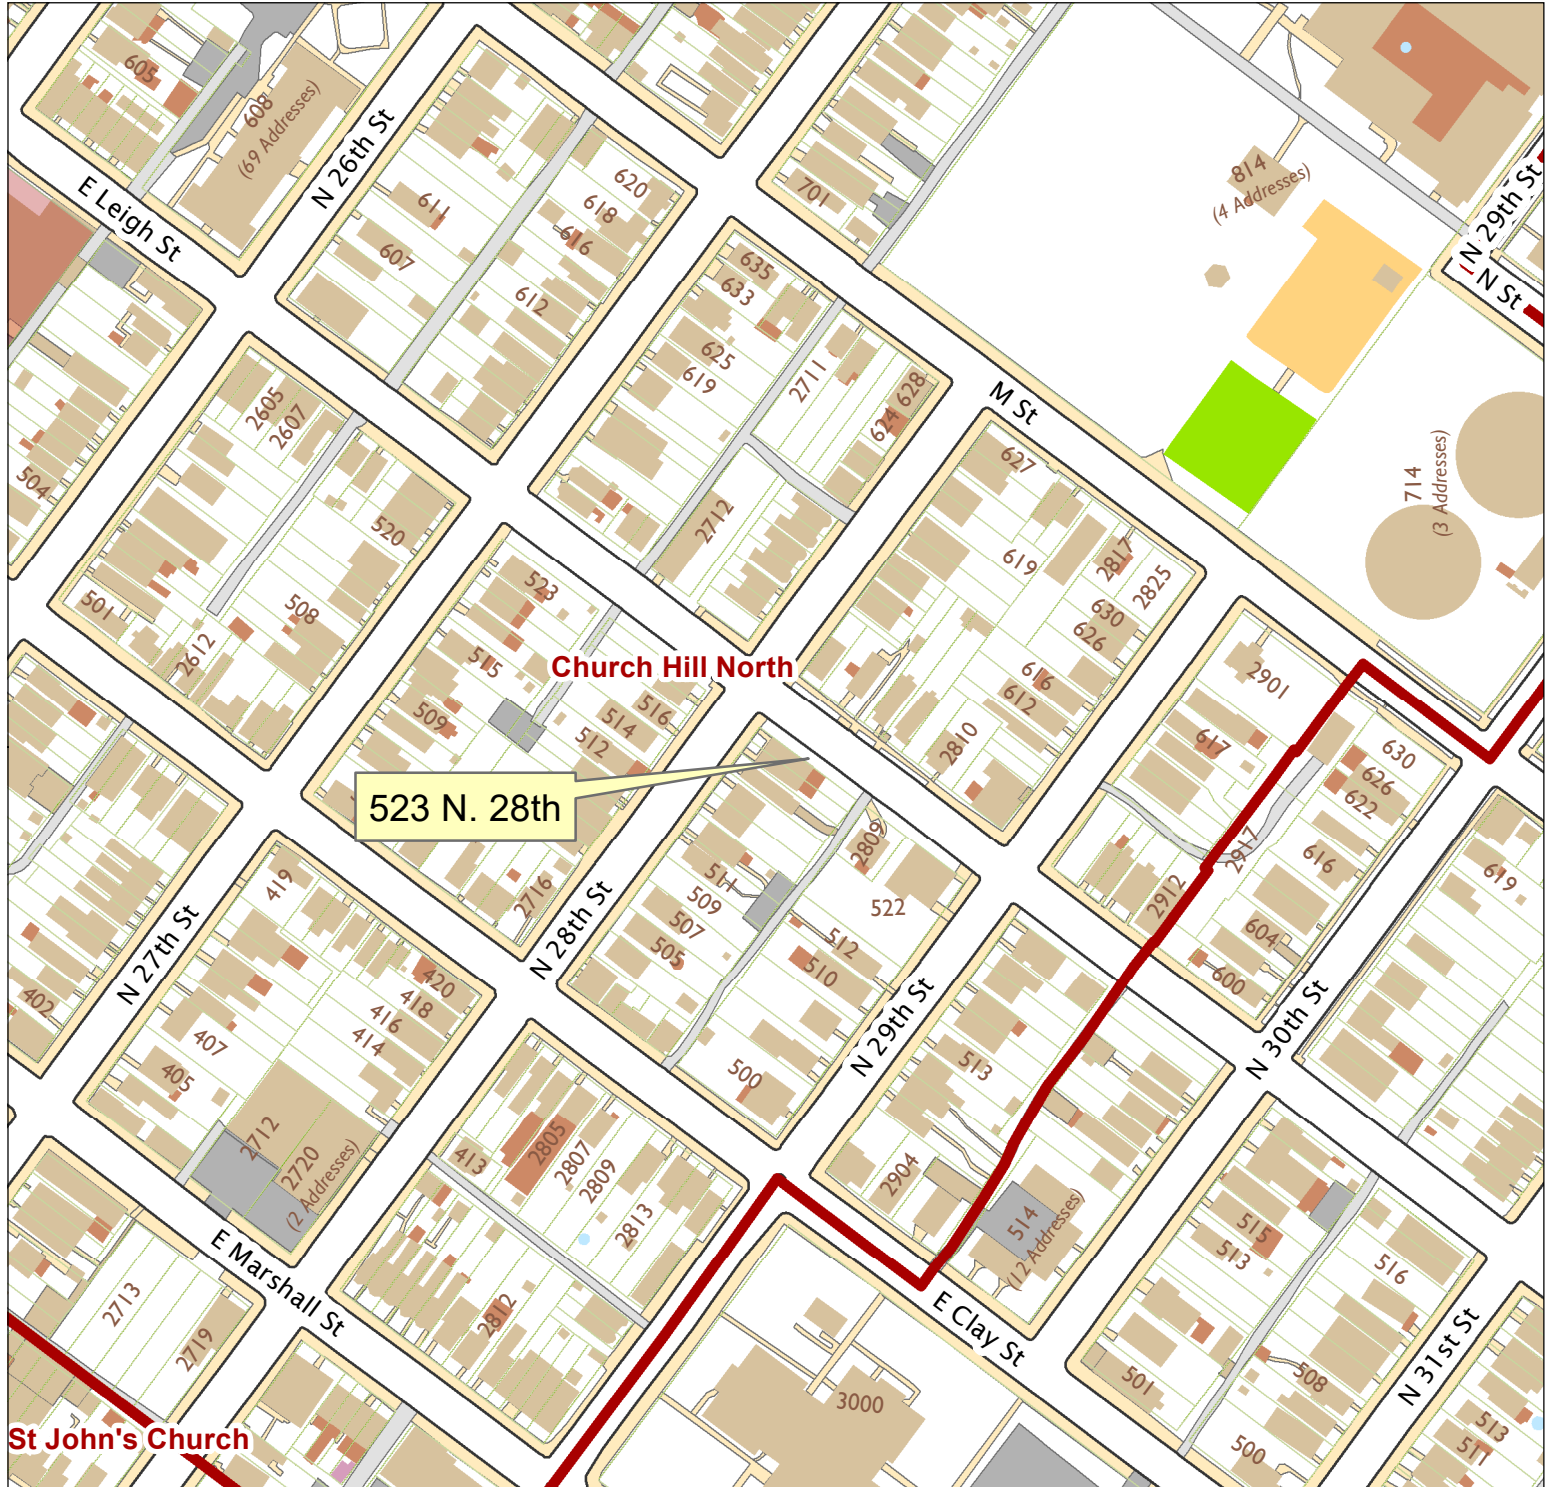

523 N. 28th Street

City of Richmond, VA

Geographic Information Systems

Map printed by jeffricr on 2018.05.09.

Document Path: \\Dit-file02-pv\commdev\$\PDR\Planning & Preservation\CAR\Applications\Base Maps\Base Map.mxd

Disclaimer:
The City of Richmond assumes no liability either for any errors, omissions, or inaccuracies in the information provided regardless of the cause of such or for any decision made, action taken, or action not taken by the user in reliance upon any maps or information provided herein.