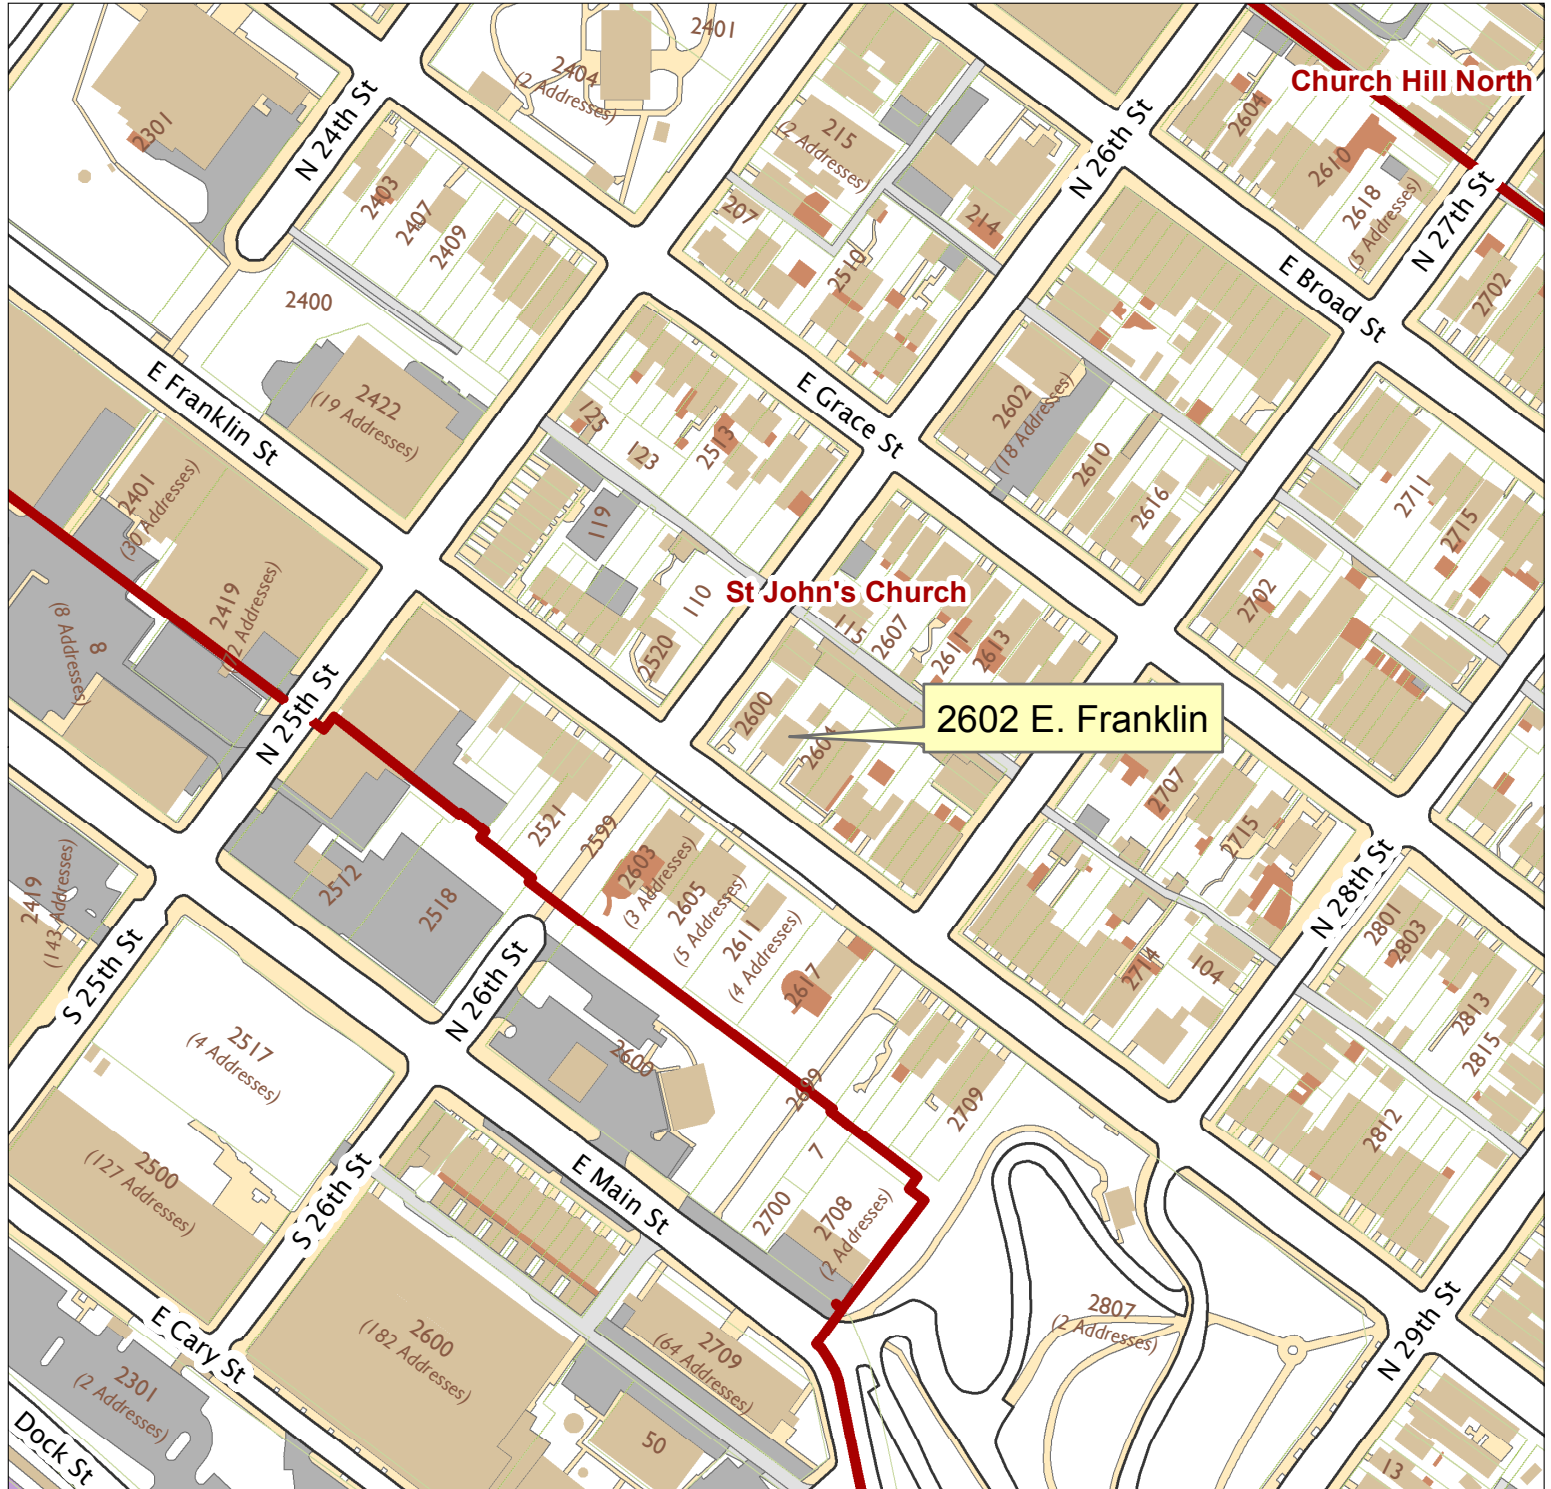

# 2602 E. Franklin Street

City of Richmond, VA

Geographic Information Systems

Map printed by jeffricr on 2017.05.03.

Document Path: \\D:\file02-pv\commdev\S\PDR\Planning & Preservation\CAR\Applications\Base Maps\Base Map.mxd

Disclaimer:  
The City of Richmond assumes no liability either for any errors, omissions, or inaccuracies in the information provided regardless of the cause of such or for any decision made, action taken, or action not taken by the user in reliance upon any maps or information provided herein.