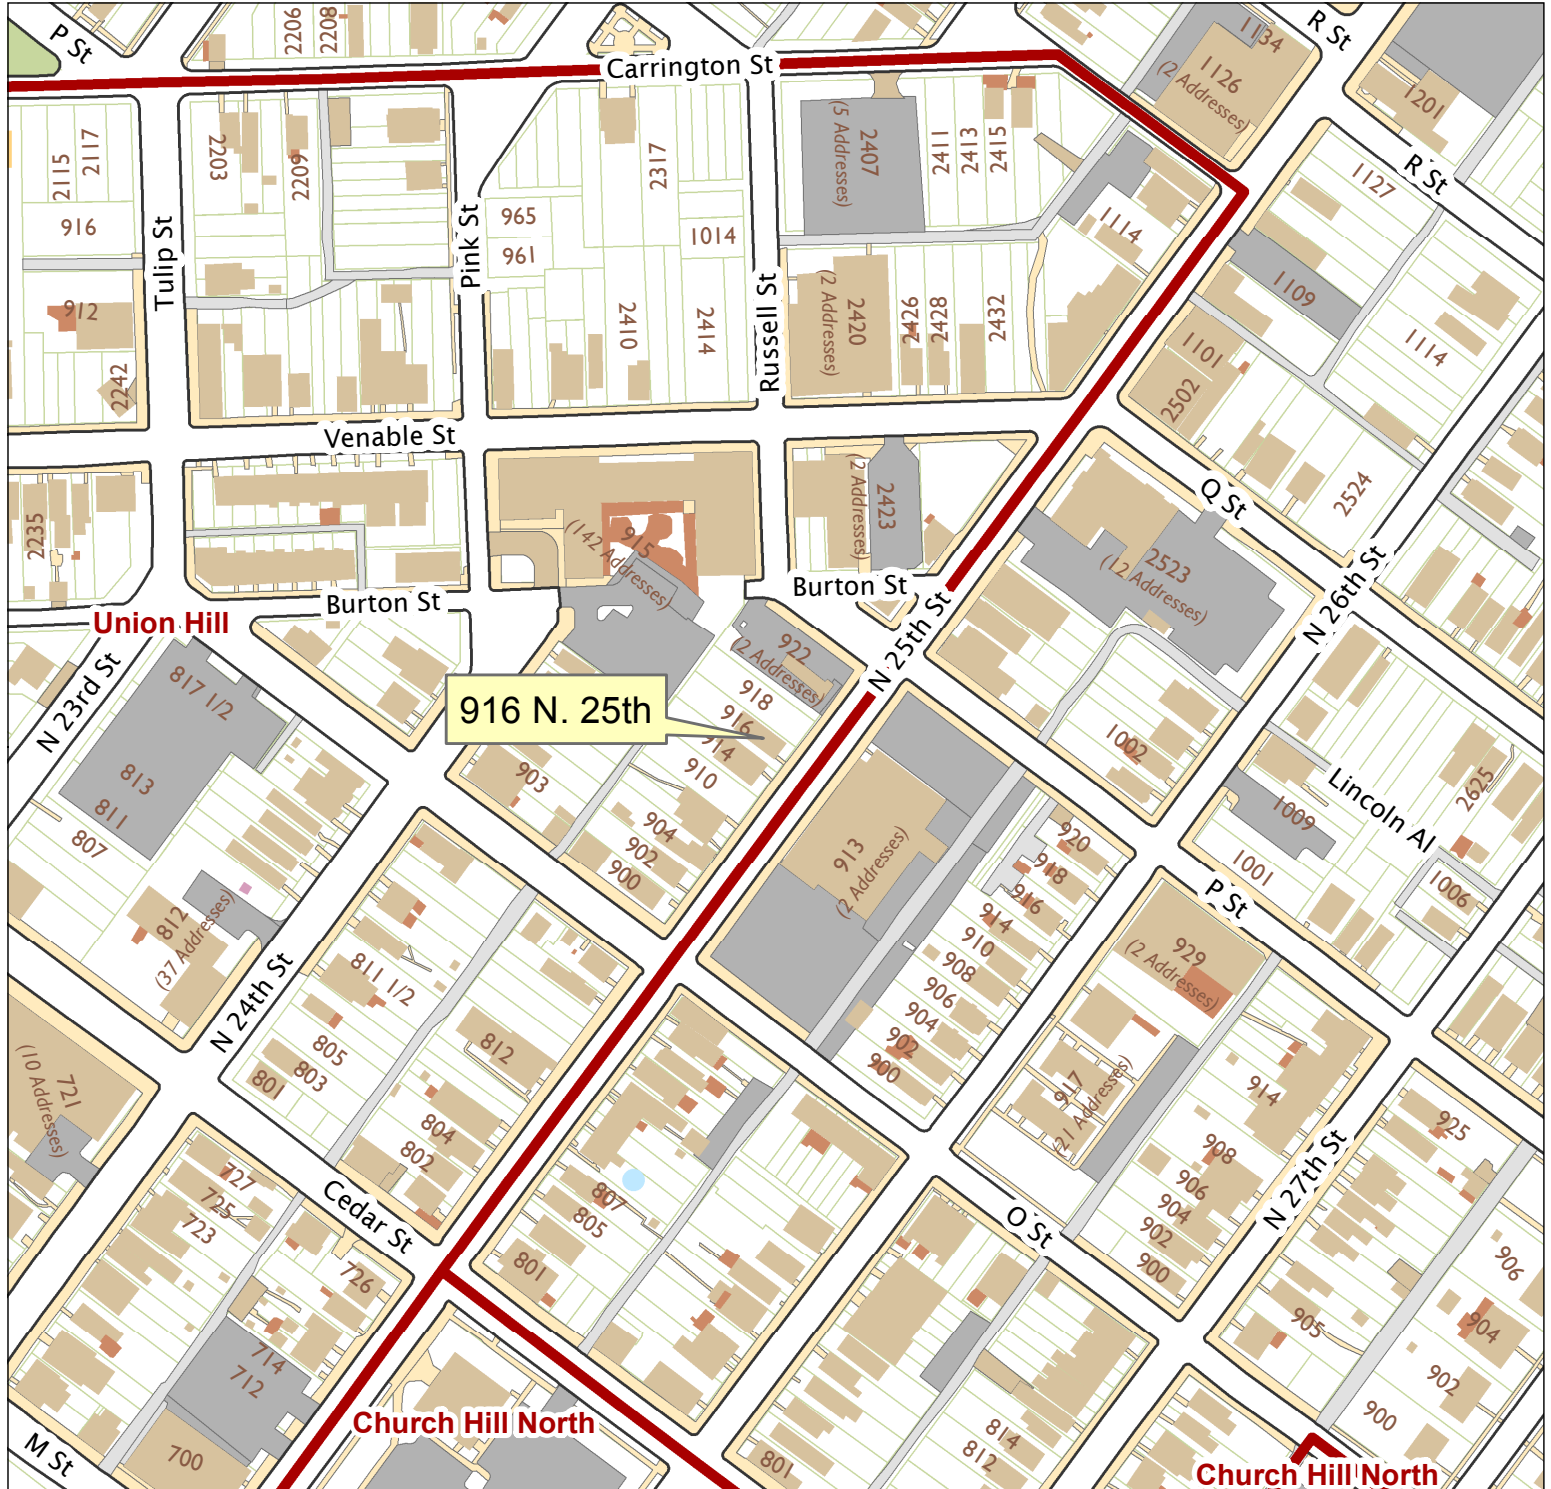

916 N. 25th Street

City of Richmond, VA

Geographic Information Systems

916 N. 25th

1 inch = 200 feet

Map printed by palmquwd on 2015.05.11.

Document Path: G:\PDR\Planning & Preservation\CAR\Applications\Base Maps\Base Map.mxd

Disclaimer:

The City of Richmond assumes no liability either for any errors, omissions, or inaccuracies in the information provided regardless of the cause of such or for any decision made, action taken, or action not taken by the user in reliance upon any maps or information provided herein.

Location Reference