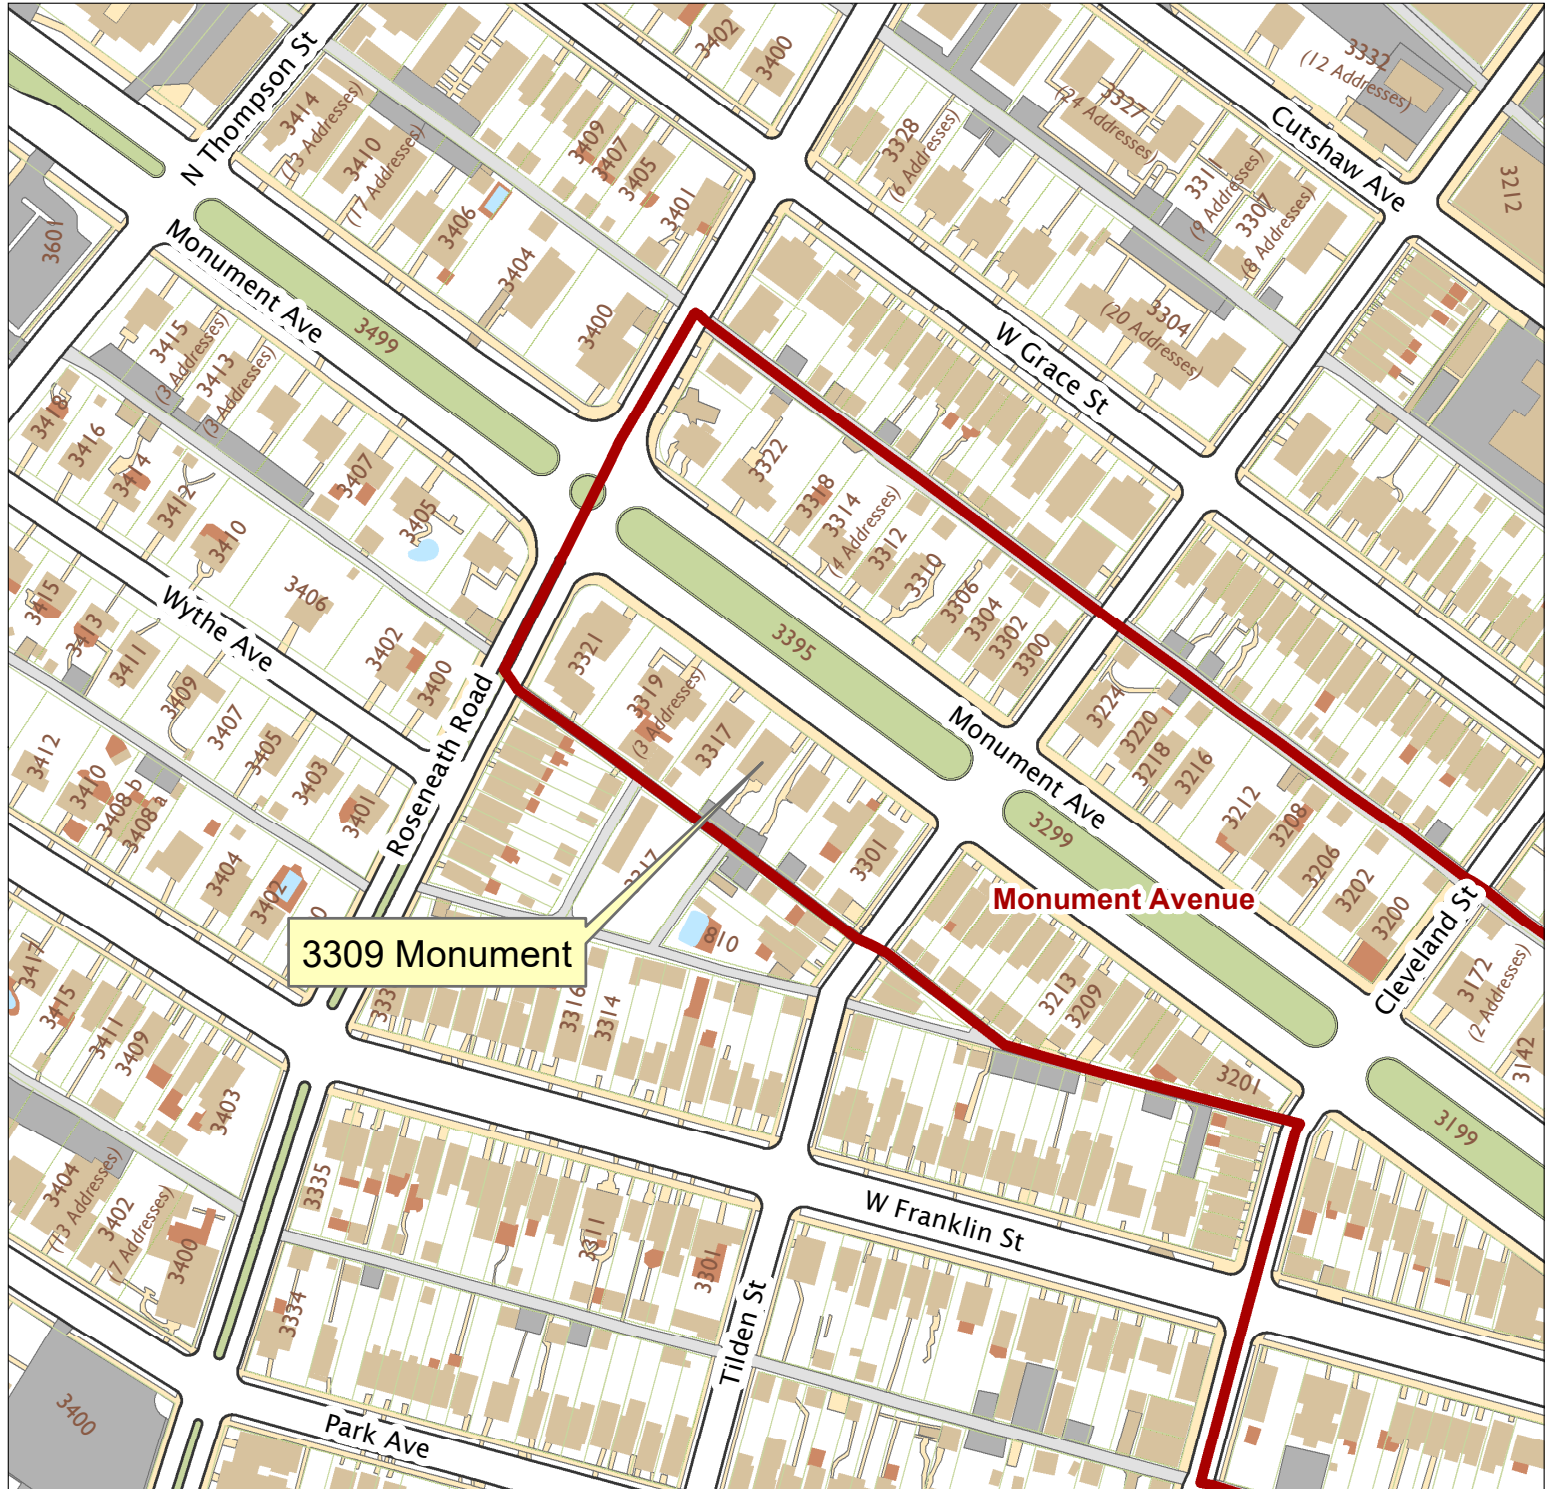

3309 Monument Avenue

City of Richmond, VA

Geographic Information Systems

3309 Monument

Monument Avenue

1 inch = 200 feet

Map printed by jeffricr on 2018.07.05.

Document Path: \\Dit-file02-pv\commdev\$\PDR\Planning & Preservation\CAR\Applications\Base Maps\Base Map.mxd

Disclaimer:
The City of Richmond assumes no liability either for any errors, omissions, or inaccuracies in the information provided regardless of the cause of such or for any decision made, action taken, or action not taken by the user in reliance upon any maps or information provided herein.

Location Reference