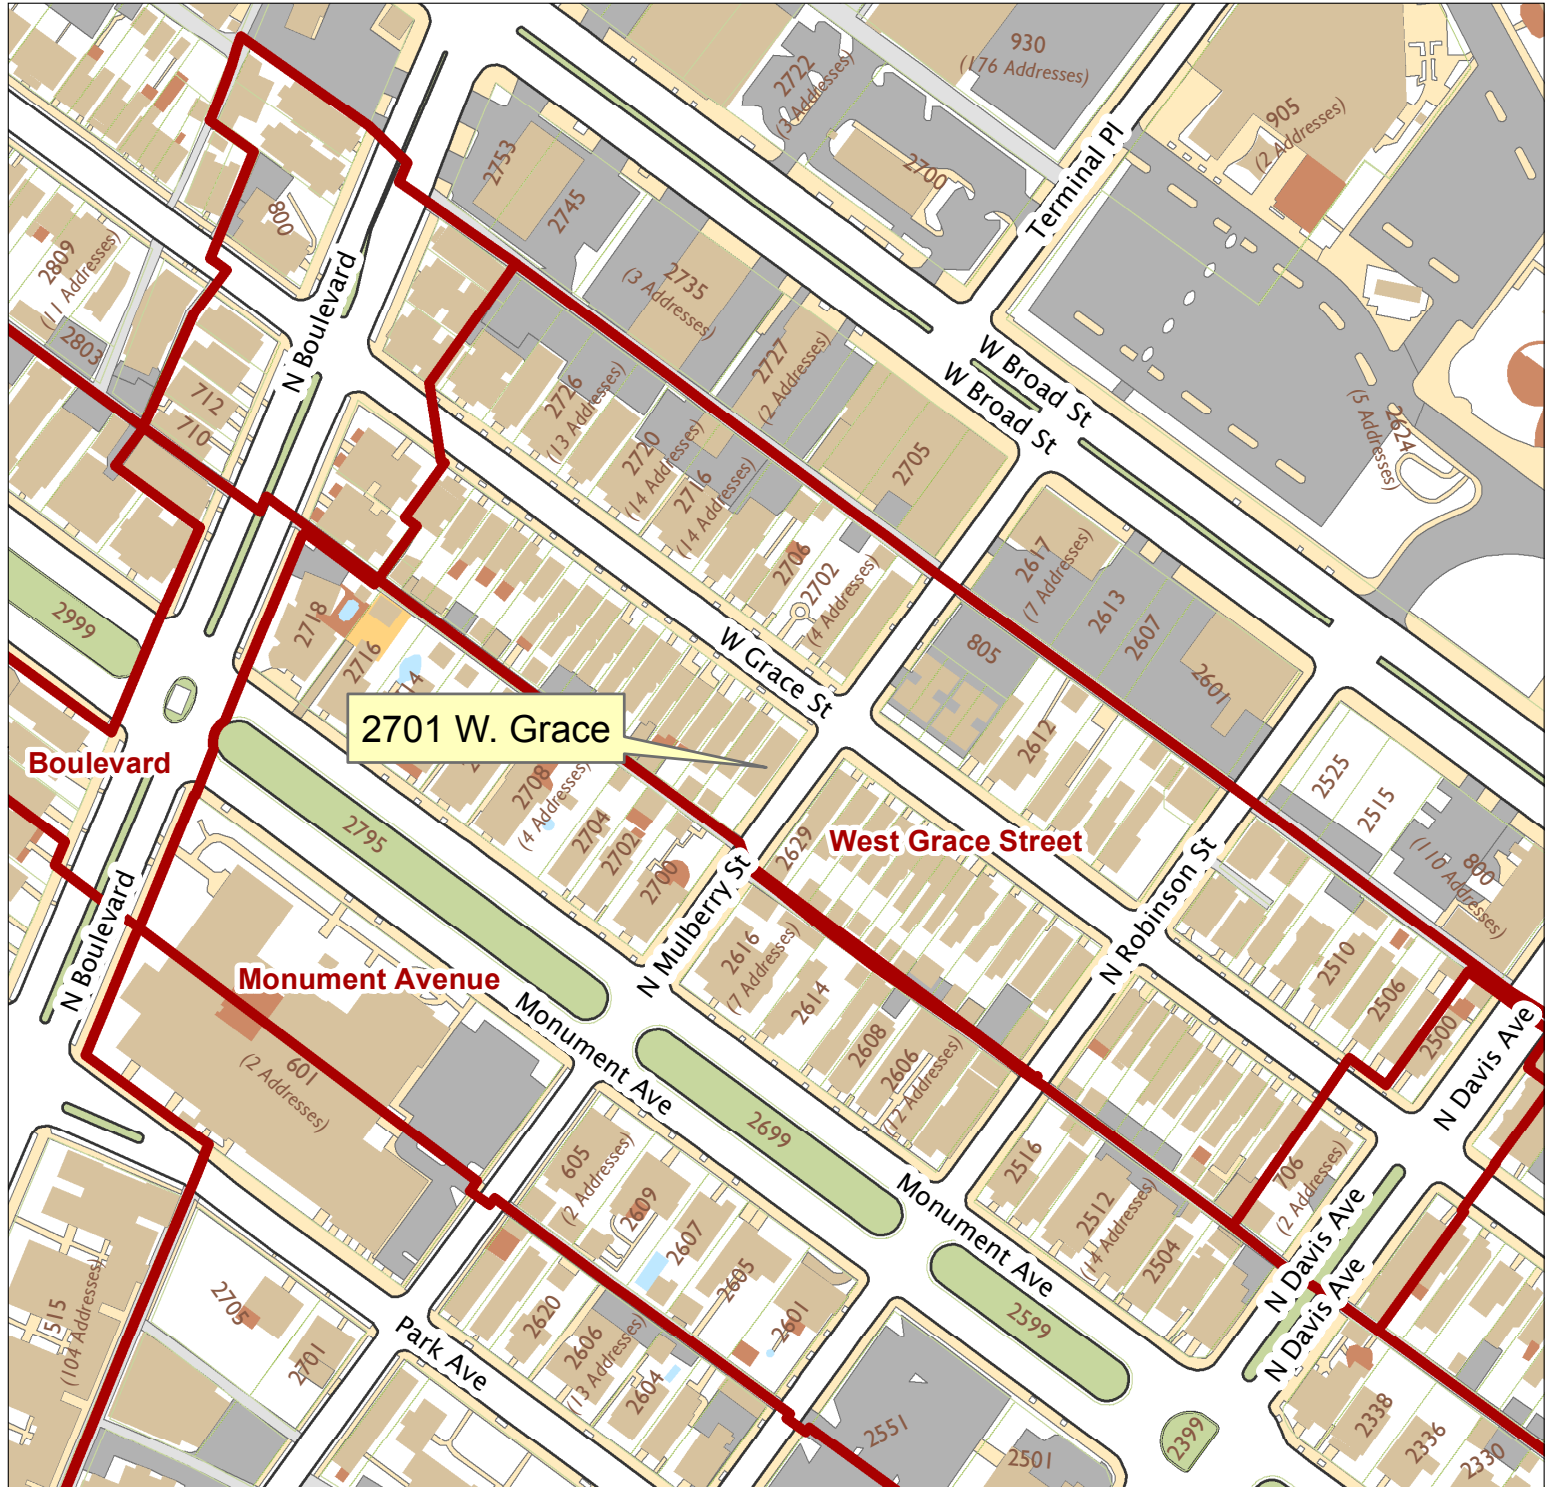

2701 W. Grace Street

City of Richmond, VA

Geographic Information Systems

Map printed by jeffricr on 2017.07.12.

Document Path: \\Dit-file02-pv\commdev\$\PDR\Planning & Preservation\CAR\Applications\Base Maps\Base Map.mxd

Disclaimer:
The City of Richmond assumes no liability either for any errors, omissions, or inaccuracies in the information provided regardless of the cause of such or for any decision made, action taken, or action not taken by the user in reliance upon any maps or information provided herein.