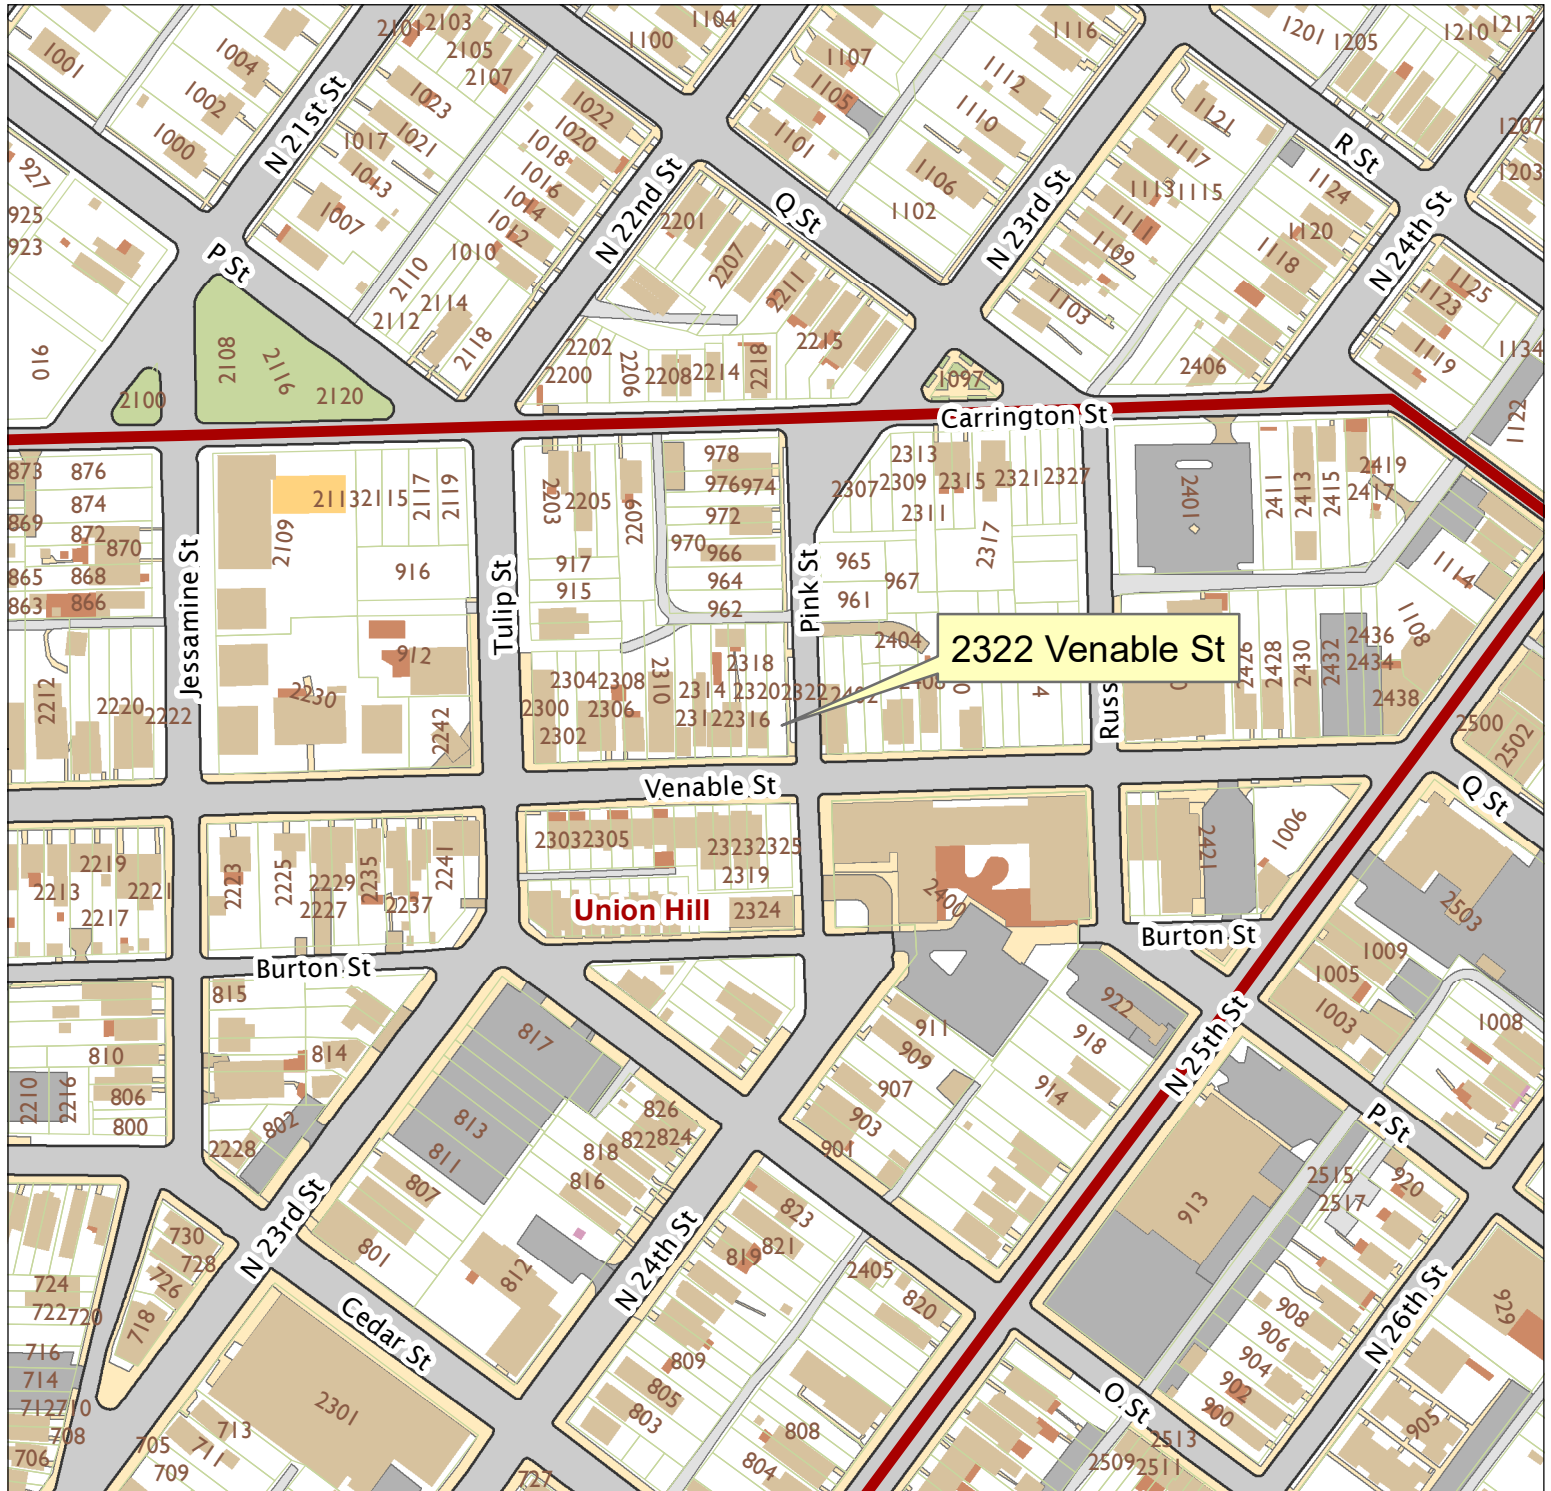

# 2322 Venable Street

City of Richmond, VA

Geographic Information Systems

1 inch = 200 feet

Map printed by jonescl2 on 2019.03.07.

Document Path: G:\PDR\Planning & Preservation\CAR\Meetings\00 Current Meeting\Base Maps\Tools\Base Map.mxd

**Disclaimer:**

The City of Richmond assumes no liability either for any errors, omissions, or inaccuracies in the information provided regardless of the cause of such or for any decision made, action taken, or action not taken by the user in reliance upon any maps or information provided herein.

**Location Reference**