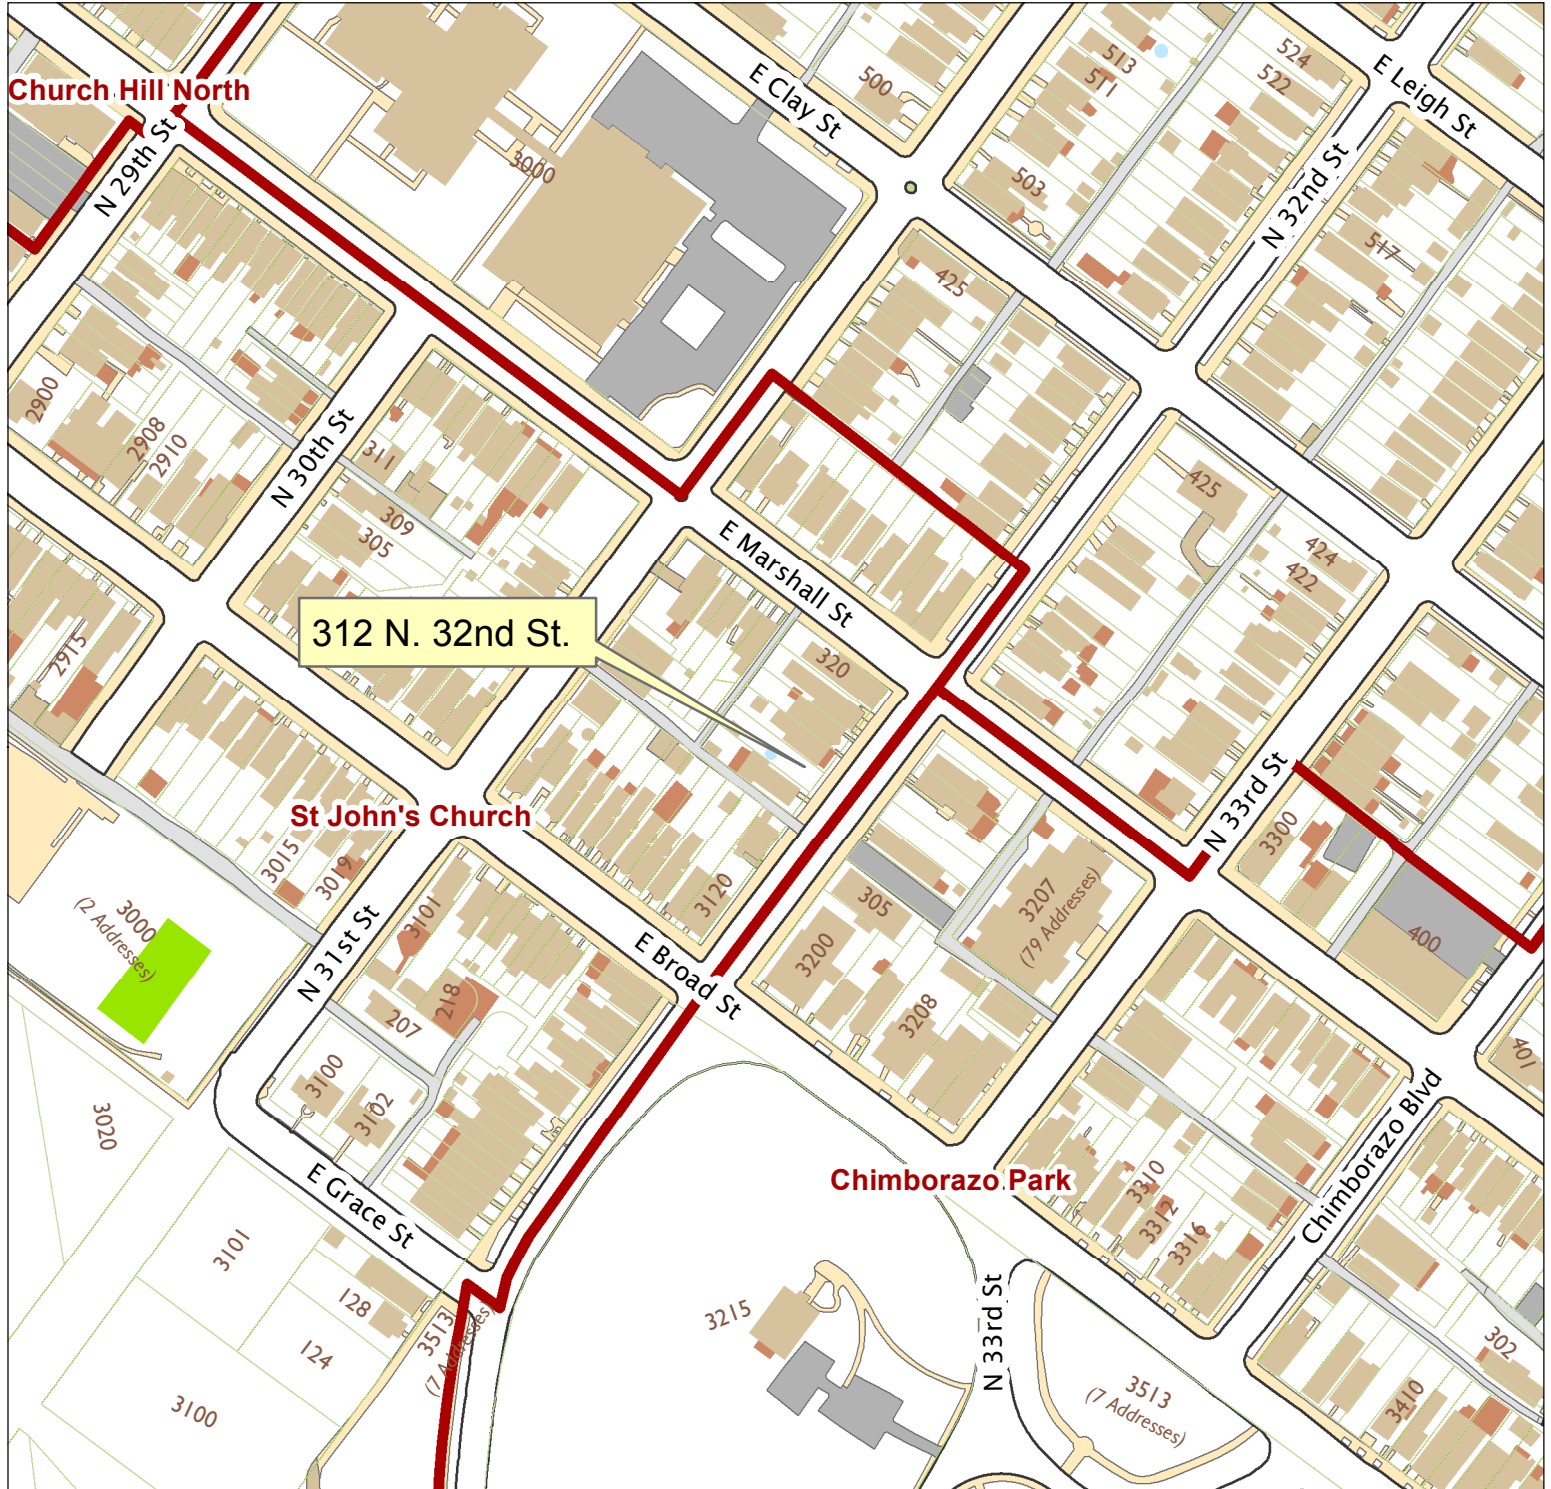

# 312 North 32nd Street

City of Richmond, VA

Geographic Information Systems

312 N. 32nd St.

St John's Church

Chimborazo Park

1 inch = 200 feet

Map printed by jonescl2 on 2019.01.04.

Document Path: G:\PDR\Planning & Preservation\CAR\Meetings\00 Current Meeting\Base Maps\Tools\Base Map.mxd

Disclaimer:  
The City of Richmond assumes no liability either for any errors, omissions, or inaccuracies in the information provided regardless of the cause of such or for any decision made, action taken, or action not taken by the user in reliance upon any maps or information provided herein.

Location Reference