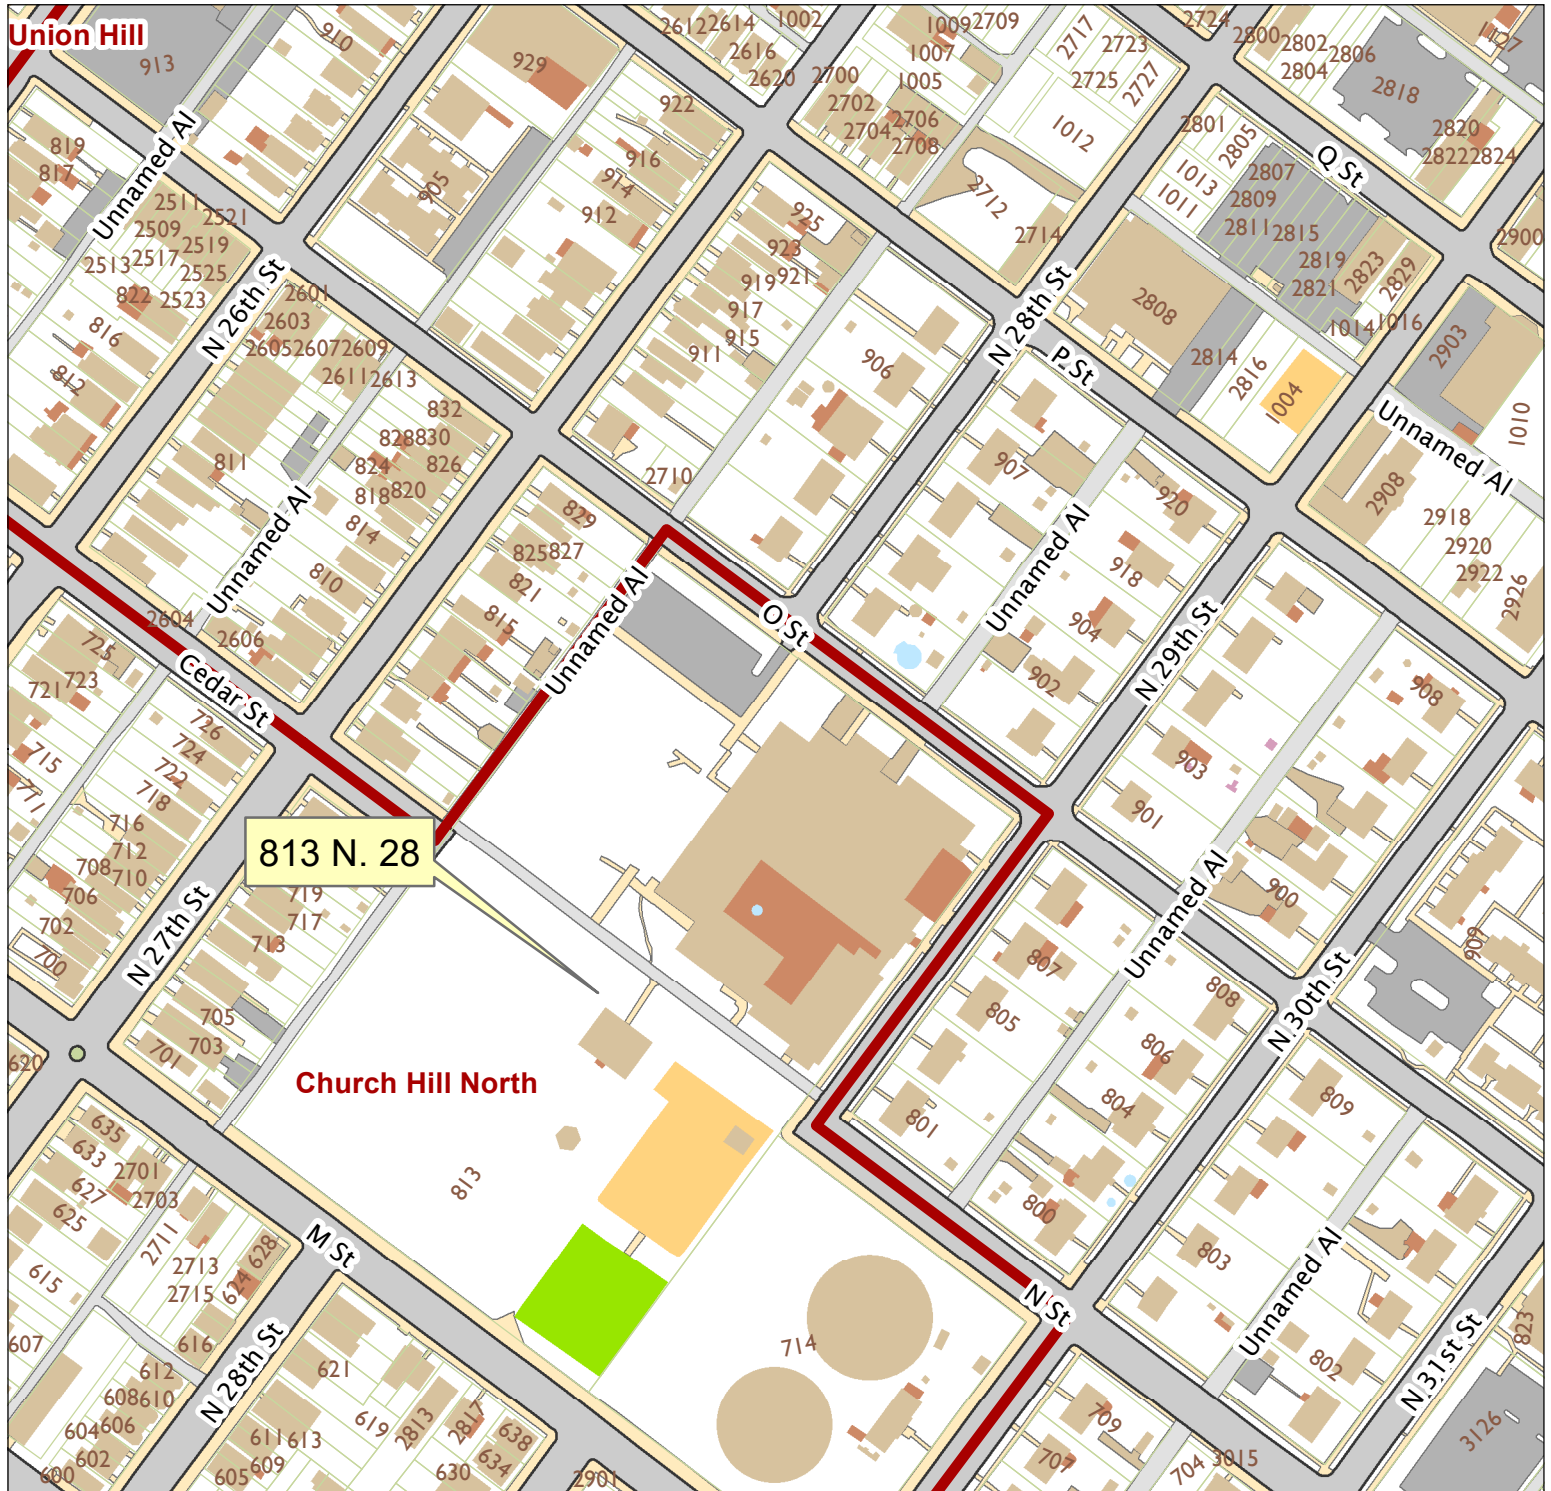

813 North 28th Street

City of Richmond, VA

Geographic Information Systems

Map printed by jonescl2 on 2019.03.07.

Document Path: G:\PDR\Planning & Preservation\CAR\Meetings\00 Current Meeting\Base Maps\Tools\Base Map.mxd

Disclaimer:
The City of Richmond assumes no liability either for any errors, omissions, or inaccuracies in the information provided regardless of the cause of such or for any decision made, action taken, or action not taken by the user in reliance upon any maps or information provided herein.