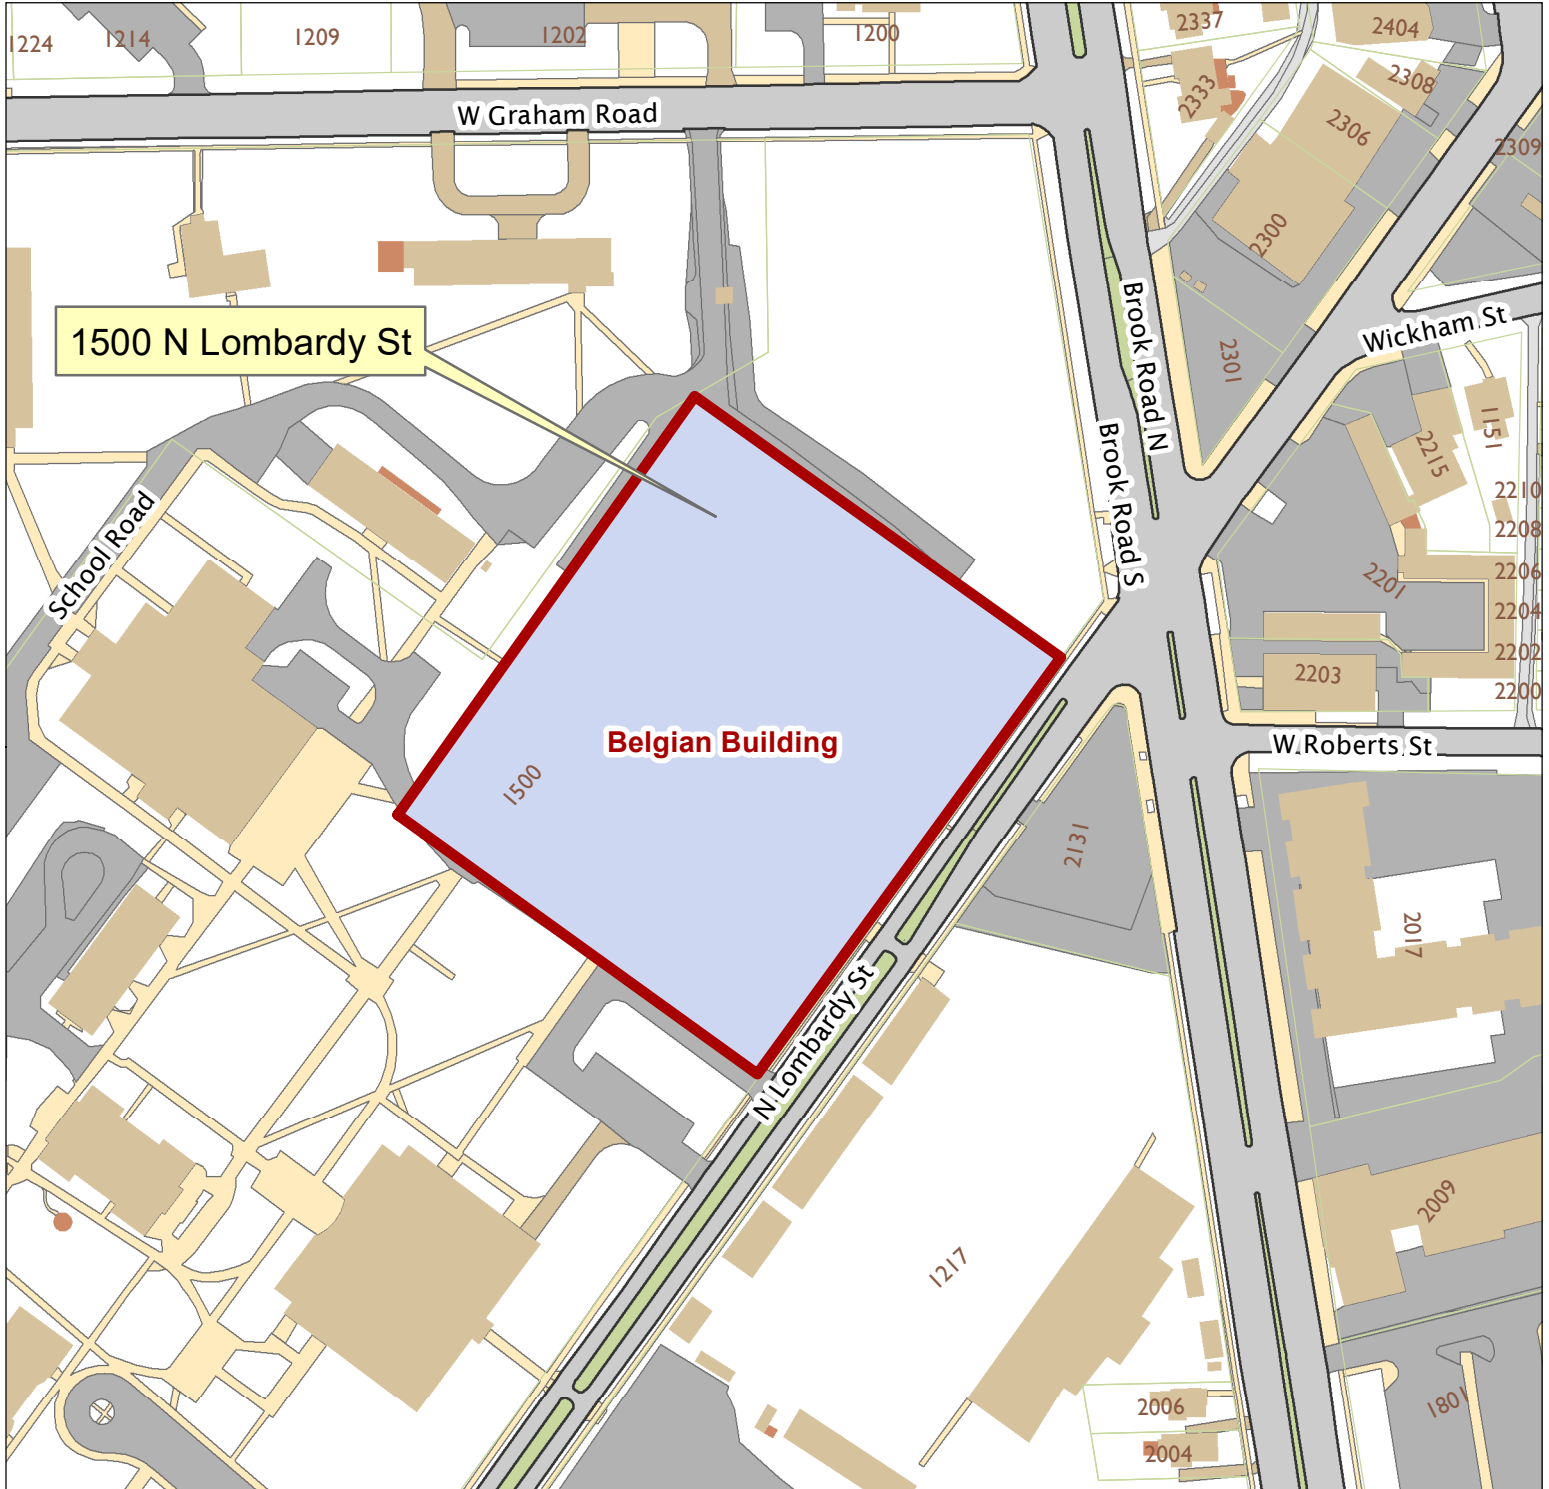

1500 North Lombardy Street

City of Richmond, VA

Geographic Information Systems

1 inch = 167 feet

Map printed by jonescl2 on 2019.03.07.

Document Path: G:\PDR\Planning & Preservation\CAR\Meetings\00 Current Meeting\Base Maps\Tools\Base Map.mxd

Location Reference