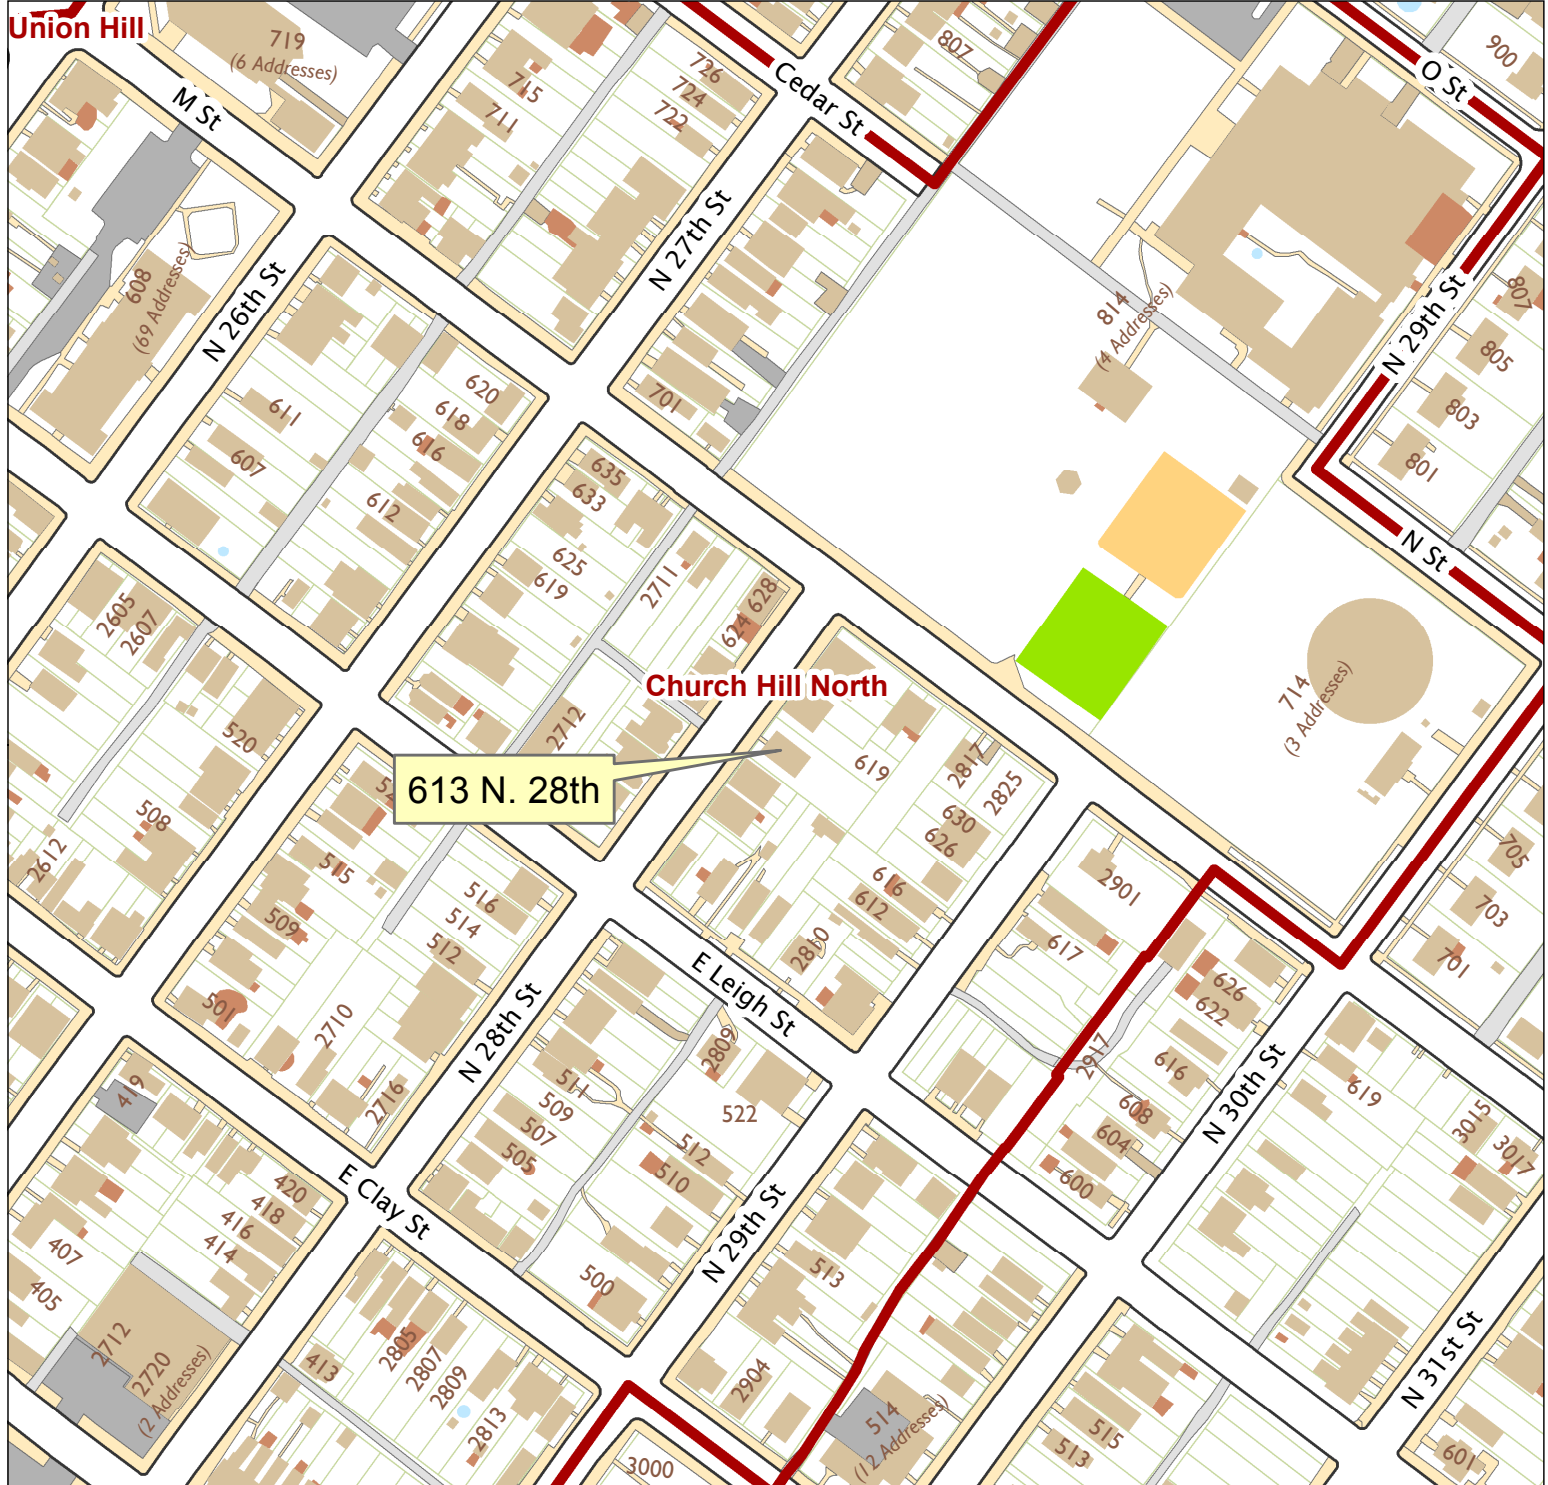

613 N. 28th Street

City of Richmond, VA

Geographic Information Systems

613 N. 28th

Church Hill North

1 inch = 200 feet

Map printed by palmquwd on 2015.08.10.

Document Path: G:\PDR\Planning & Preservation\CAR\Applications\Base Maps\Base Map.mxd

Disclaimer:
The City of Richmond assumes no liability either for any errors, omissions, or inaccuracies in the information provided regardless of the cause of such or for any decision made, action taken, or action not taken by the user in reliance upon any maps or information provided herein.

Location Reference