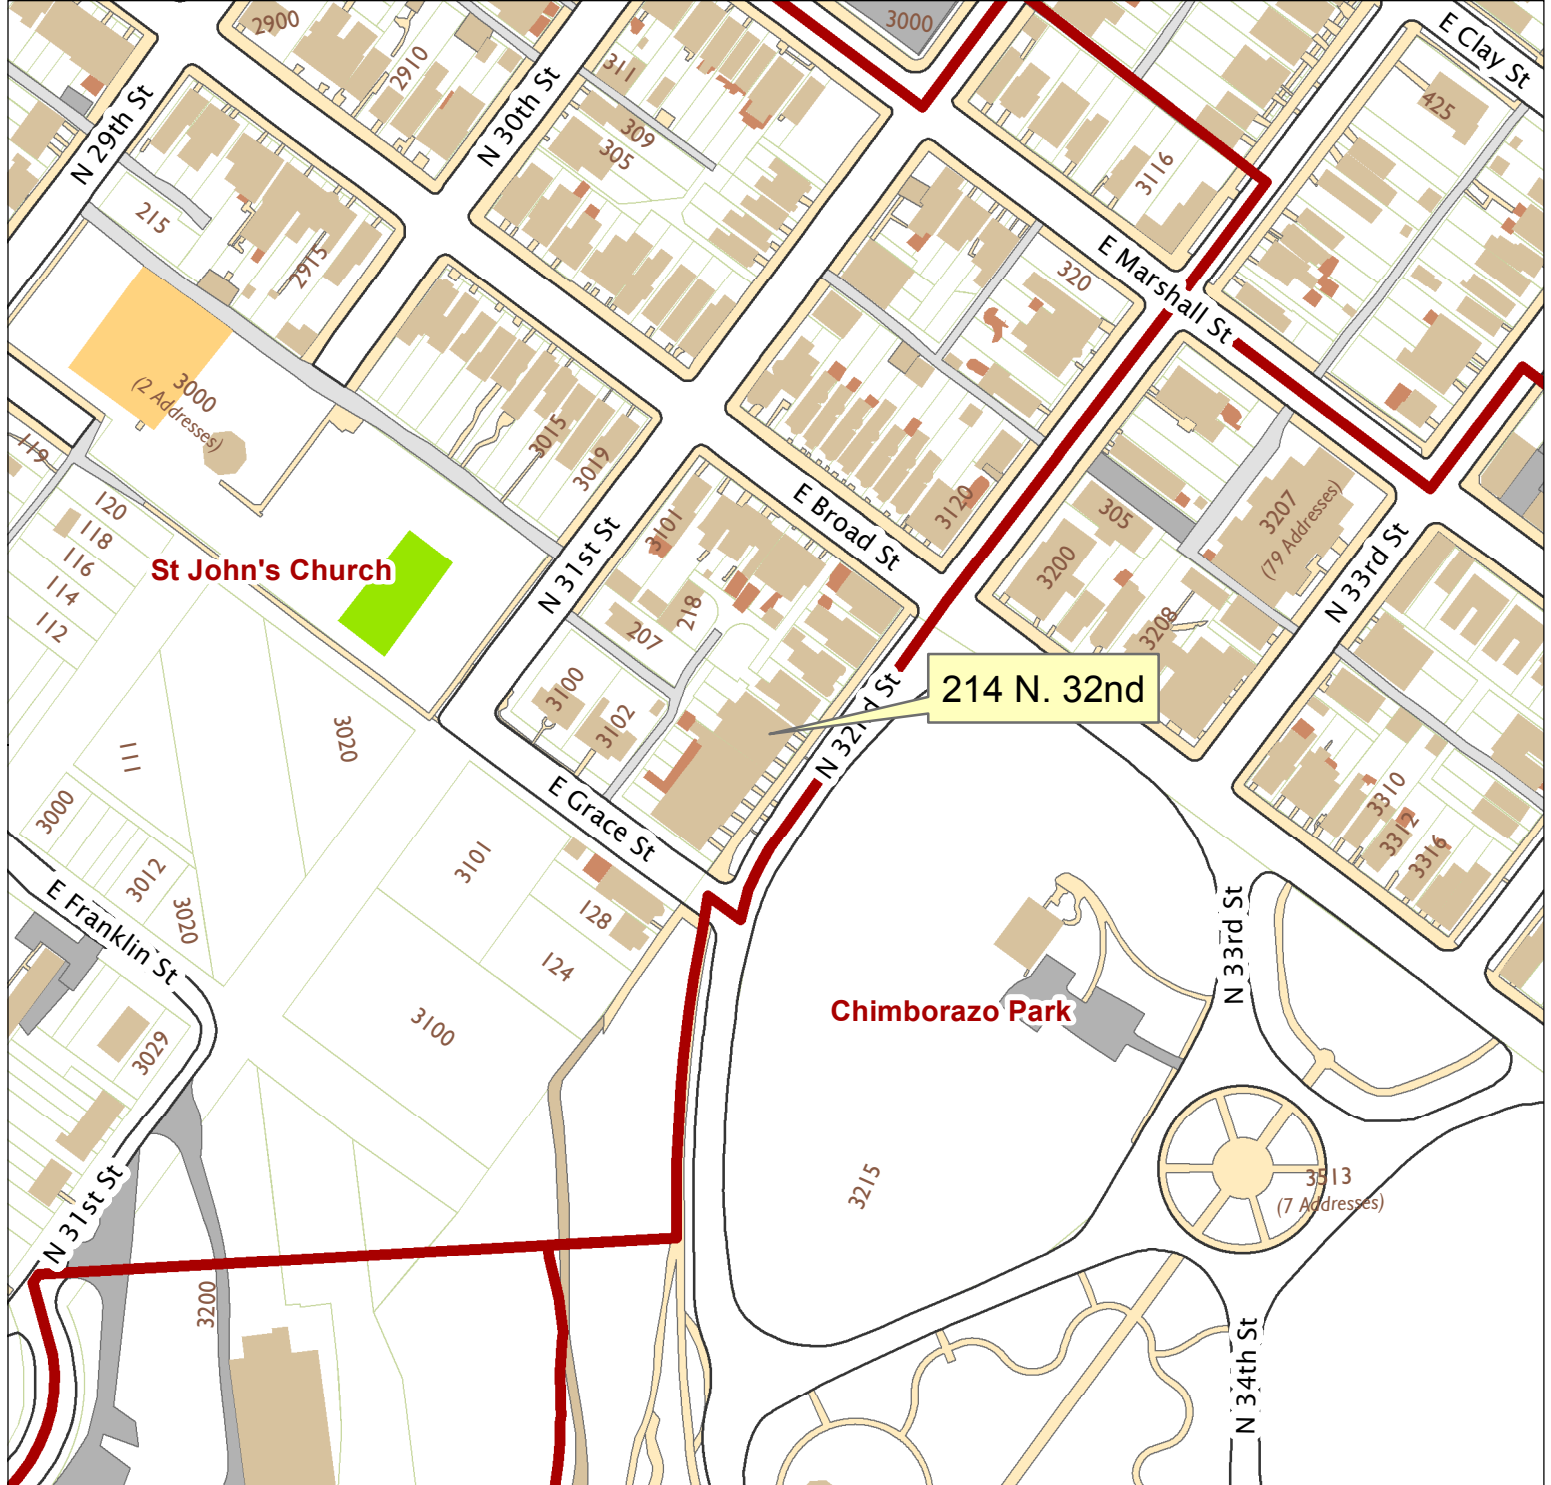

214 N. 32nd Street

City of Richmond, VA

Geographic Information Systems

1 inch = 200 feet

Map printed by palmquwd on 2015.02.04.

Document Path: G:\PDR\Planning & Preservation\CAR\Applications\Base Maps\Base Map.mxd

Disclaimer:
The City of Richmond assumes no liability either for any errors, omissions, or inaccuracies in the information provided regardless of the cause of such or for any decision made, action taken, or action not taken by the user in reliance upon any maps or information provided herein.

Location Reference