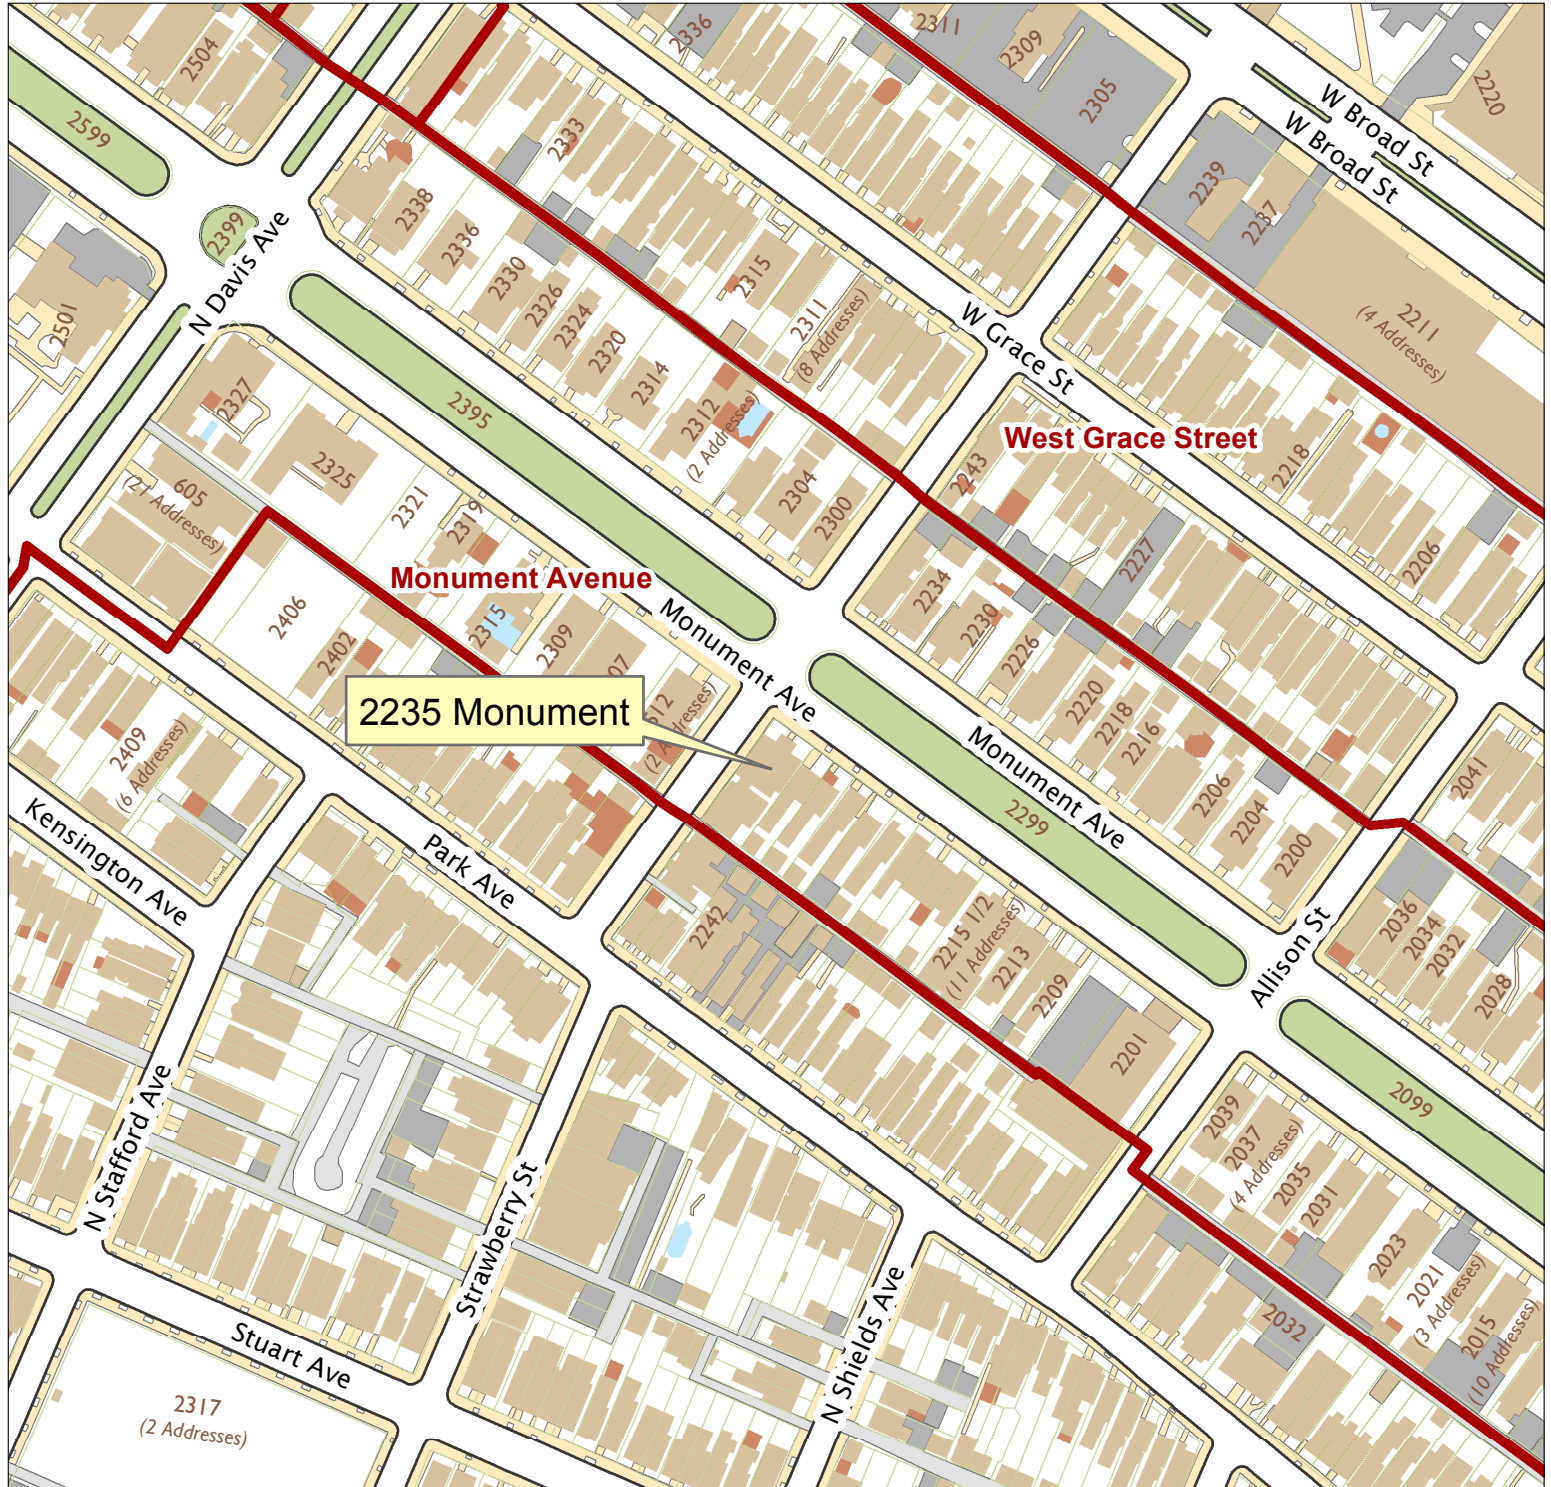

# 2235 Monument Avenue

City of Richmond, VA

Geographic Information Systems

2235 Monument

Location Reference

Map printed by jeffricr on 2017.10.06.

Document Path: \\Dit-file02-pv\commdev\S\PDR\Planning & Preservation\CAR\Applications\Base Maps\Base Map.mxd

Disclaimer:  
The City of Richmond assumes no liability either for any errors, omissions, or inaccuracies in the information provided regardless of the cause of such or for any decision made, action taken, or action not taken by the user in reliance upon any maps or information provided herein.