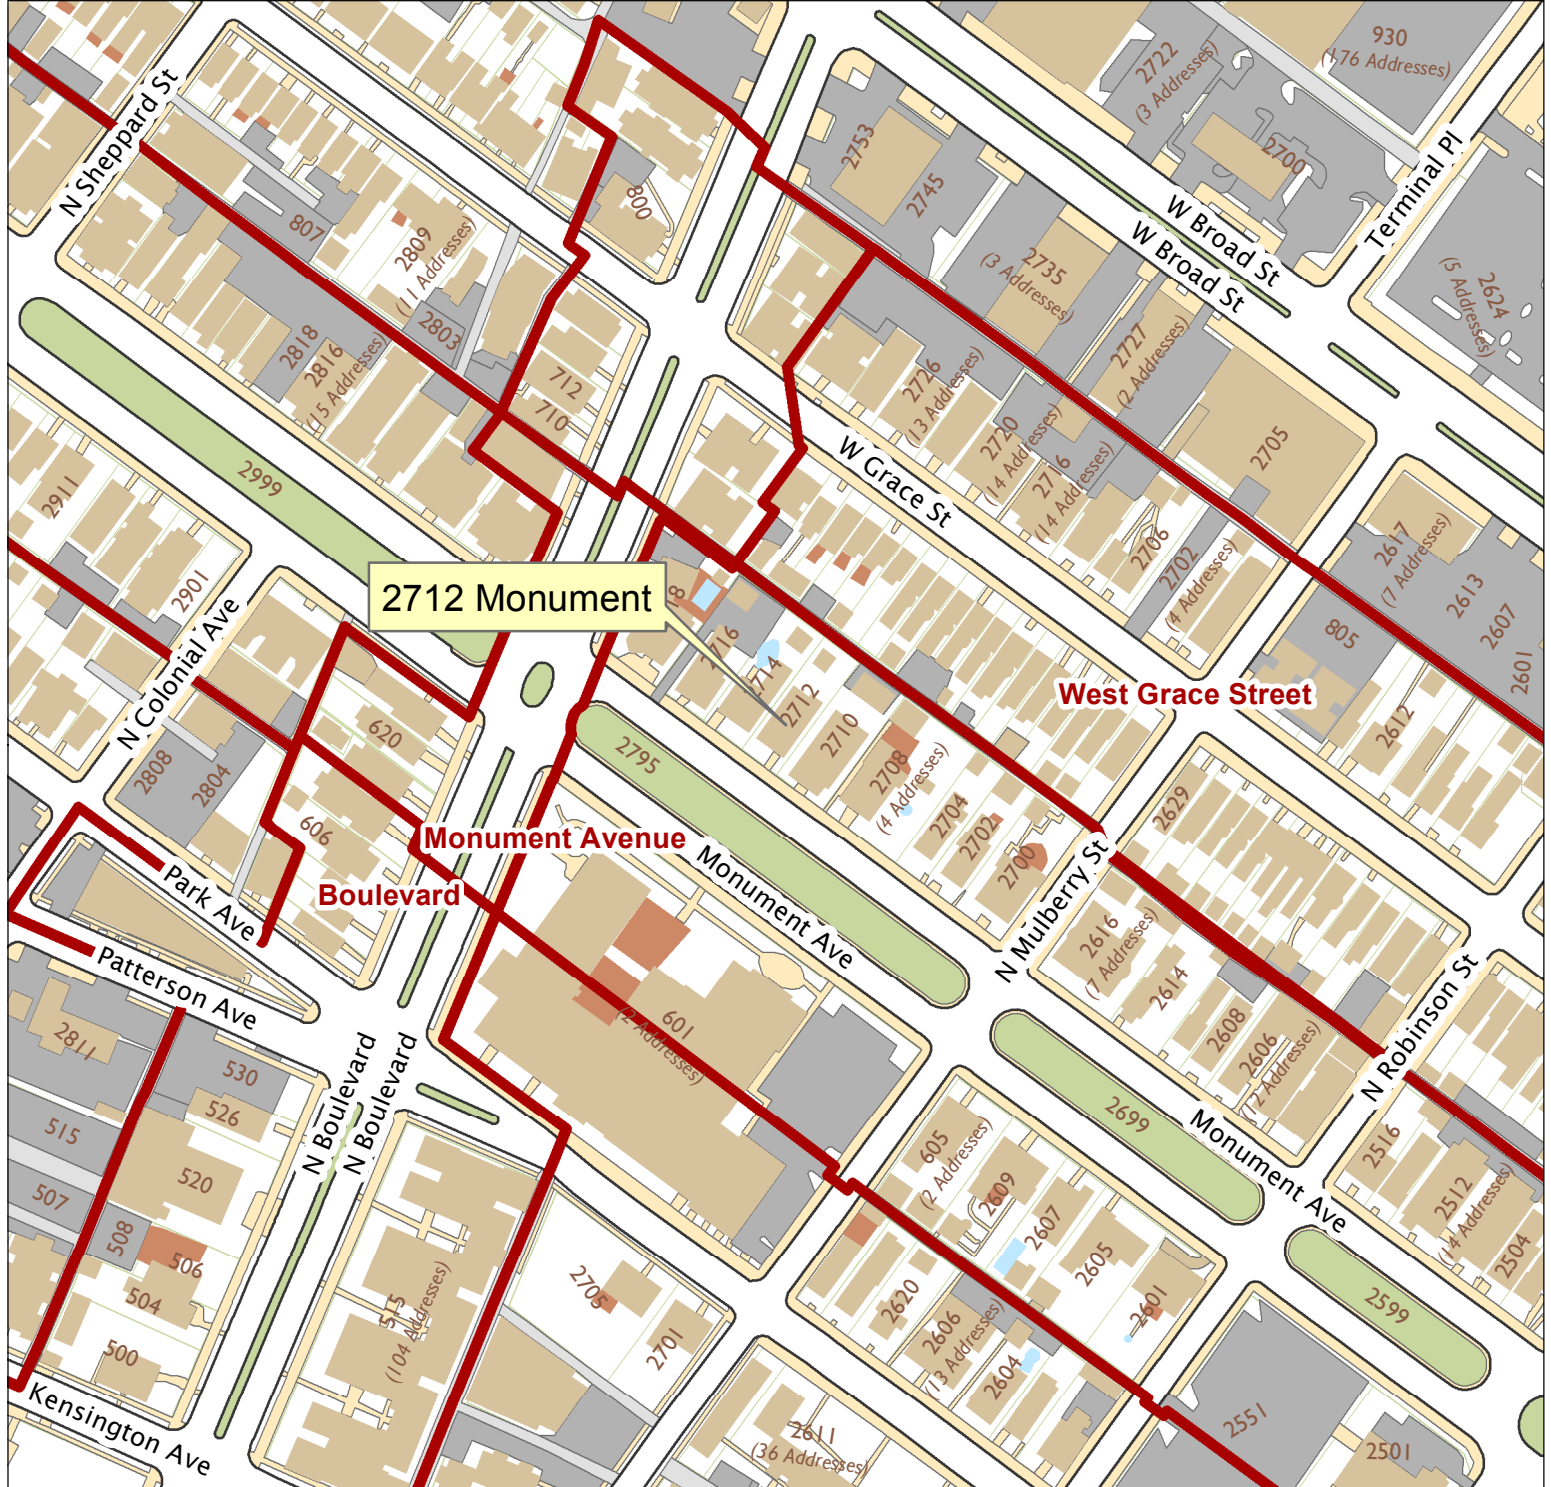

2712 Monument Avenue

City of Richmond, VA

Geographic Information Systems

Map printed by palmquwd on 2016.10.13.

Document Path: G:\PDR\Planning & Preservation\CAR\Applications\Base Maps\Base Map.mxd

Disclaimer:
The City of Richmond assumes no liability either for any errors, omissions, or inaccuracies in the information provided regardless of the cause of such or for any decision made, action taken, or action not taken by the user in reliance upon any maps or information provided herein.