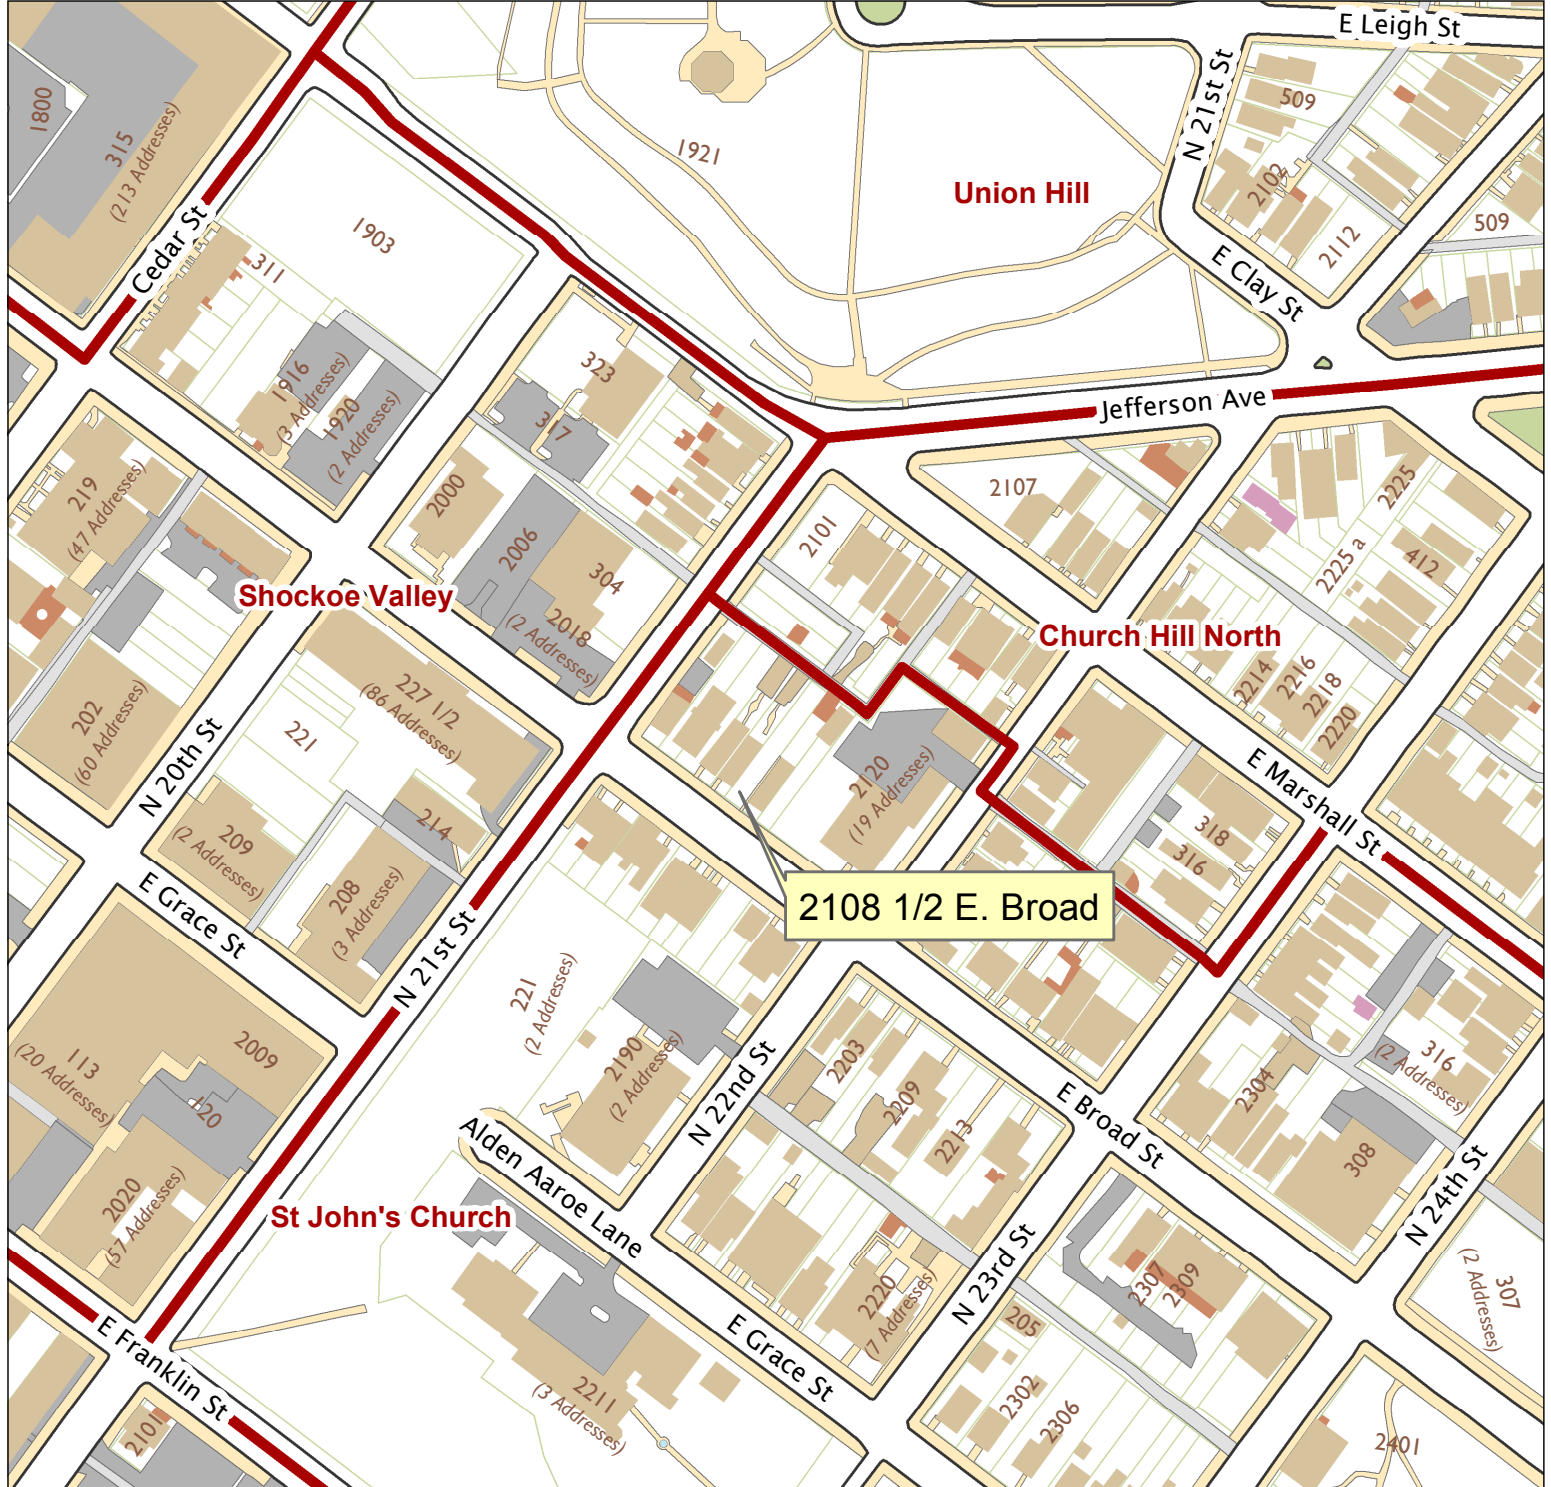

2108 1/2 E. Broad Street

City of Richmond, VA

Geographic Information Systems

1 inch = 200 feet

Map printed by palmquwd on 2015.08.10.

Document Path: G:\PDR\Planning & Preservation\CAR\Applications\Base Maps\Base Map.mxd

Disclaimer:

The City of Richmond assumes no liability either for any errors, omissions, or inaccuracies in the information provided regardless of the cause of such or for any decision made, action taken, or action not taken by the user in reliance upon any maps or information provided herein.

Location Reference